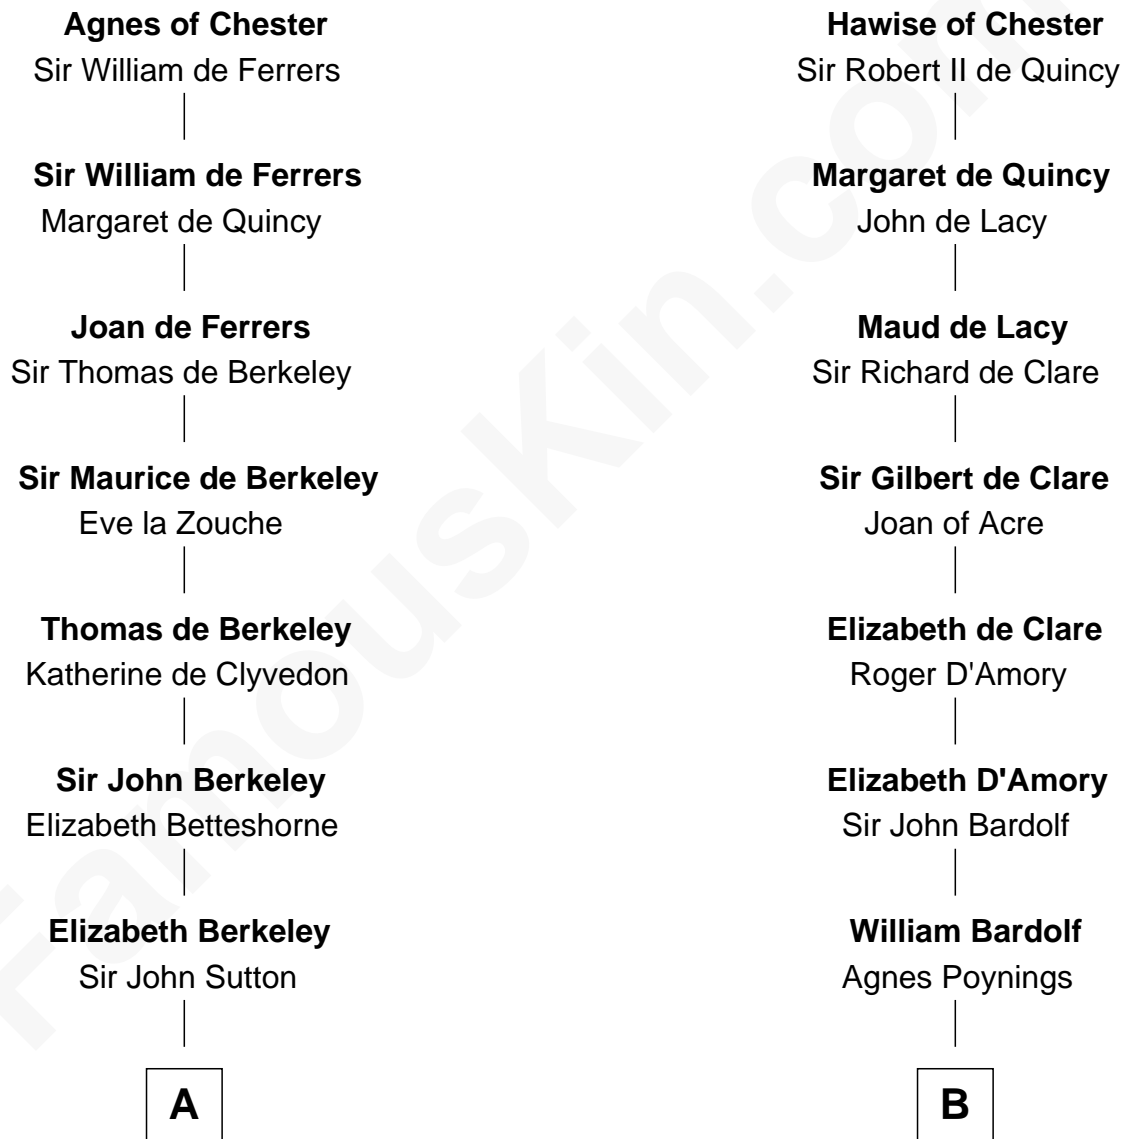

# FamousKin.com Relationship Chart of

**J.P. Morgan, Jr.**

*American Banker and Philanthropist*

20th cousin of

**Charles Carnan Ridgely**

*15th Governor of Maryland*

**Hugh de Kevelioc**  
Bertrade de Montfort

**C**

**William Gedney Tracy**

Rachel Huntington

**Charles F. Tracy**

Louisa Kirkland

**Frances Louisa Tracy**

John Pierpont Morgan

**J.P. Morgan, Jr.**

**Charles Carnan Ridgely**

*15th Governor of Maryland*