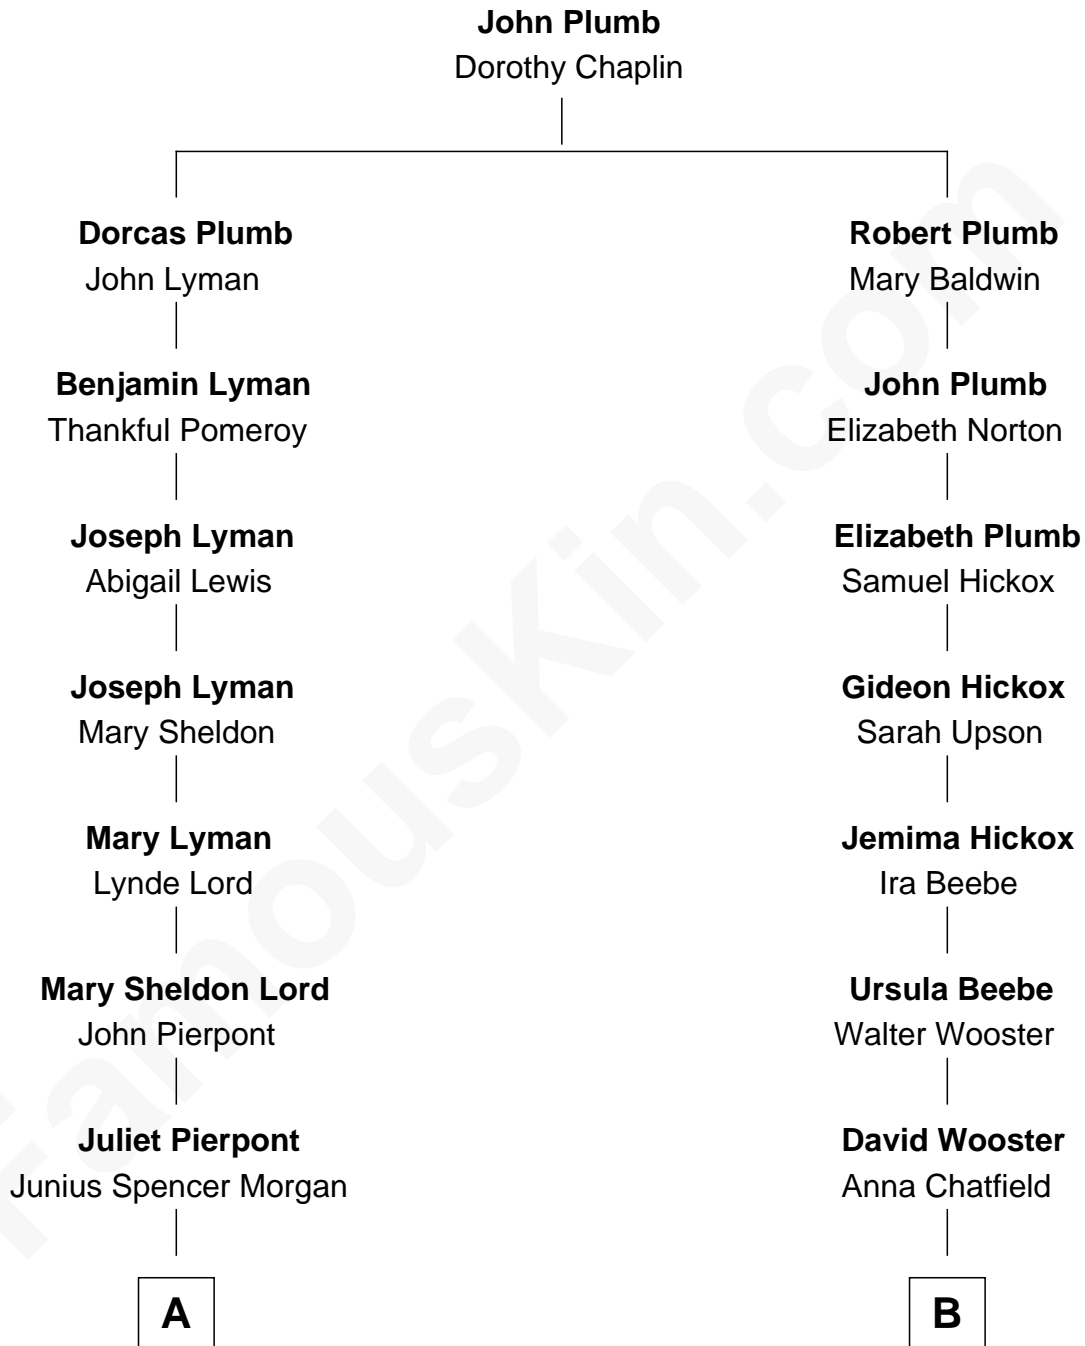

FamousKin.com Relationship Chart of

J.P. Morgan, Jr.

American Banker and Philanthropist

8th cousin 3 times removed of

Felicity Huffman

TV & Movie Actress

A

John Pierpont Morgan

Frances Louisa Tracy

J.P. Morgan, Jr.

American Banker and Philanthropist

B

Hollis Wooster

Esther Betsey Whitney

Effie Grace Wooster

Frederick Solyman Brown