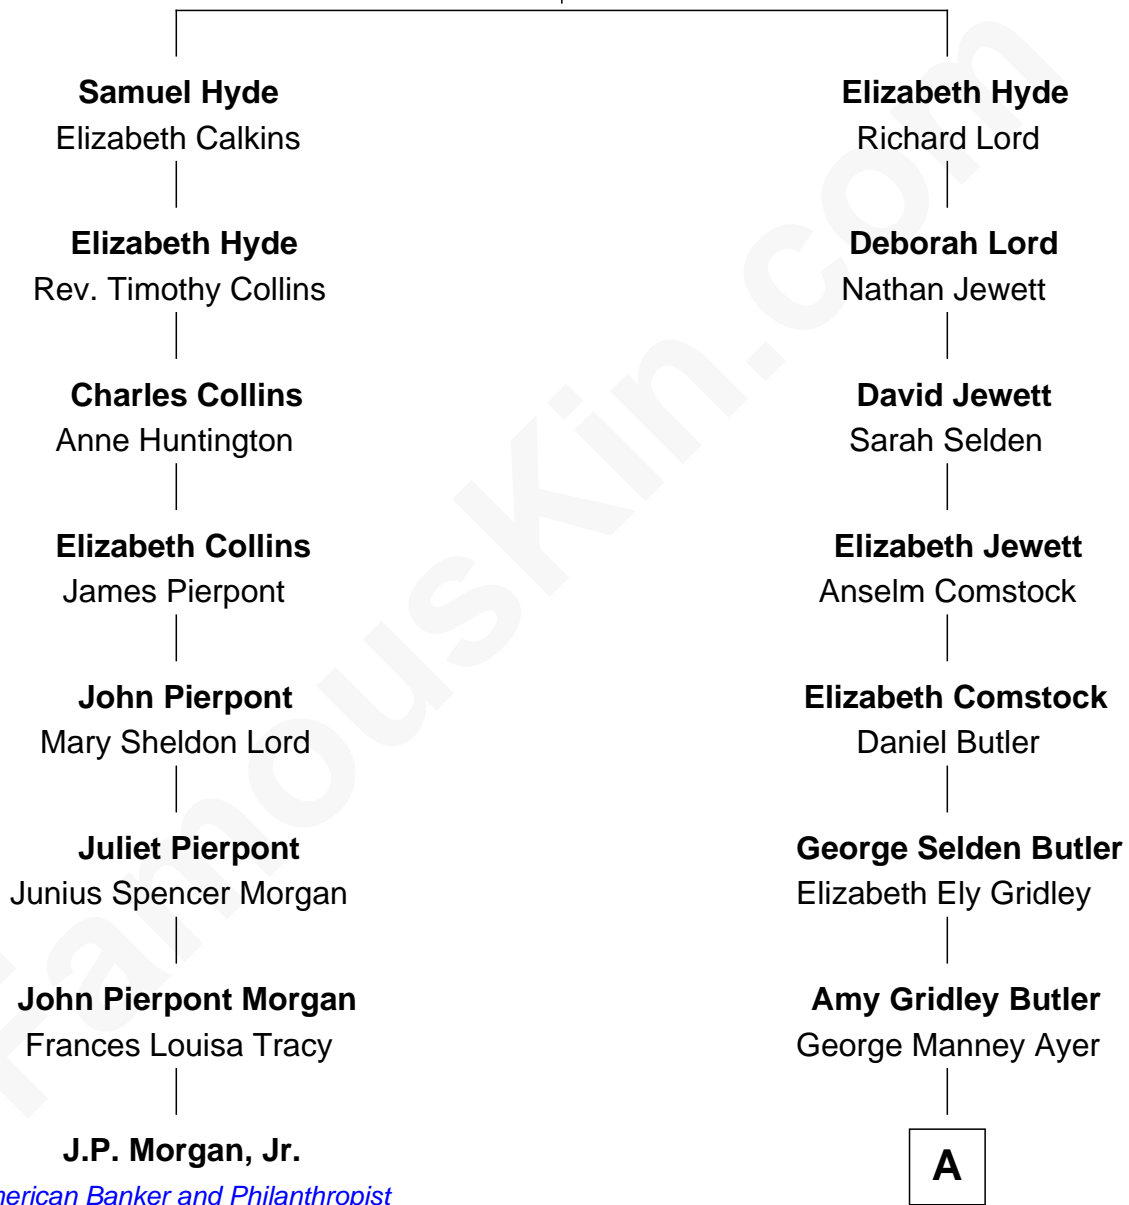

FamousKin.com Relationship Chart of

J.P. Morgan, Jr.

American Banker and Philanthropist

7th cousin 2 times removed of

Gerald Ford

38th U.S. President

Samuel Hyde

Jane Lee

A

—
Adele Augusta Ayer
Levi Addison Gardner

—
Dorothy Ayer Gardner
Leslie Lynch King

—
Gerald Ford
38th U.S. President

FamousKin.com