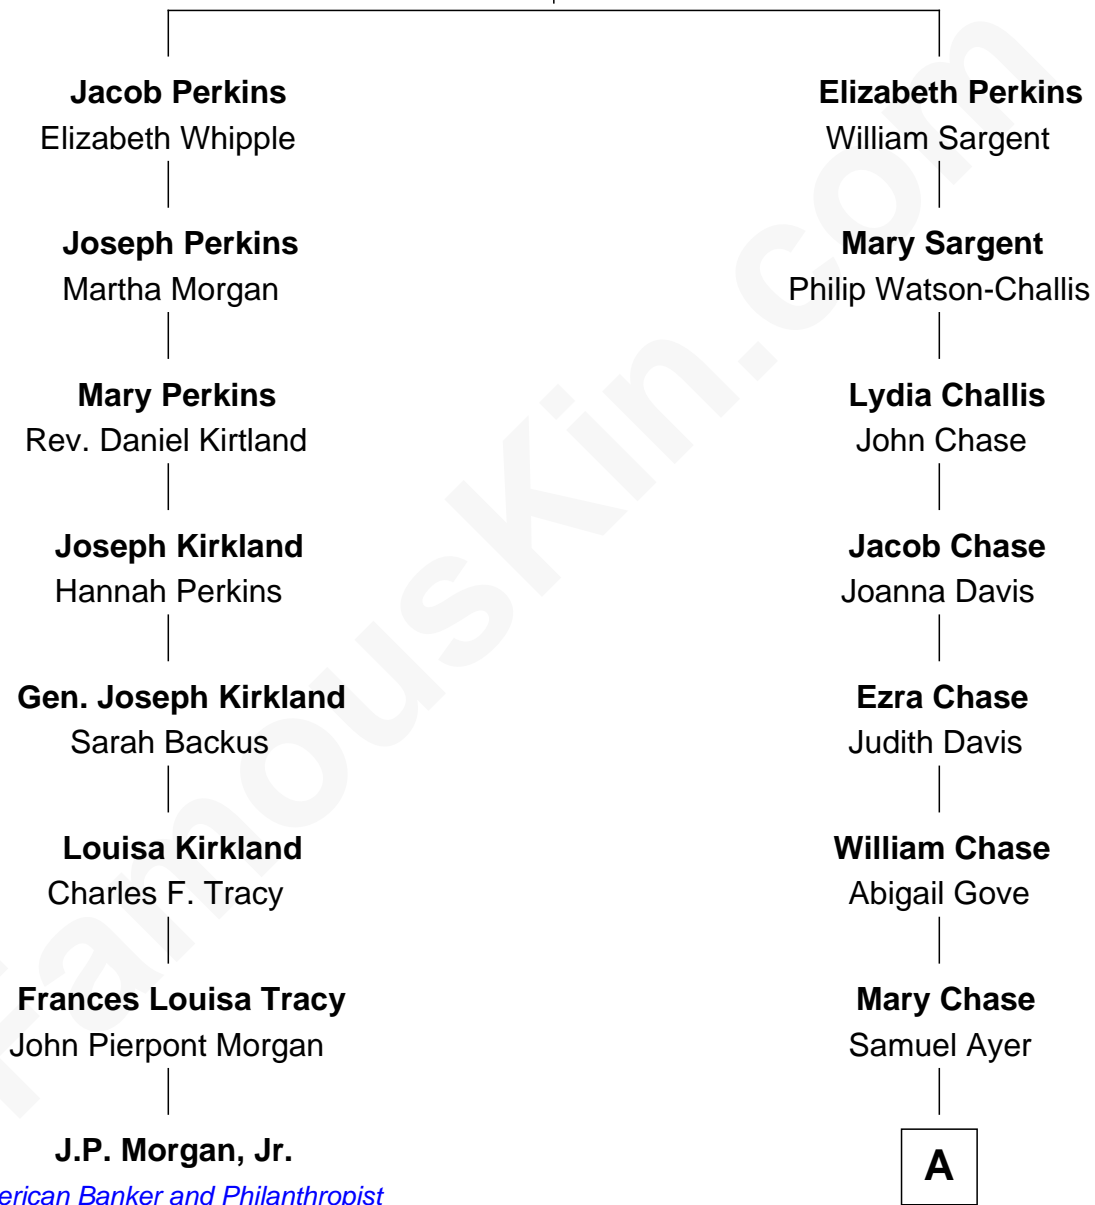

FamousKin.com Relationship Chart of

J.P. Morgan, Jr.

American Banker and Philanthropist

7th cousin 4 times removed of

Gerald Ford

38th U.S. President

John Perkins

Judith Gater

A

|
John Varnum Ayer
Elida Vanderburgh Manney

|
George Manney Ayer
Amy Gridley Butler

|
Adele Augusta Ayer
Levi Addison Gardner

|
Dorothy Ayer Gardner
Leslie Lynch King

|
Gerald Ford
38th U.S. President

FamousKin.com