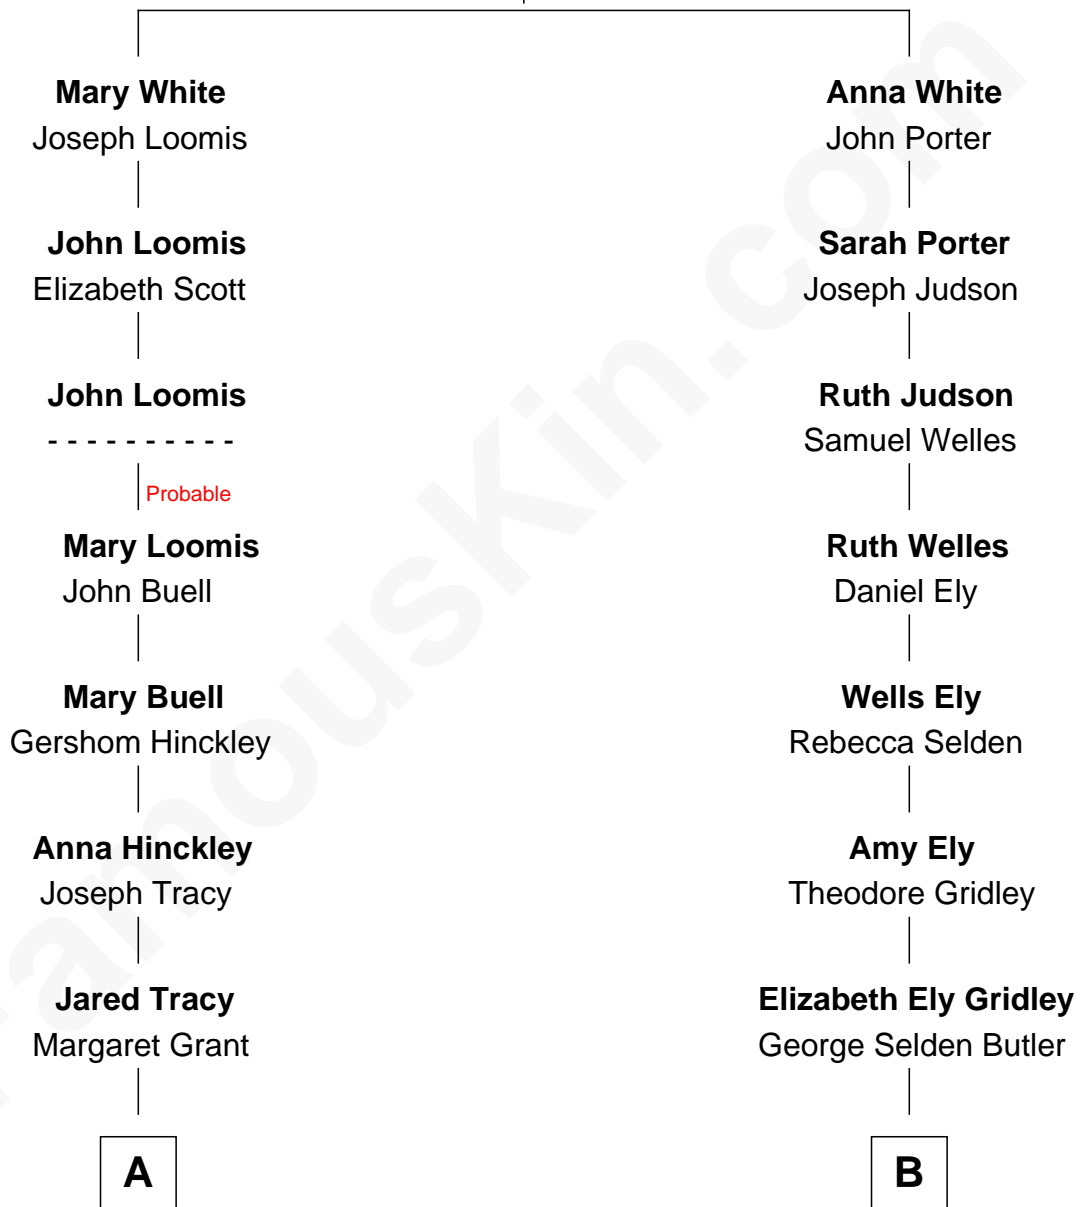

# FamousKin.com Relationship Chart of

**J.P. Morgan, Jr.**

*American Banker and Philanthropist*

10th cousin of

**Gerald Ford**

*38th U.S. President*

**Robert White**

Bridget Allgar

**A**

**William Gedney Tracy**

Rachel Huntington

**Charles F. Tracy**

Louisa Kirkland

**Frances Louisa Tracy**

John Pierpont Morgan

**J.P. Morgan, Jr.**

*American Banker and Philanthropist*

**B**

**Amy Gridley Butler**

George Manney Ayer

**Adele Augusta Ayer**

Levi Addison Gardner

**Dorothy Ayer Gardner**

Leslie Lynch King

**Gerald Ford**

*38th U.S. President*