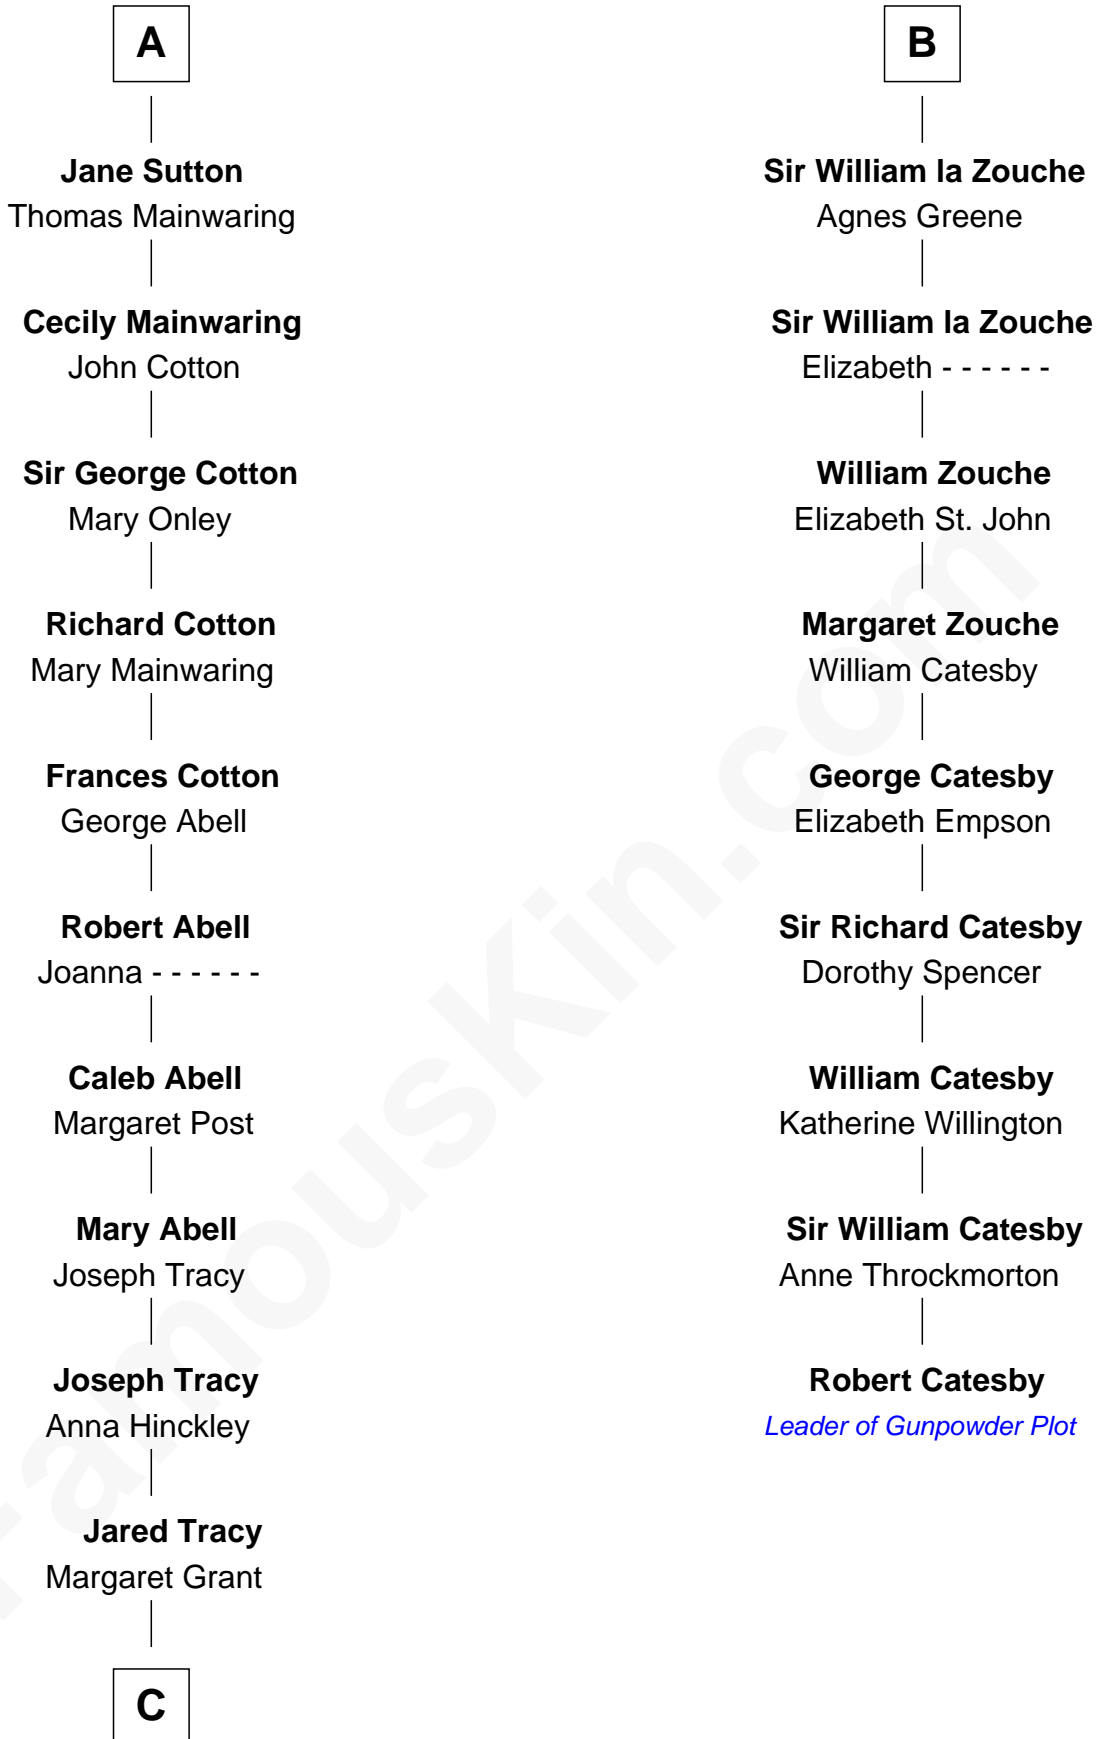

# FamousKin.com Relationship Chart of

**J.P. Morgan, Jr.**

*American Banker and Philanthropist*

**15th cousin 5 times removed of**

**Robert Catesby**

*Leader of Gunpowder Plot*

**Saher de Quincy**  
Margaret de Beaumont

**C**

—  
**William Gedney Tracy**

Rachel Huntington

—  
**Charles F. Tracy**

Louisa Kirkland

—  
**Frances Louisa Tracy**

John Pierpont Morgan

—  
**J.P. Morgan, Jr.**