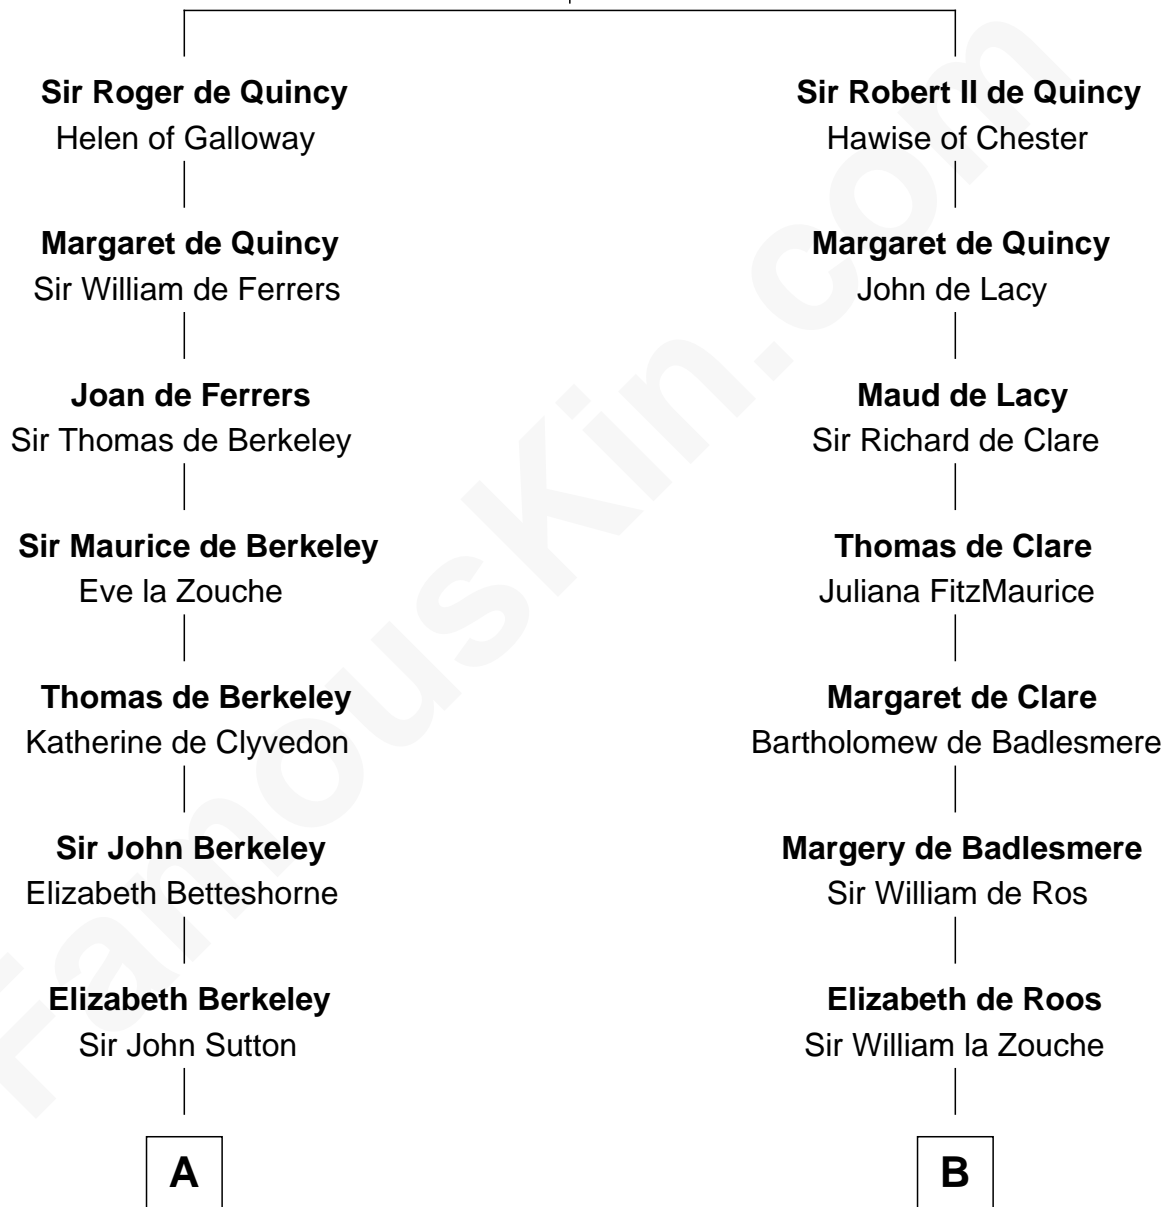

# FamousKin.com Relationship Chart of

**J.P. Morgan, Jr.**

*American Banker and Philanthropist*

**15th cousin 5 times removed of**

**Robert Catesby**

*Leader of Gunpowder Plot*

**Saher de Quincy**  
Margaret de Beaumont

**C**

—  
**William Gedney Tracy**

Rachel Huntington

—  
**Charles F. Tracy**

Louisa Kirkland

—  
**Frances Louisa Tracy**

John Pierpont Morgan

—  
**J.P. Morgan, Jr.**