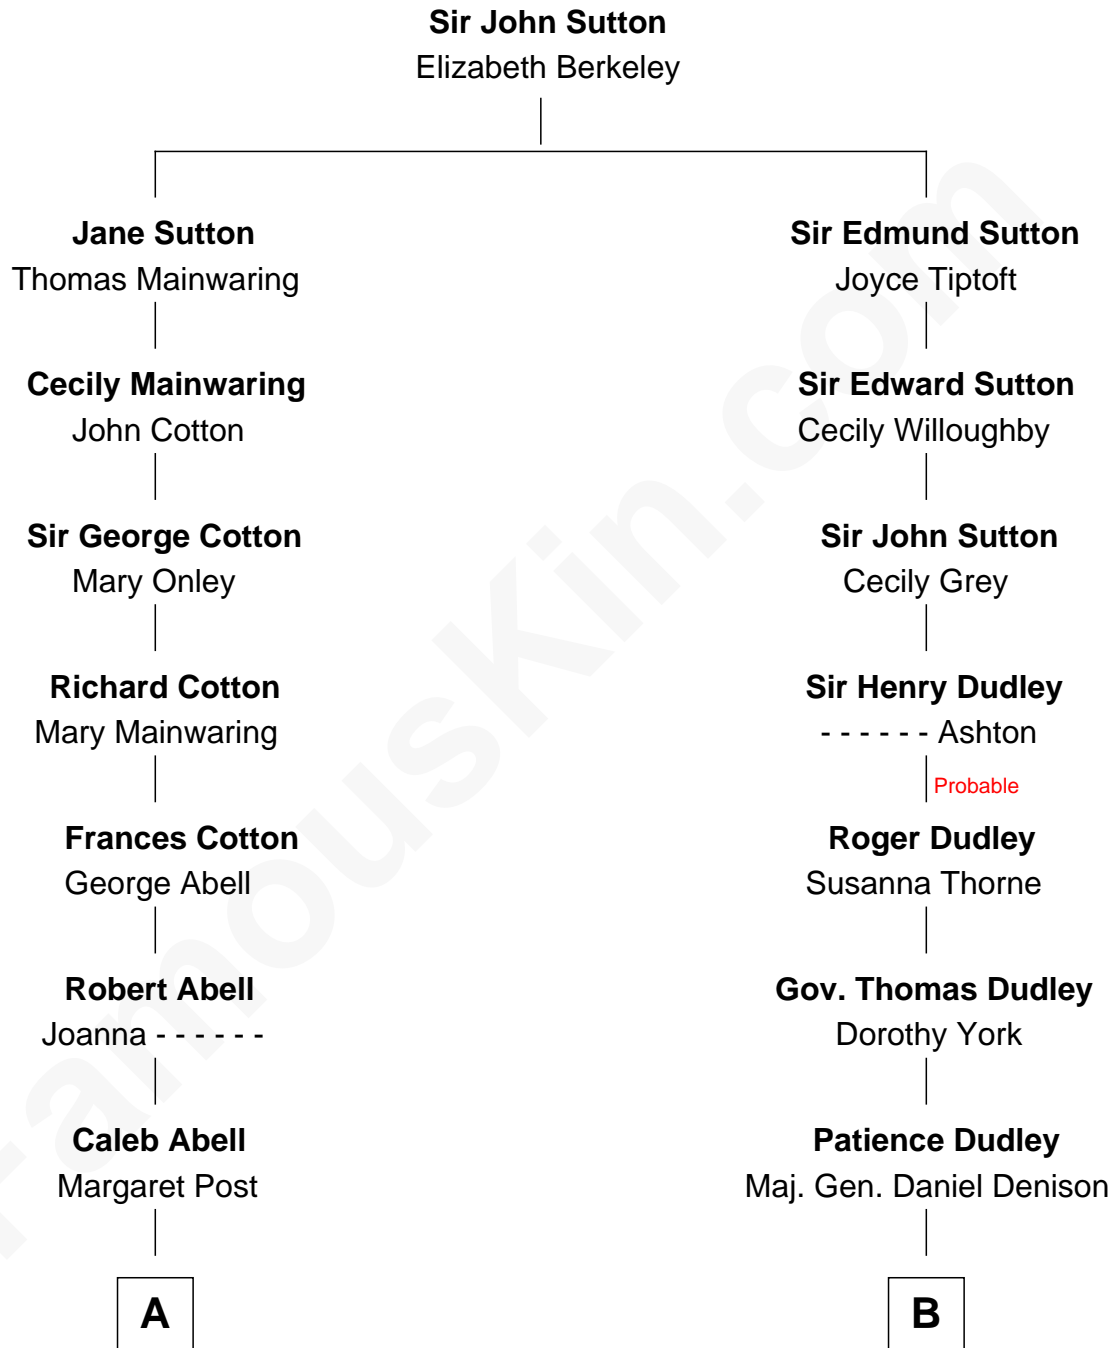

# FamousKin.com Relationship Chart of

**J.P. Morgan, Jr.**

*American Banker and Philanthropist*

**13th cousin 5 times removed of**

**John Cena**

*Movie Actor and WWE Pro Wrestler*

C

Carol Frances Lupien