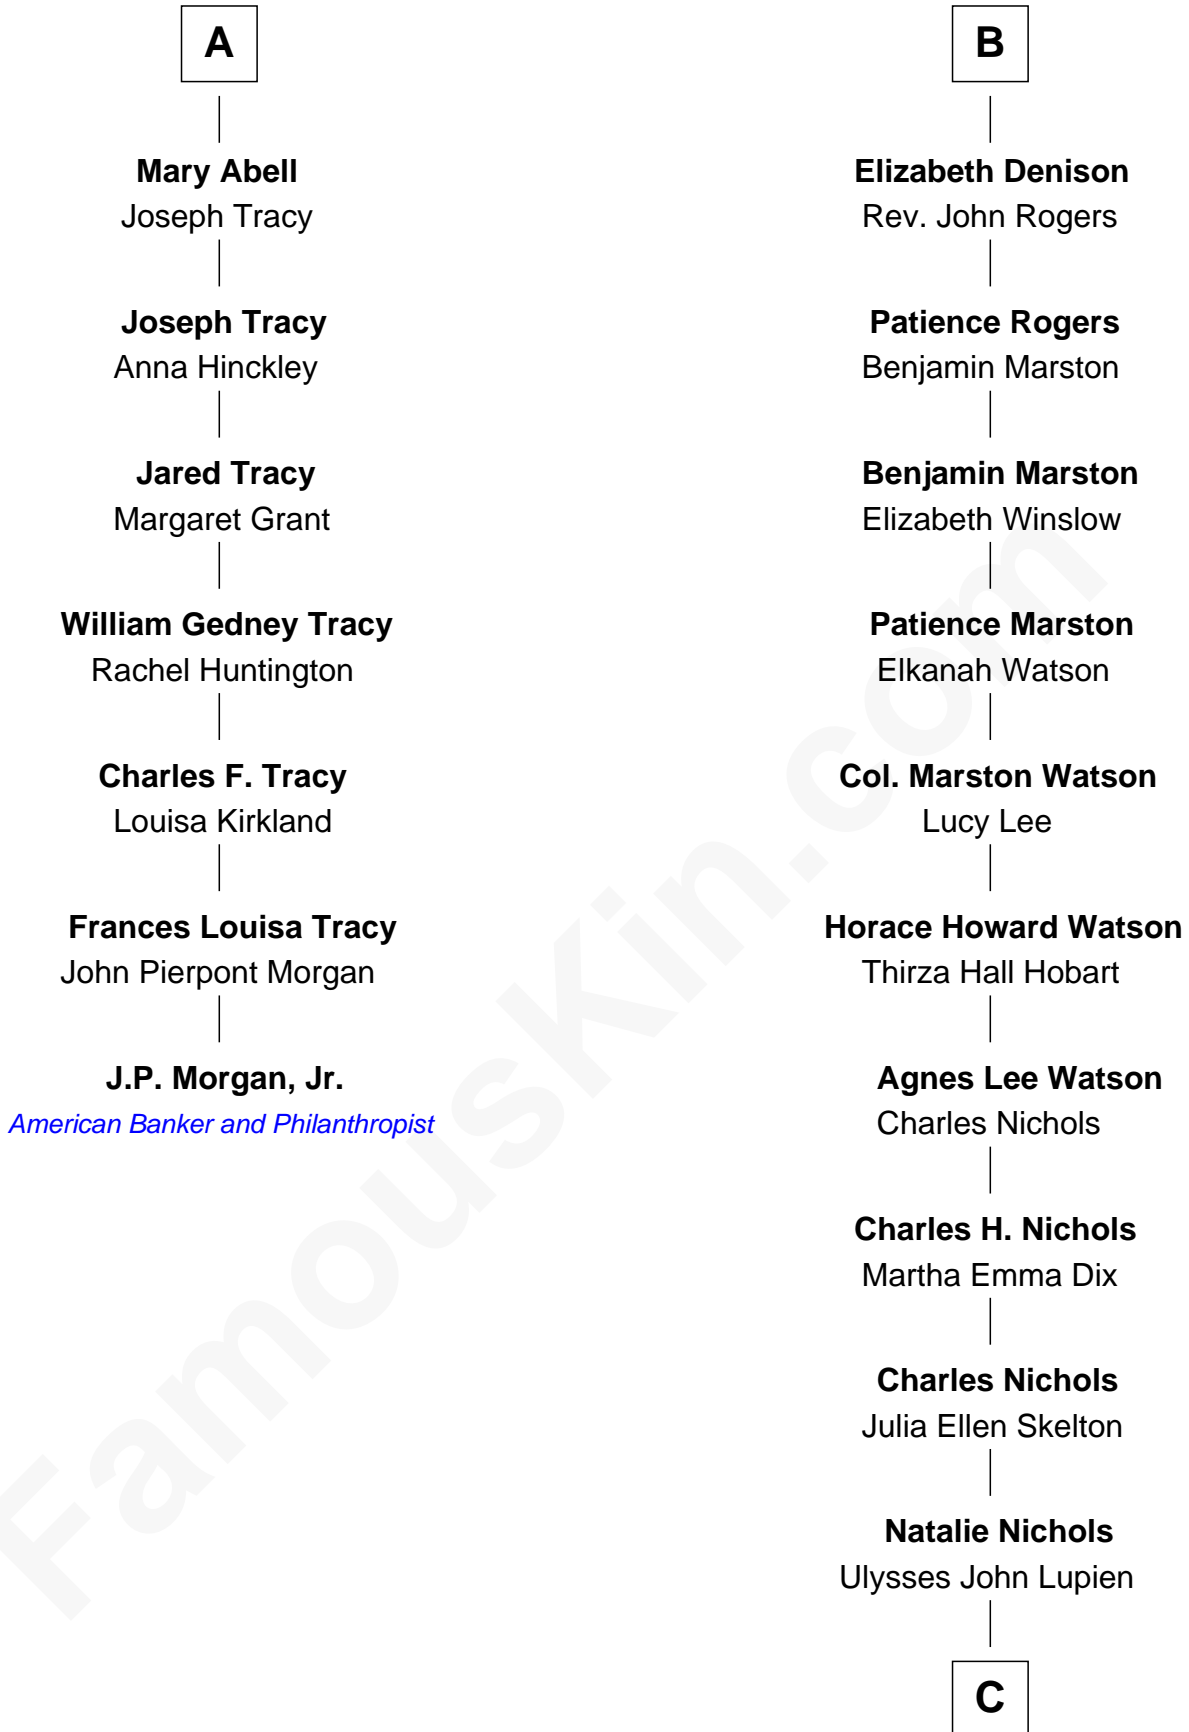

# FamousKin.com Relationship Chart of

**J.P. Morgan, Jr.**

*American Banker and Philanthropist*

**13th cousin 5 times removed of**

**John Cena**

*Movie Actor and WWE Pro Wrestler*

C

Carol Frances Lupien