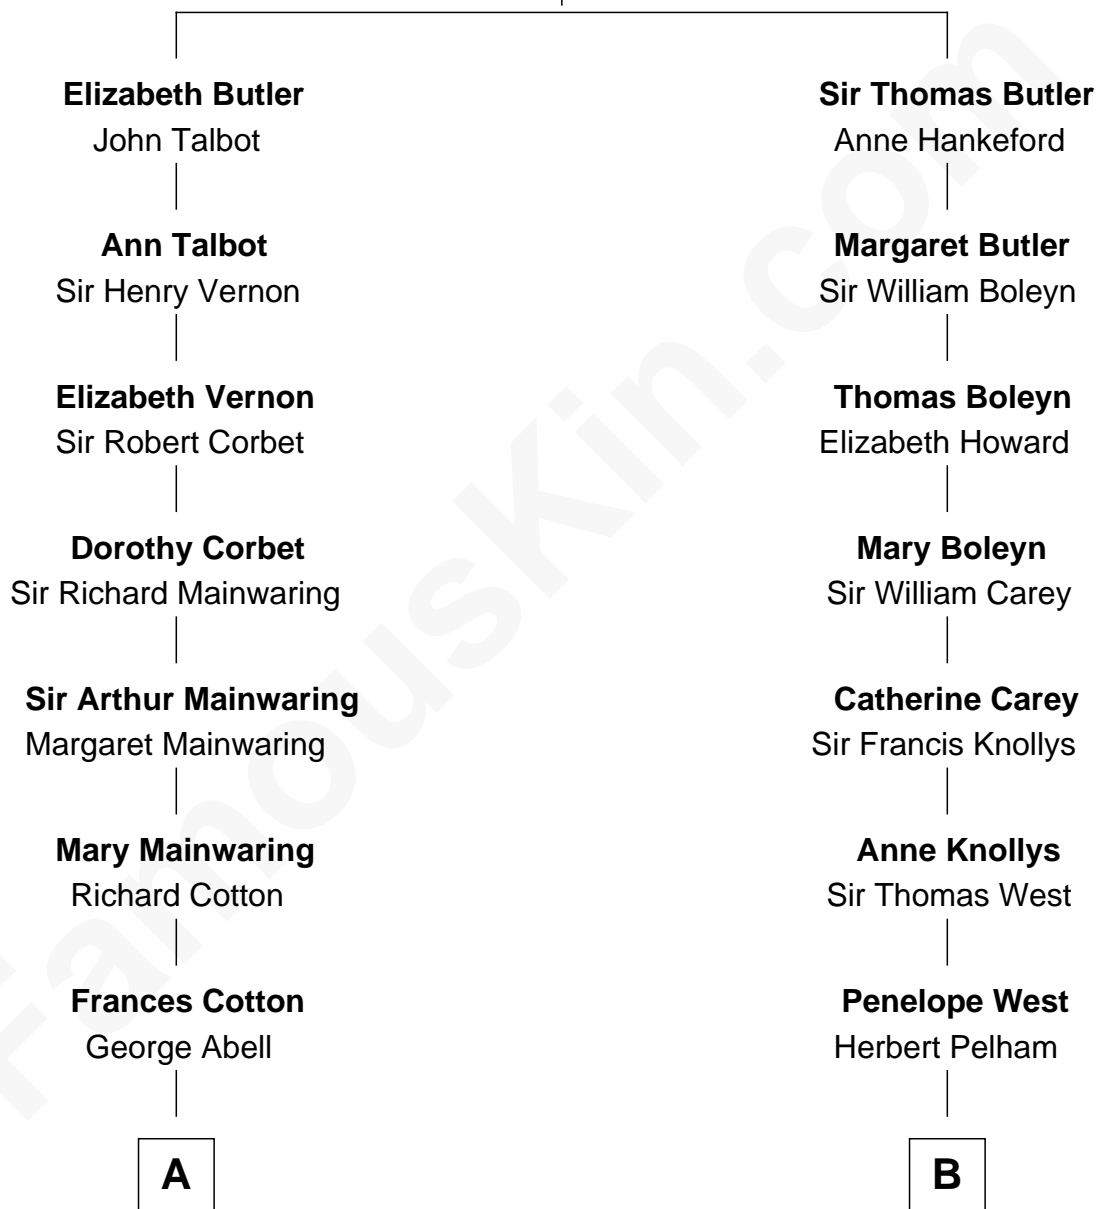

FamousKin.com Relationship Chart of

J.P. Morgan, Jr.

American Banker and Philanthropist

15th cousin 4 times removed of

John Cena

Movie Actor and WWE Pro Wrestler

James Butler
Joan Beauchamp

C