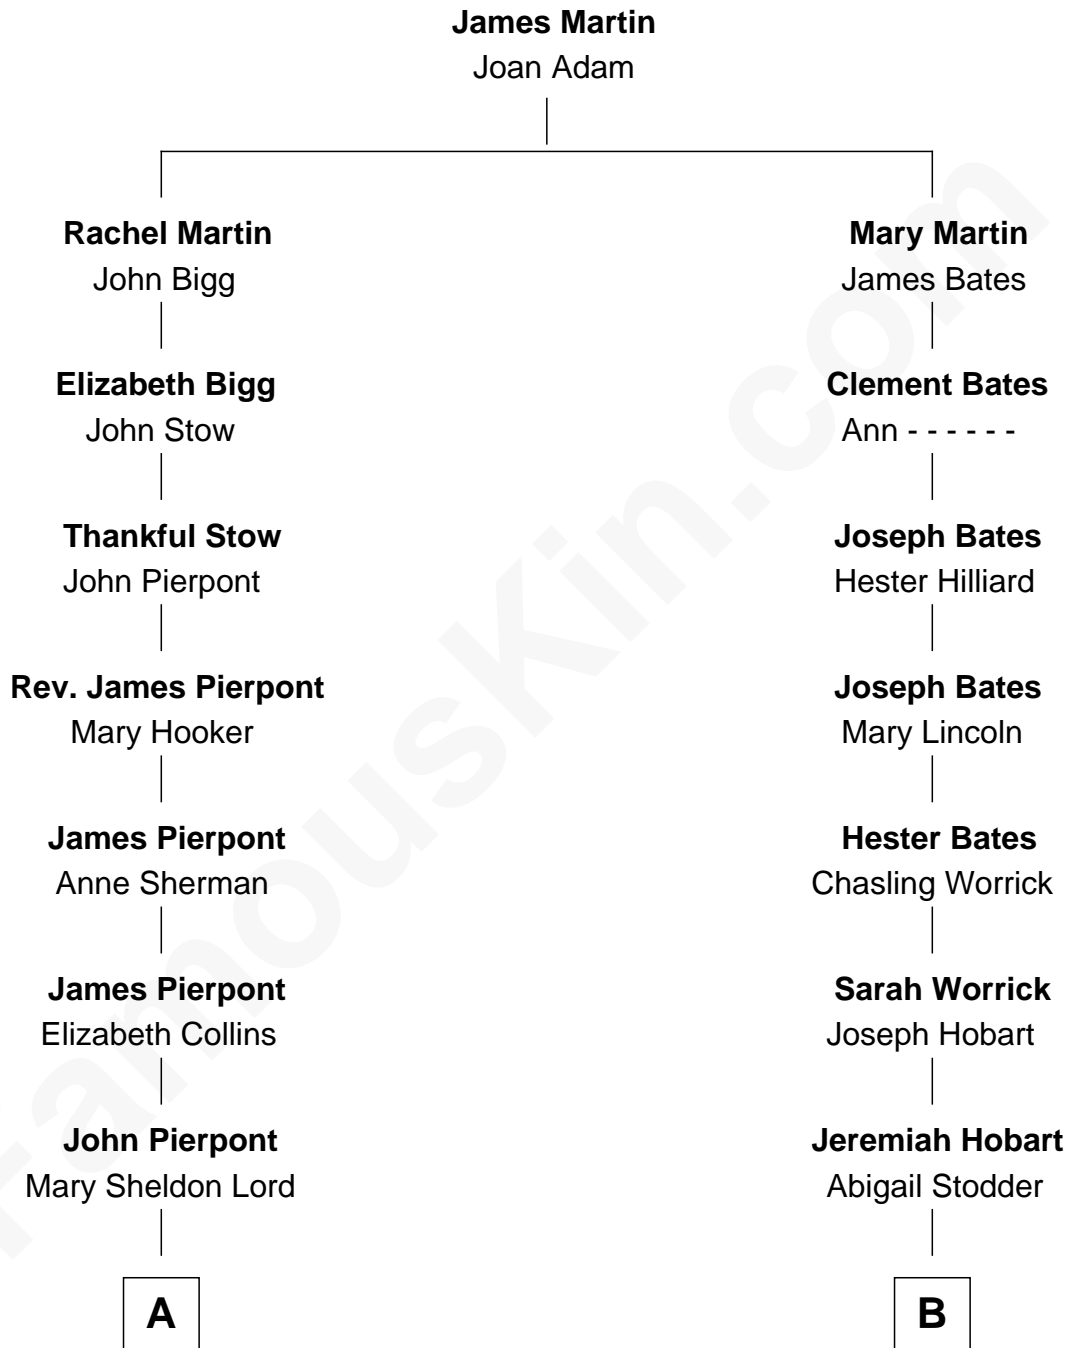

# FamousKin.com Relationship Chart of

**J.P. Morgan, Jr.**

*American Banker and Philanthropist*

9th cousin 4 times removed of

**John Cena**

*Movie Actor and WWE Pro Wrestler*

**A**

**Juliet Pierpont**  
Junius Spencer Morgan

**John Pierpont Morgan**  
Frances Louisa Tracy

**J.P. Morgan, Jr.**  
*American Banker and Philanthropist*

**B**

**Thirza Hall Hobart**  
Horace Howard Watson

**Agnes Lee Watson**  
Charles Nichols

**Charles H. Nichols**  
Martha Emma Dix