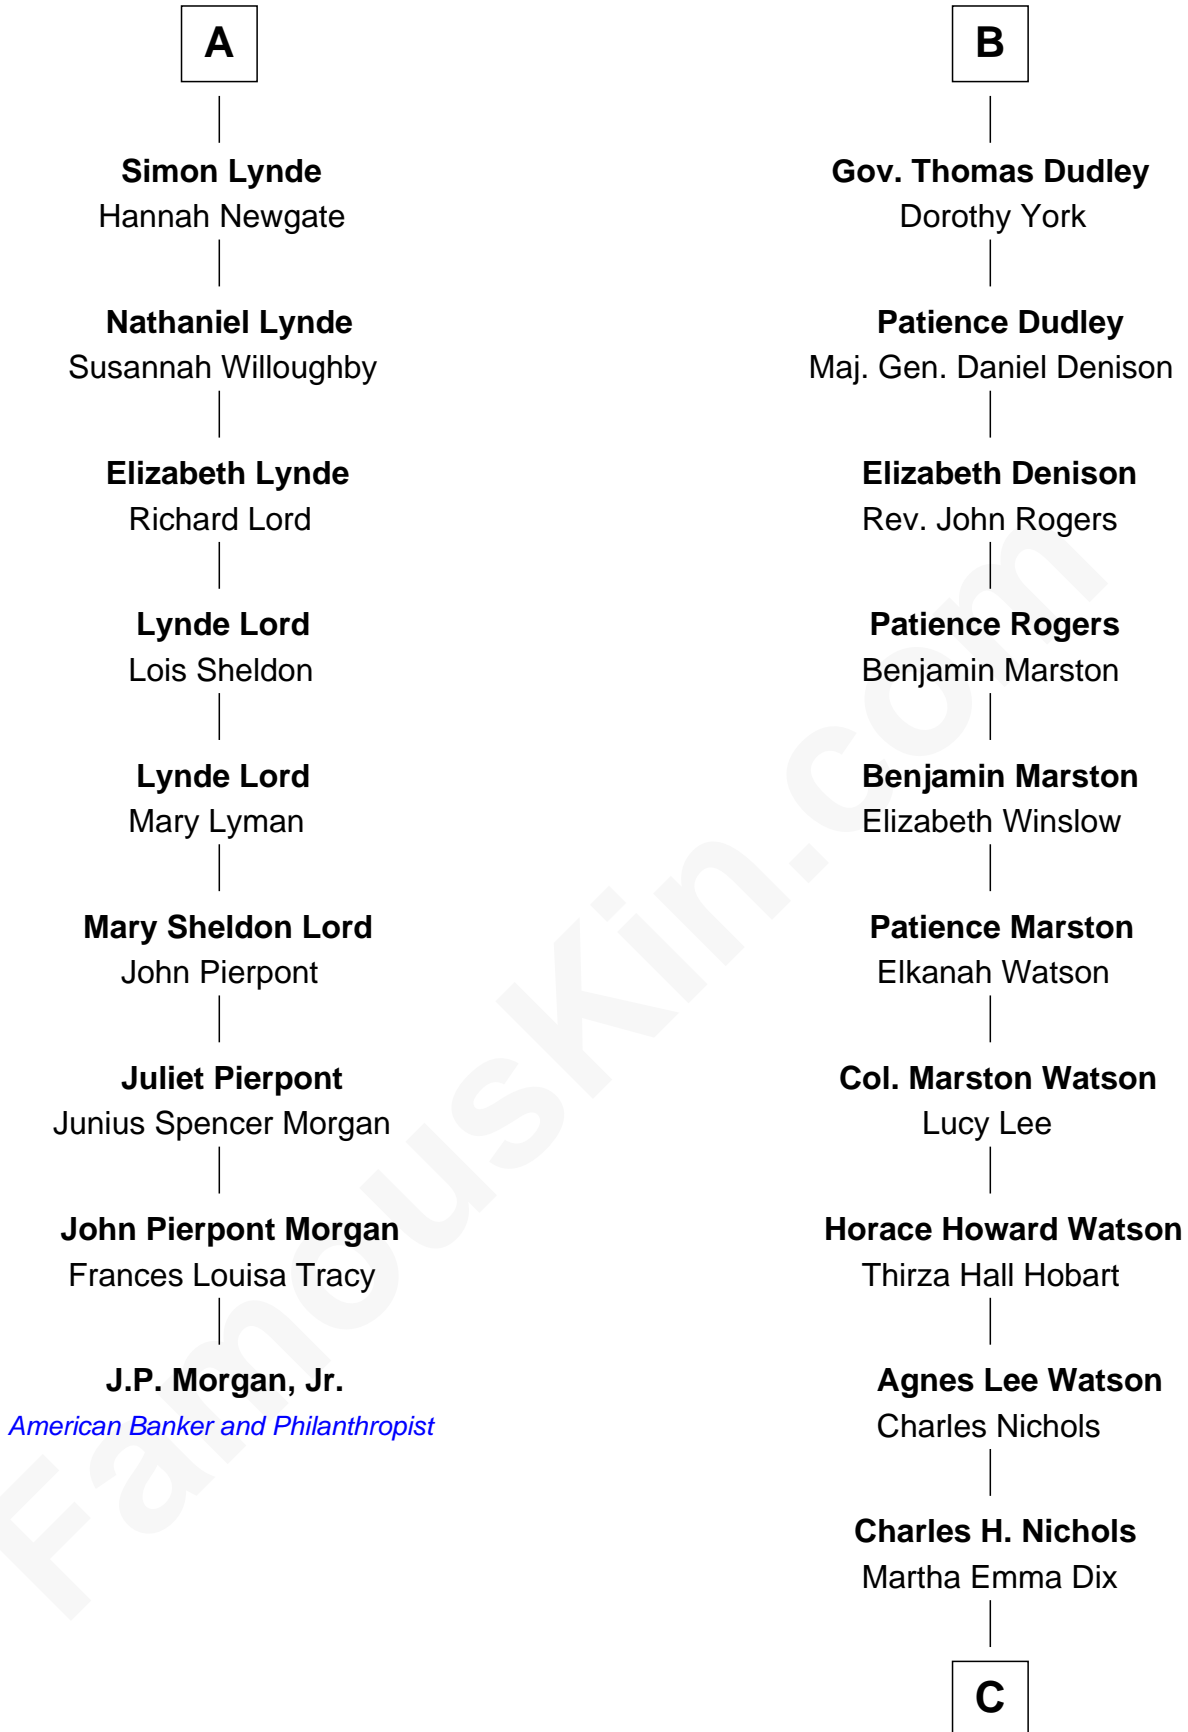

FamousKin.com Relationship Chart of

J.P. Morgan, Jr.

American Banker and Philanthropist

15th cousin 5 times removed of

John Cena

Movie Actor and WWE Pro Wrestler

Sir Reynold Grey

*with wife
Joan Astley*

Margaret Grey

Sir William Bonville

William Bonville

Elizabeth Harington

William Bonville

Katherine Neville

Cecily Bonville

Thomas Grey

Cecily Grey

Sir John Sutton

Sir Henry Dudley

- - - - - Ashton

Probable

Roger Dudley

Susanna Thorne

B