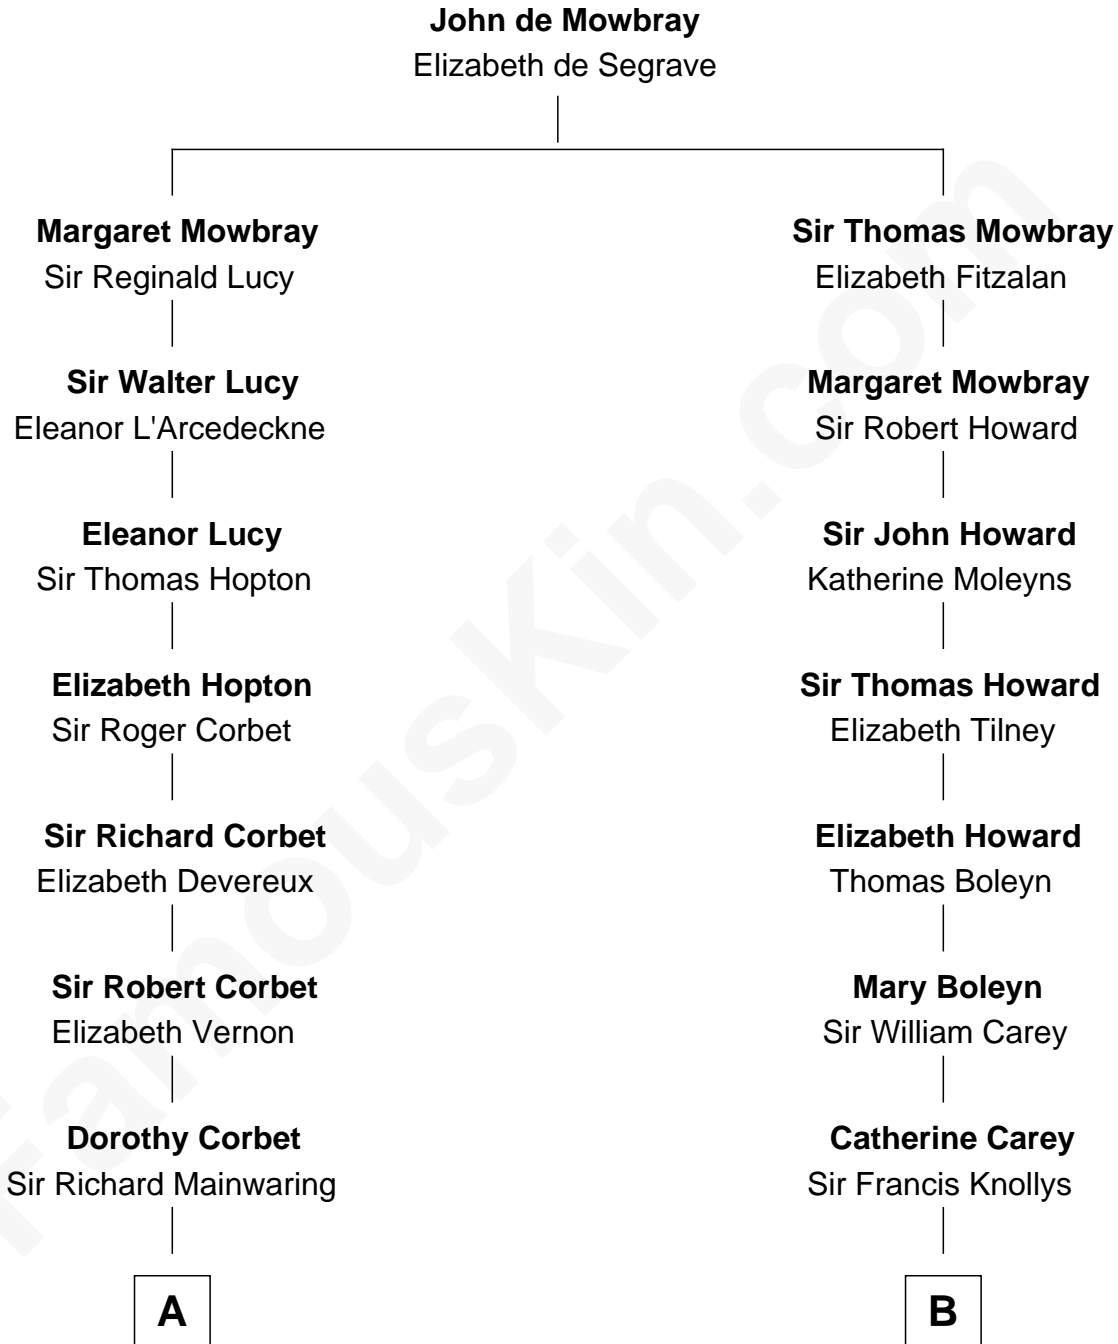

FamousKin.com Relationship Chart of

J.P. Morgan, Jr.

American Banker and Philanthropist

18th cousin 3 times removed of

John Cena

Movie Actor and WWE Pro Wrestler

C

Frances Louisa Tracy