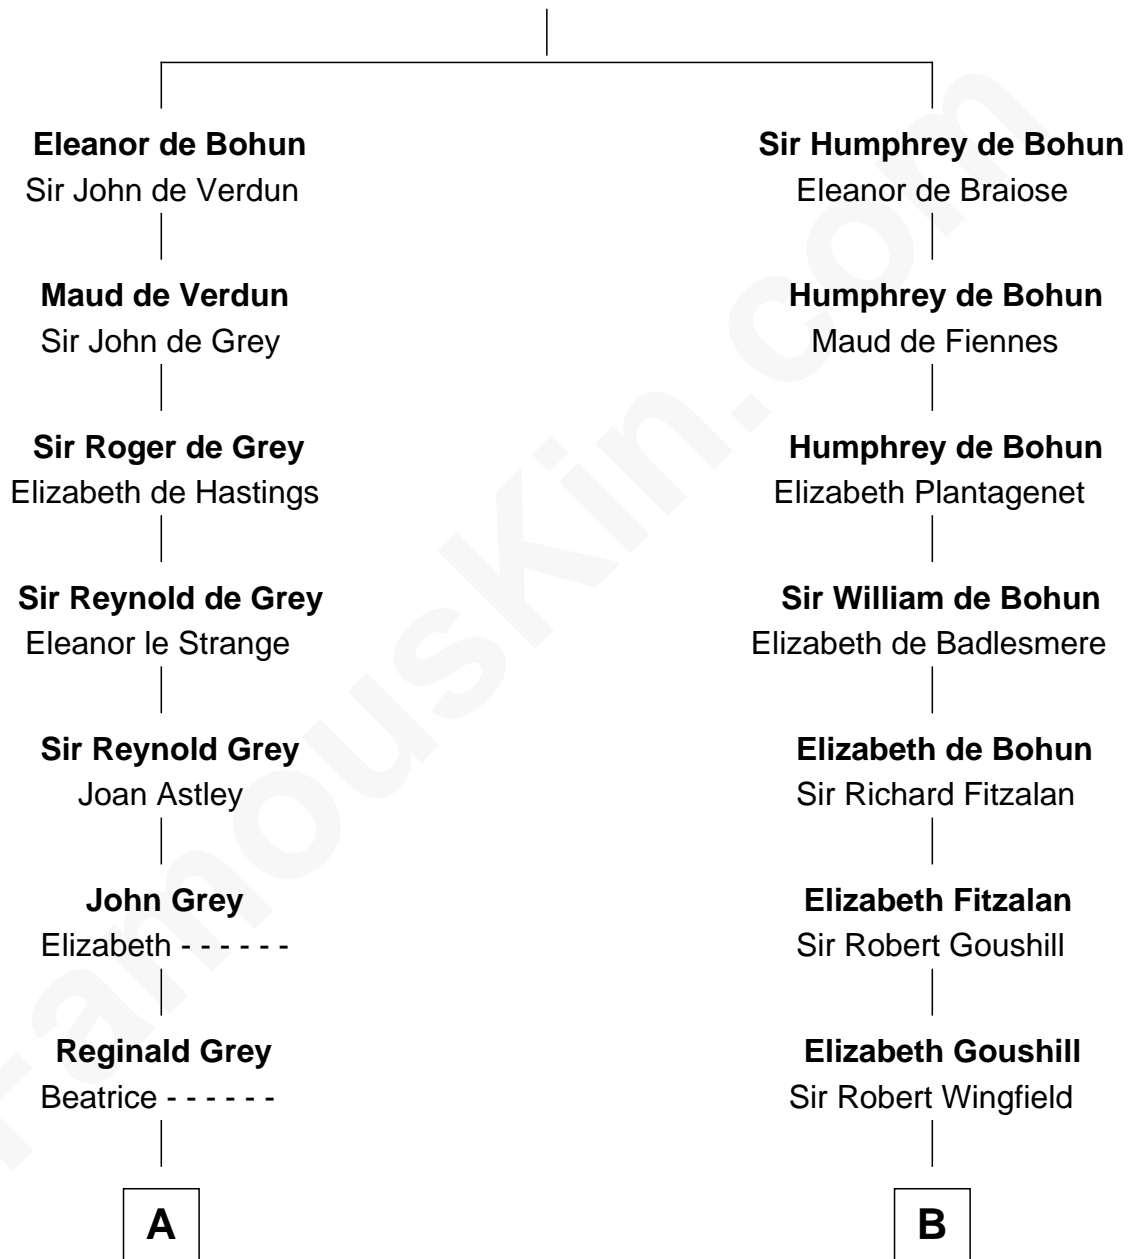

FamousKin.com Relationship Chart of

J.P. Morgan, Jr.

American Banker and Philanthropist

20th cousin 1 time removed of

Henry Clay Folger

Founder of Folger Shakespeare Library and Chairman of Standard Oil

Sir Humphrey de Bohun

Maud of Eu

C

Mary Sheldon Lord

John Pierpont

Juliet Pierpont

Junius Spencer Morgan

John Pierpont Morgan

Frances Louisa Tracy