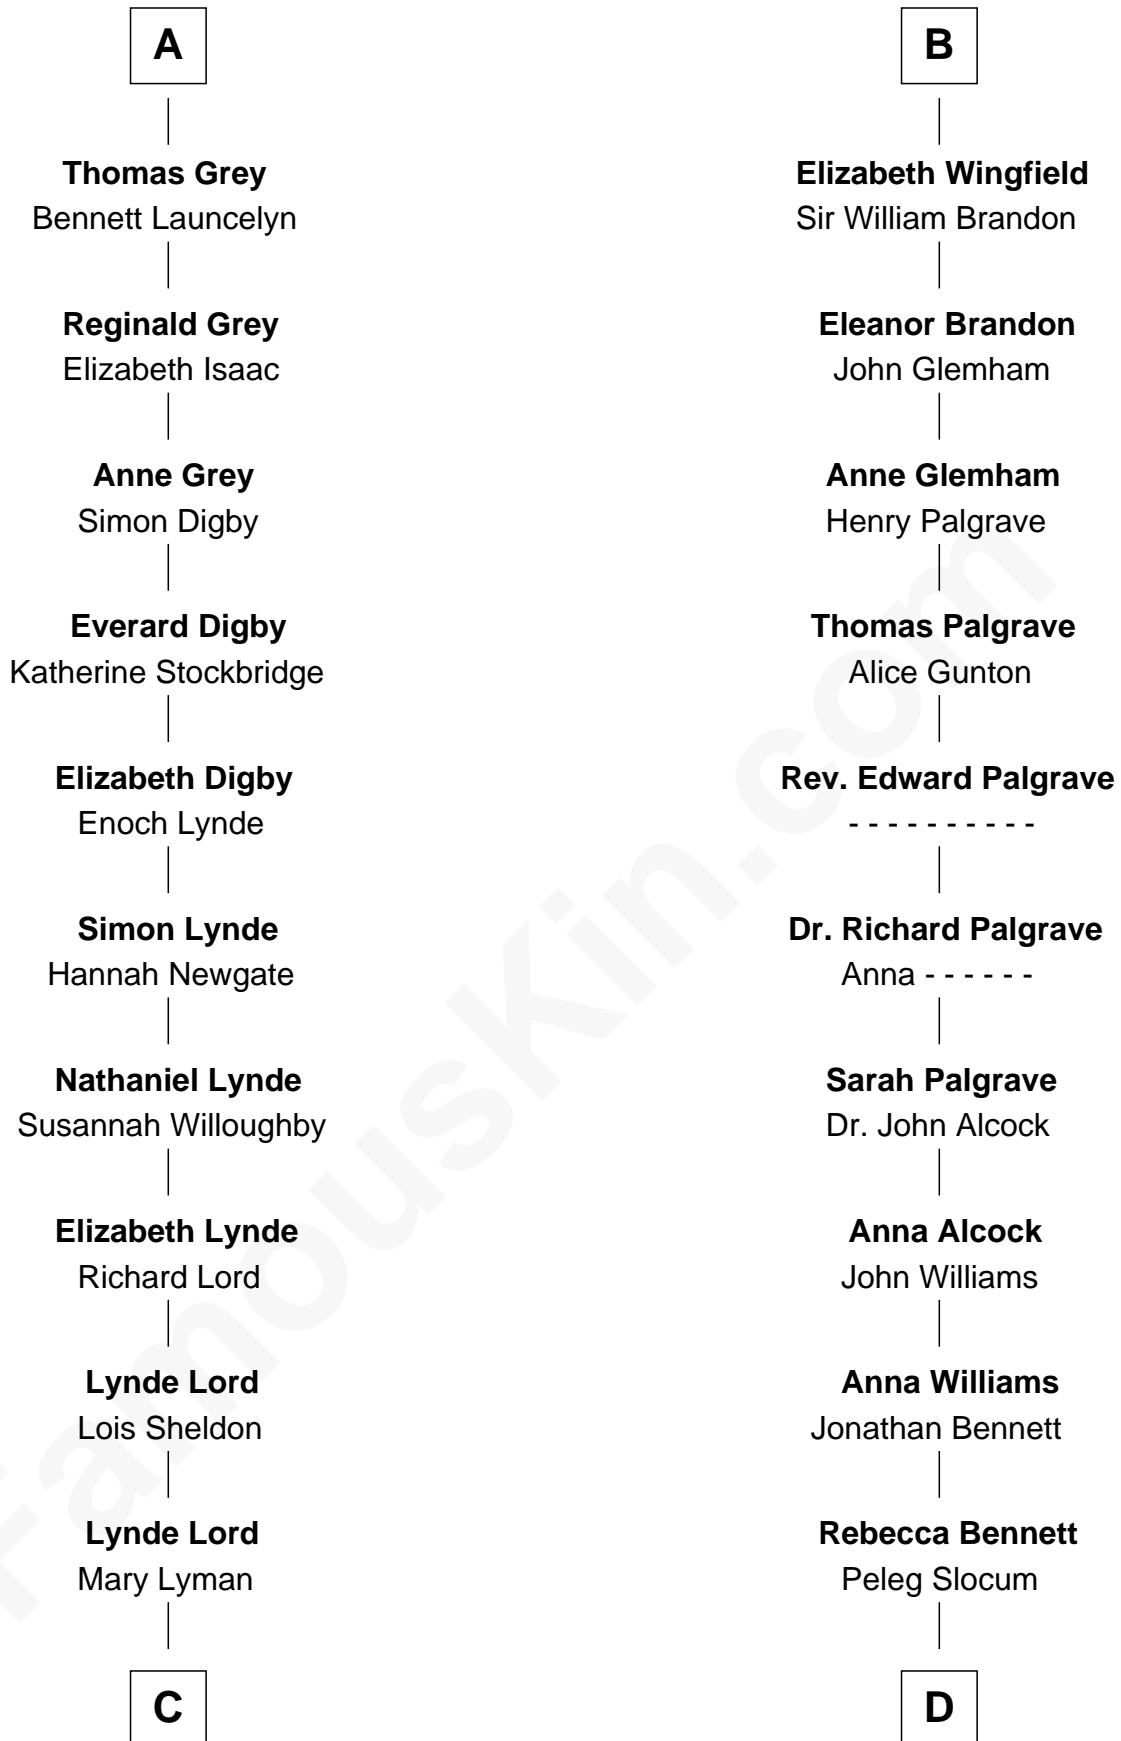

FamousKin.com Relationship Chart of

J.P. Morgan, Jr.

American Banker and Philanthropist

20th cousin 1 time removed of

Henry Clay Folger

Founder of Folger Shakespeare Library and Chairman of Standard Oil

Sir Humphrey de Bohun

Maud of Eu

C

Mary Sheldon Lord

John Pierpont

Juliet Pierpont

Junius Spencer Morgan

John Pierpont Morgan

Frances Louisa Tracy