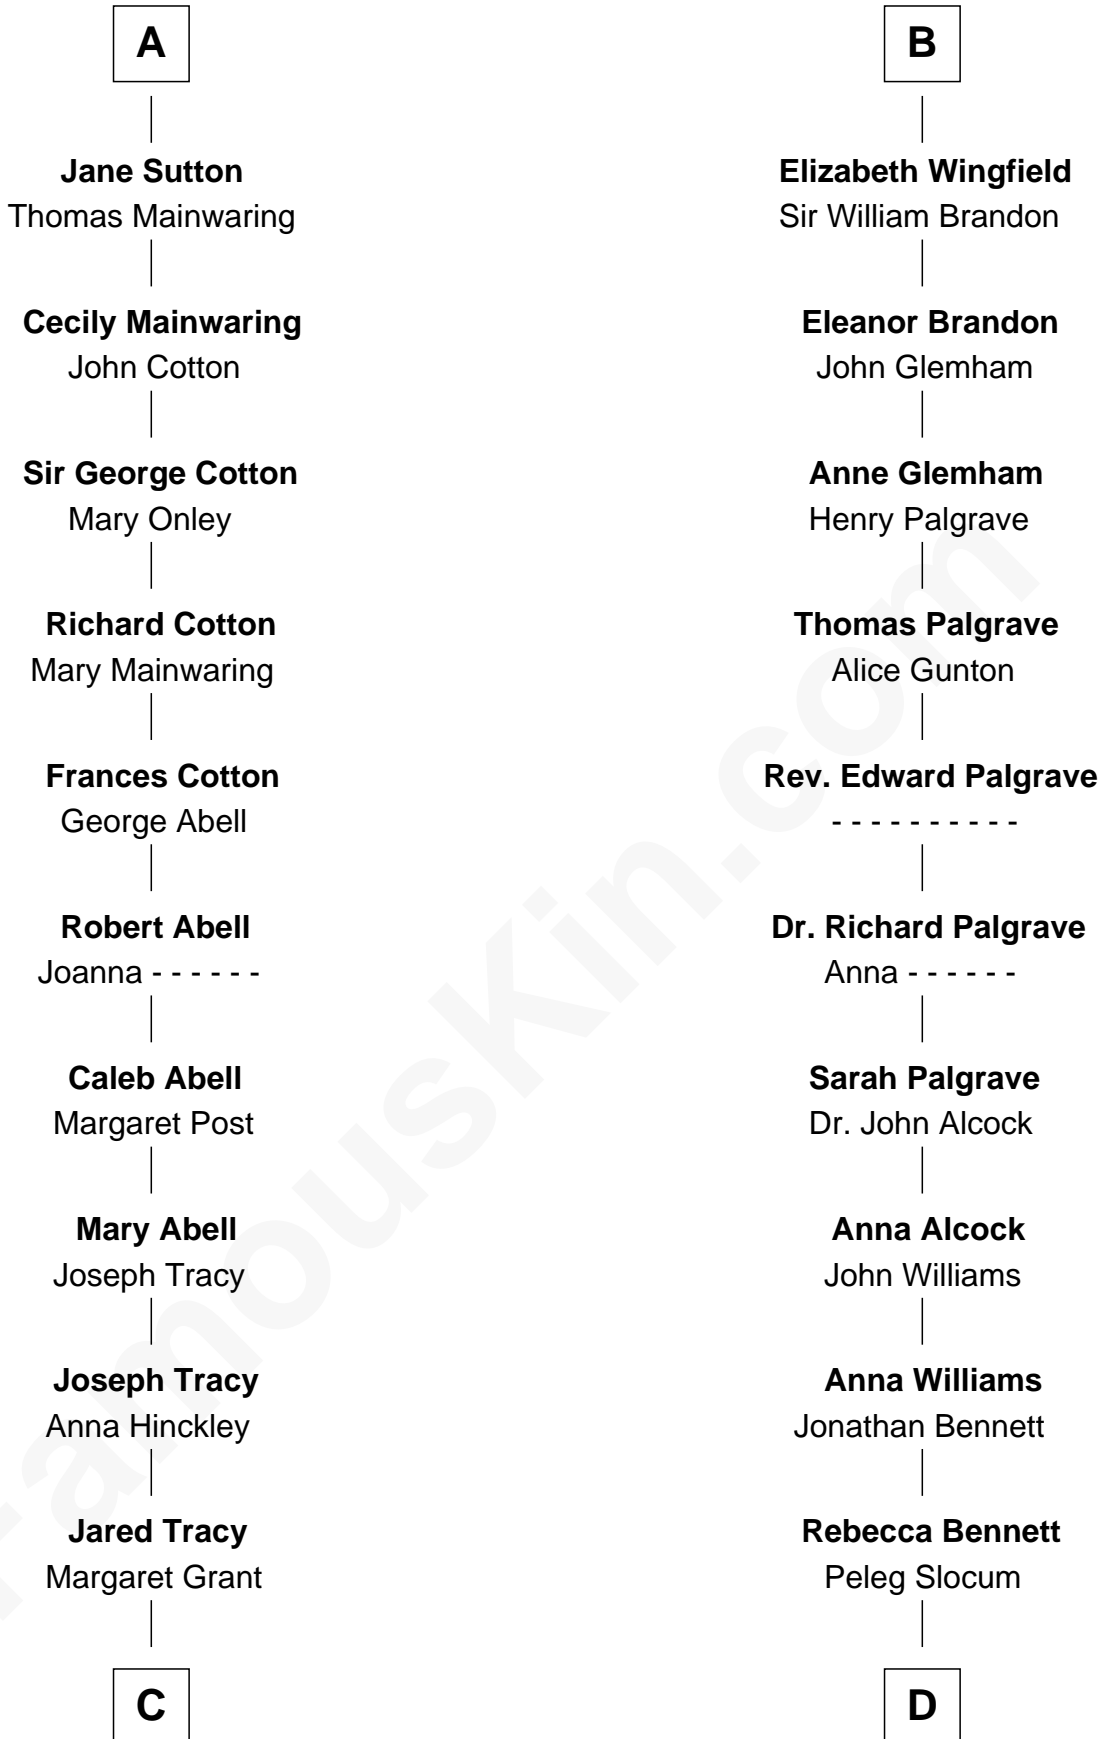

# FamousKin.com Relationship Chart of

**J.P. Morgan, Jr.**

*American Banker and Philanthropist*

20th cousin 1 time removed of

**Henry Clay Folger**

*Founder of Folger Shakespeare Library and Chairman of Standard Oil*

**John, King of England**

**C**

**William Gedney Tracy**

Rachel Huntington

**Charles F. Tracy**

Louisa Kirkland

**Frances Louisa Tracy**

John Pierpont Morgan

Nancy F. Hiller

**Henry Clay Folger**

Eliza Jane Clark

**Henry Clay Folger**

*Chairman of Standard Oil*