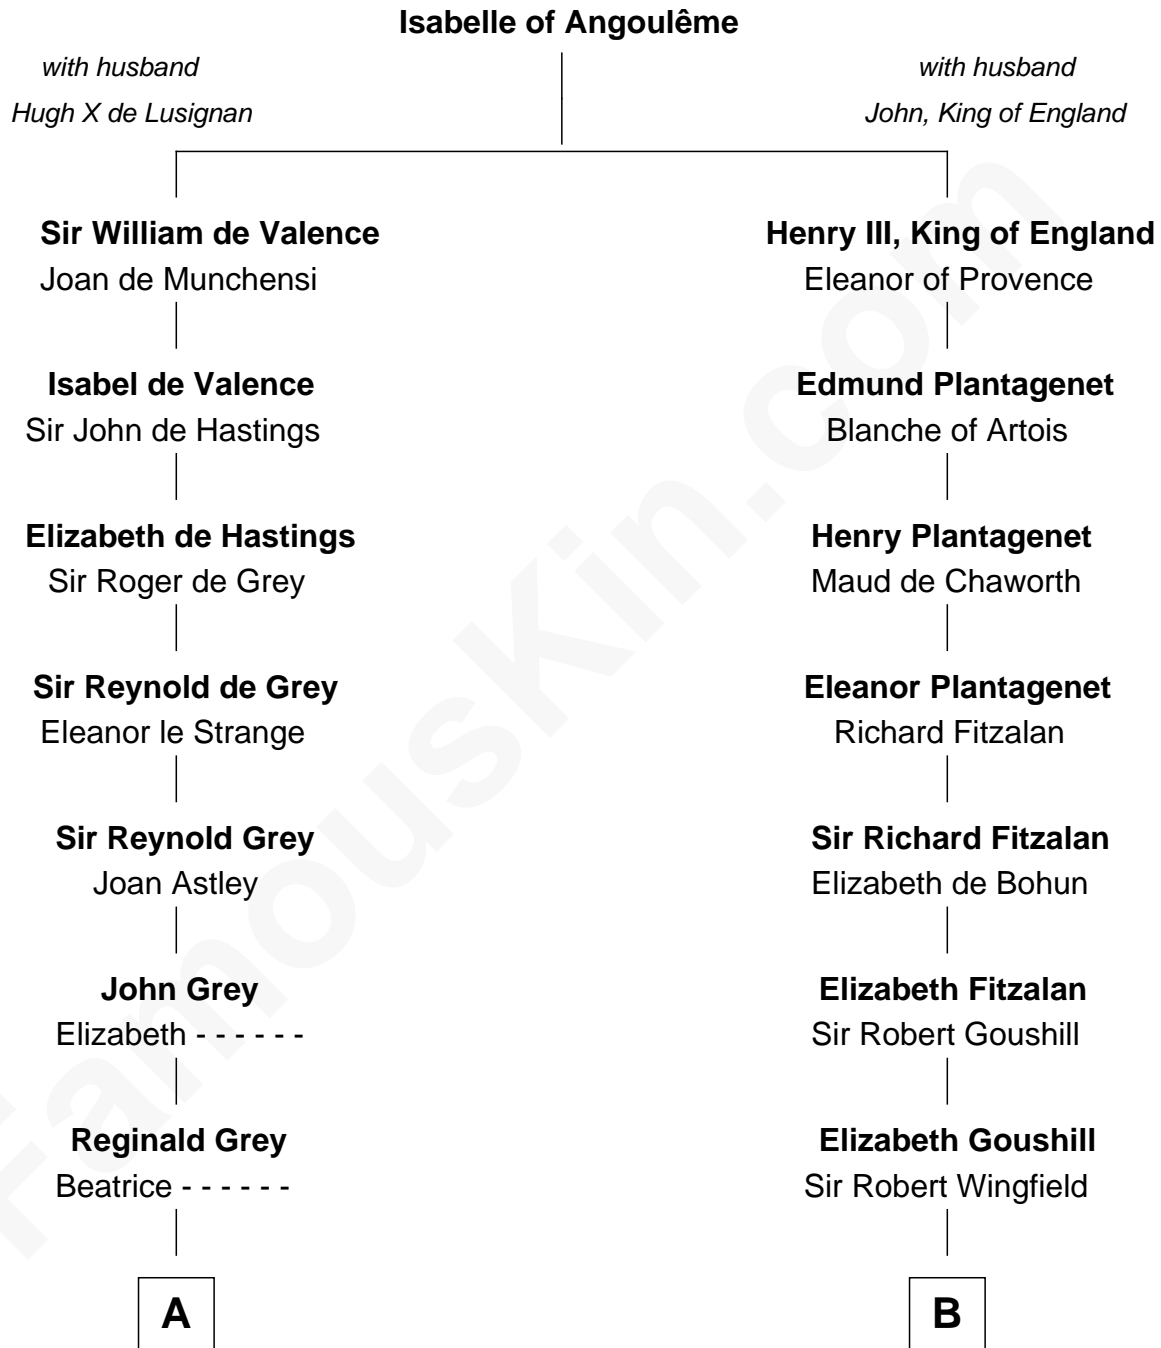

FamousKin.com Relationship Chart of

J.P. Morgan, Jr.

American Banker and Philanthropist

20th cousin 1 time removed of

Henry Clay Folger

Founder of Folger Shakespeare Library and Chairman of Standard Oil

C

Mary Sheldon Lord