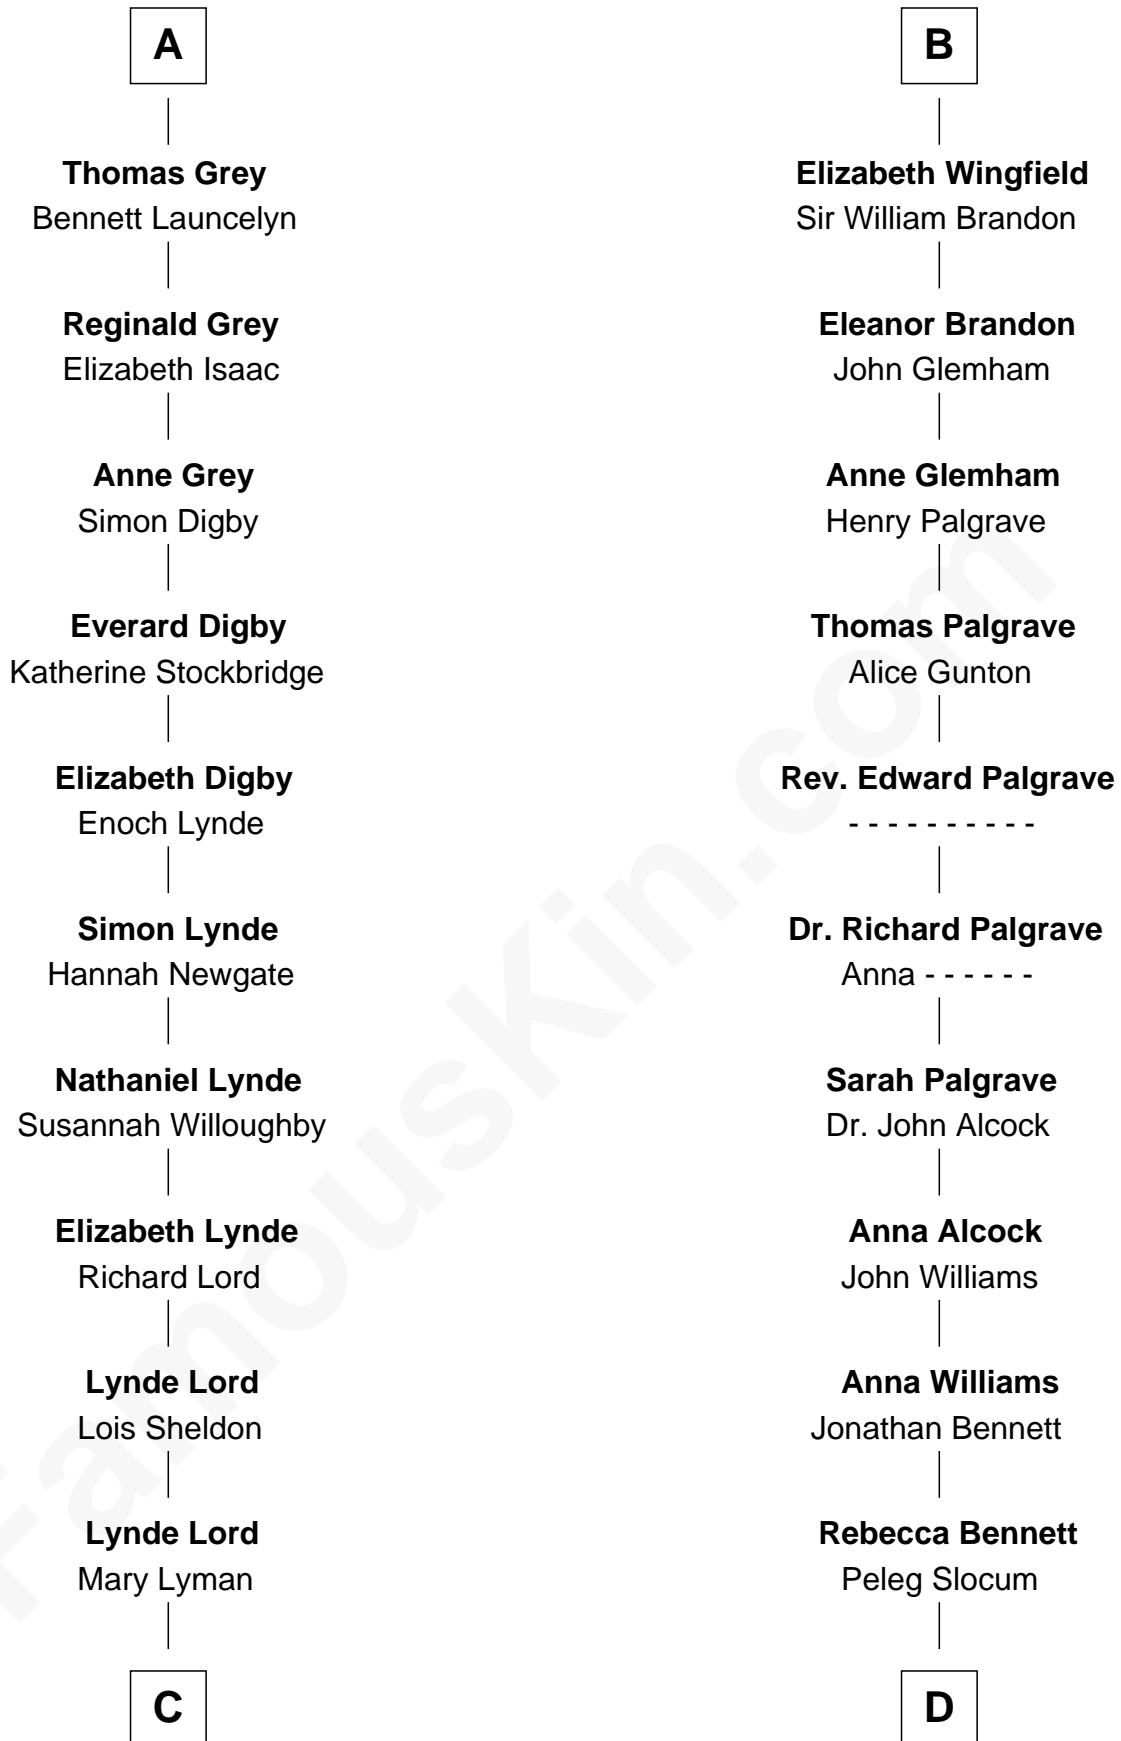

FamousKin.com Relationship Chart of

J.P. Morgan, Jr.

American Banker and Philanthropist

20th cousin 1 time removed of

Henry Clay Folger

Founder of Folger Shakespeare Library and Chairman of Standard Oil

C

Mary Sheldon Lord

Peleg Slocum

Elizabeth Brown

Rebecca Slocum

George Folger

Samuel Brown Folger

Nancy F. Hiller

Henry Clay Folger

Eliza Jane Clark