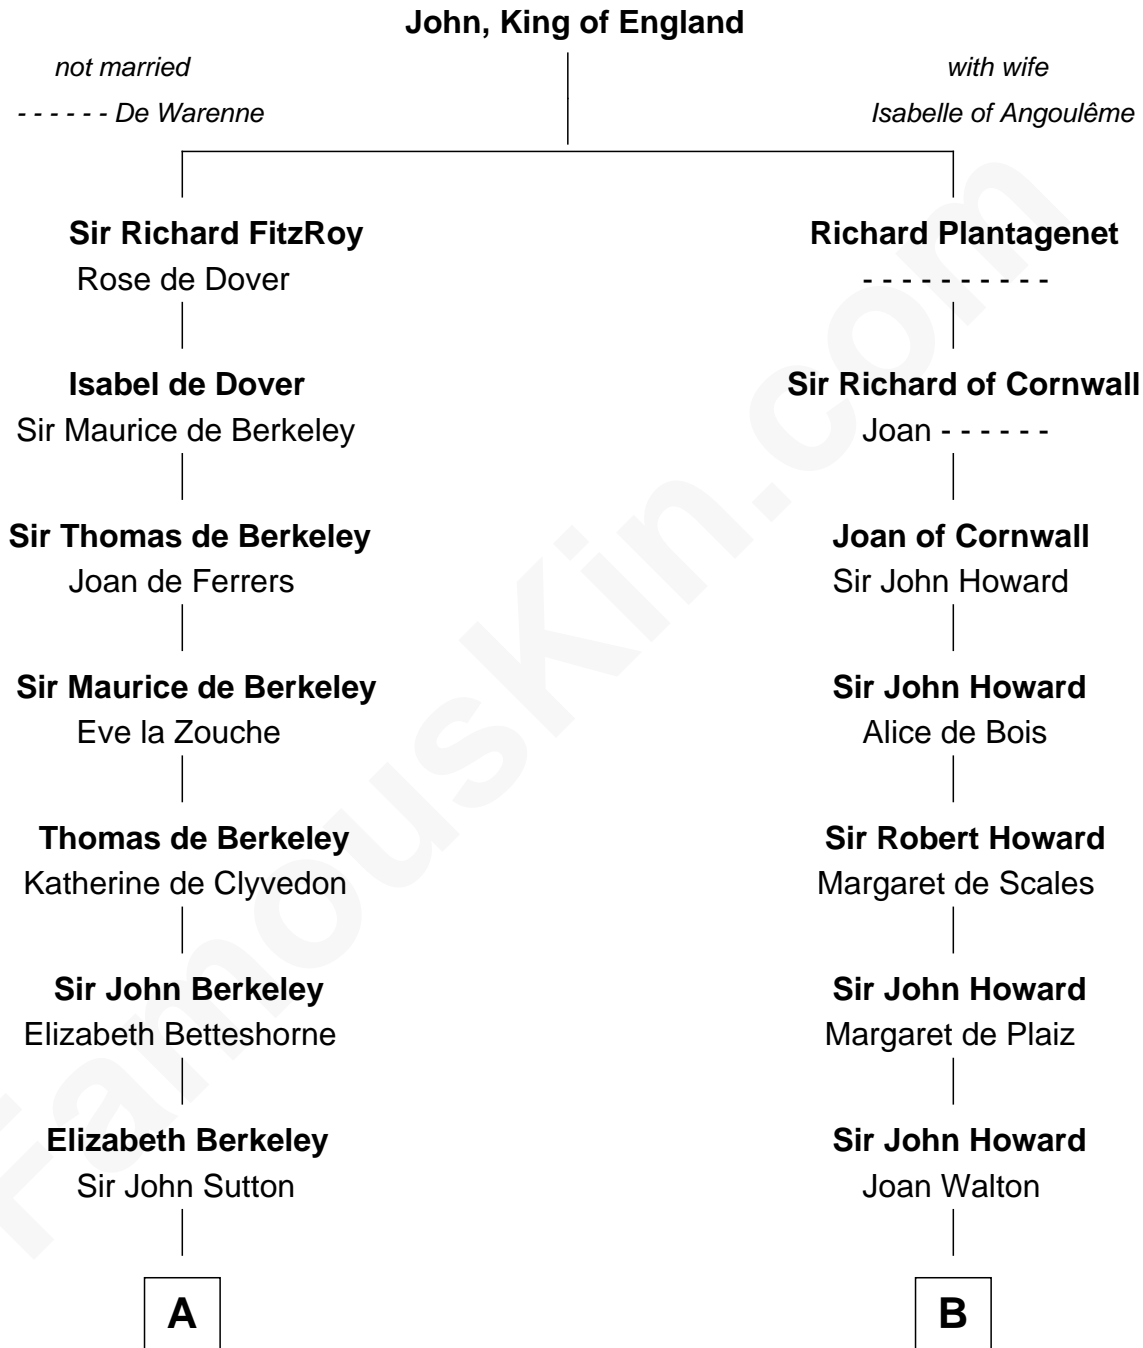

FamousKin.com

Relationship Chart of

J.P. Morgan, Jr.

American Banker and Philanthropist

18th cousin 2 times removed of

Samuel Howard

Boston Tea Party Participant

C

William Gedney Tracy

Rachel Huntington

Charles F. Tracy

Louisa Kirkland

Frances Louisa Tracy

John Pierpont Morgan

J.P. Morgan, Jr.

American Banker and Philanthropist

D

Martha Goffe

Ebenezer Howard

Samuel Howard

Boston Tea Party Participant

FamousKin.com