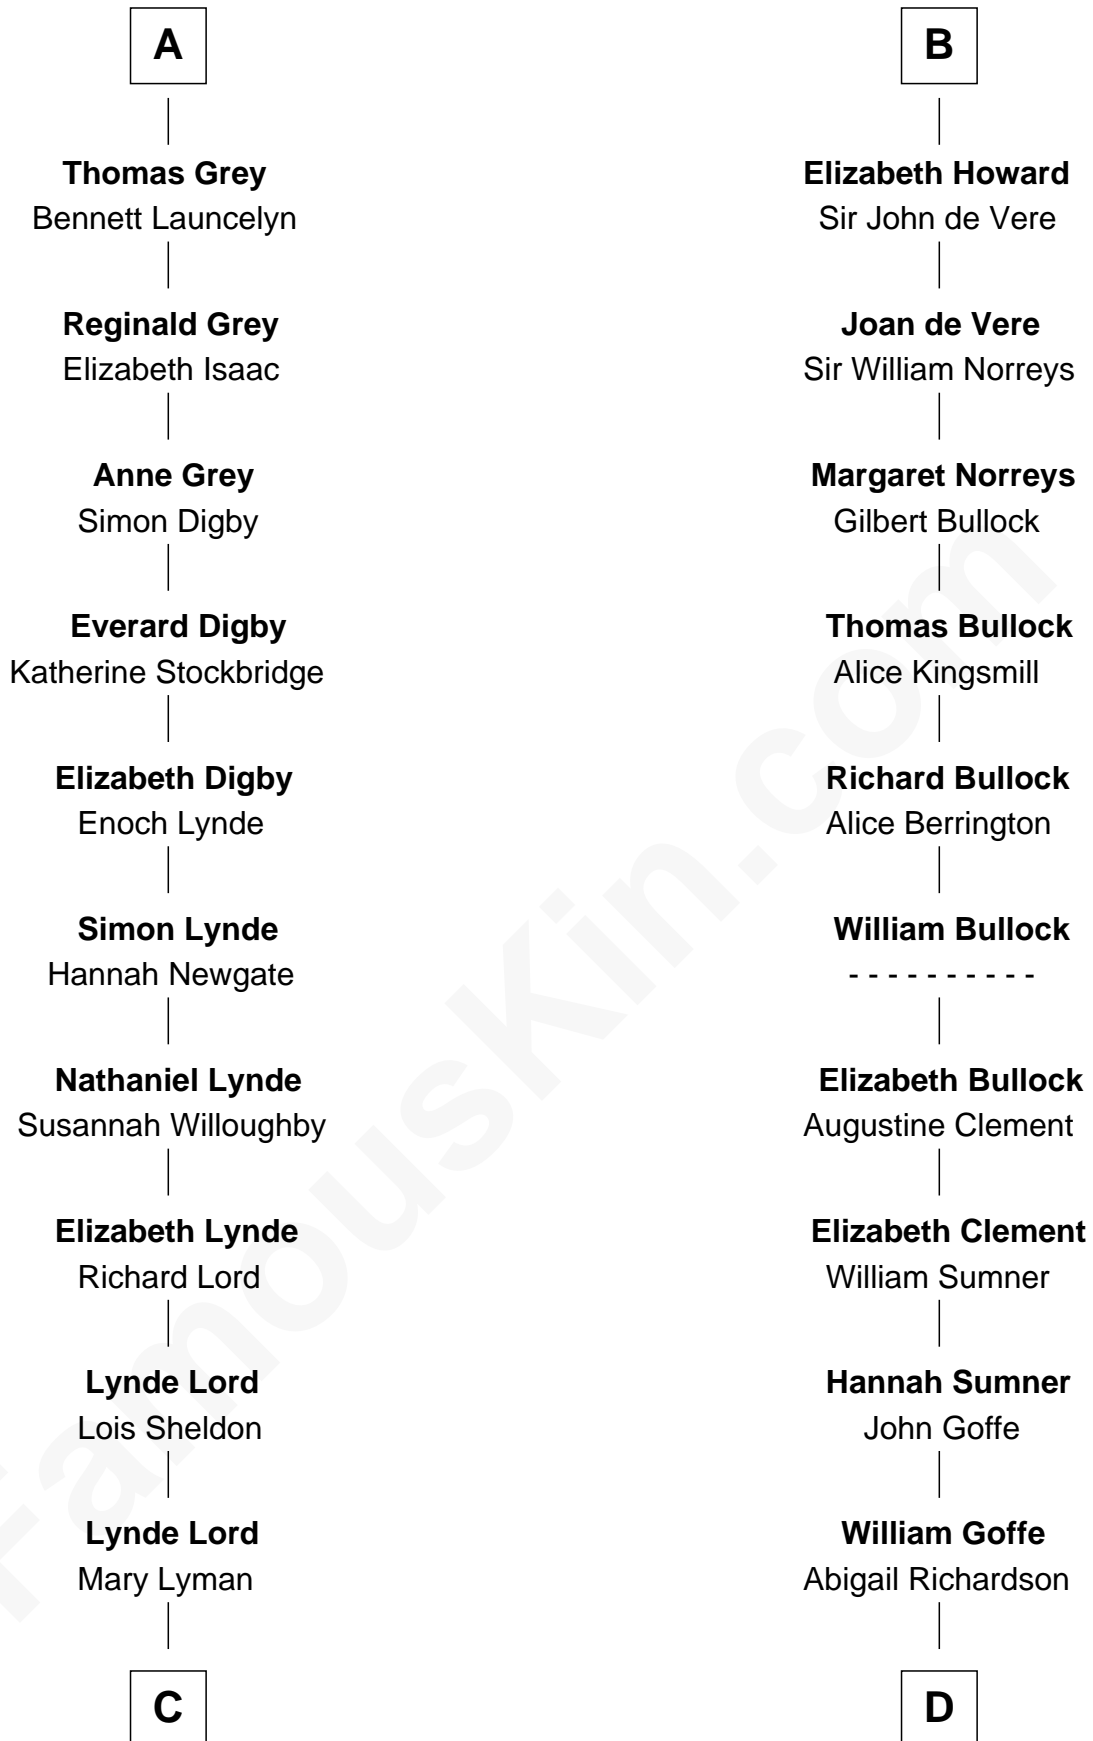

FamousKin.com Relationship Chart of

J.P. Morgan, Jr.

American Banker and Philanthropist

18th cousin 2 times removed of

Samuel Howard

Boston Tea Party Participant

C

Mary Sheldon Lord

John Pierpont

Juliet Pierpont

Junius Spencer Morgan

John Pierpont Morgan

Frances Louisa Tracy

J.P. Morgan, Jr.

American Banker and Philanthropist

D

Martha Goffe

Ebenezer Howard

Samuel Howard

Boston Tea Party Participant

FamousKin.com