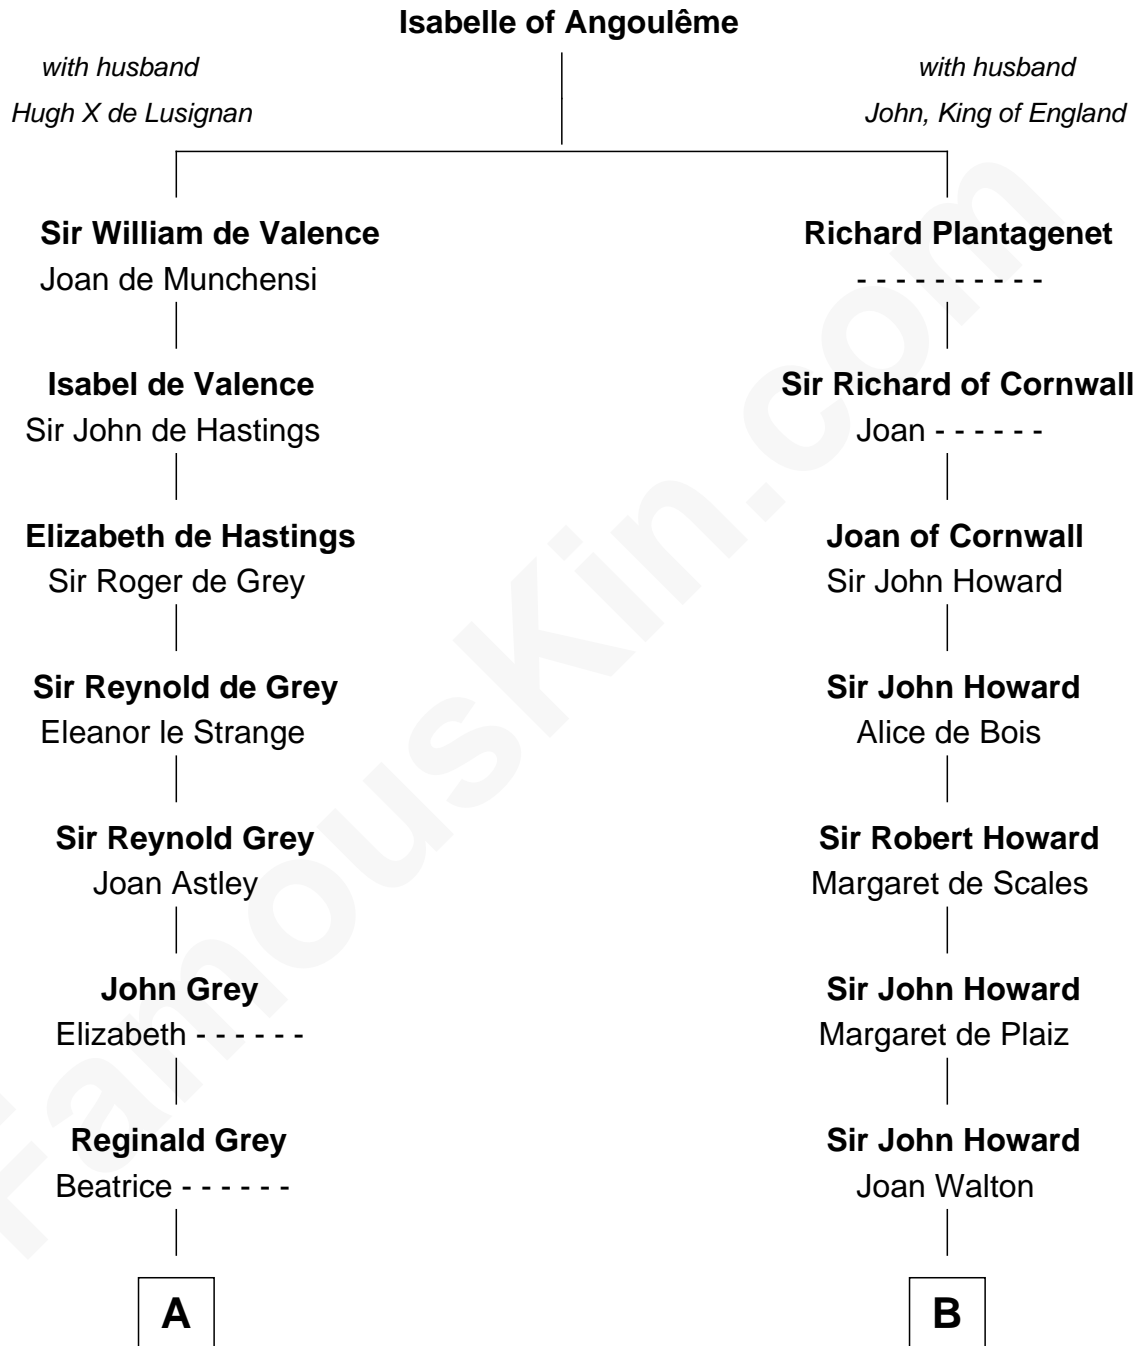

FamousKin.com Relationship Chart of

J.P. Morgan, Jr.

American Banker and Philanthropist

18th cousin 2 times removed of

Samuel Howard

Boston Tea Party Participant

C

Mary Sheldon Lord