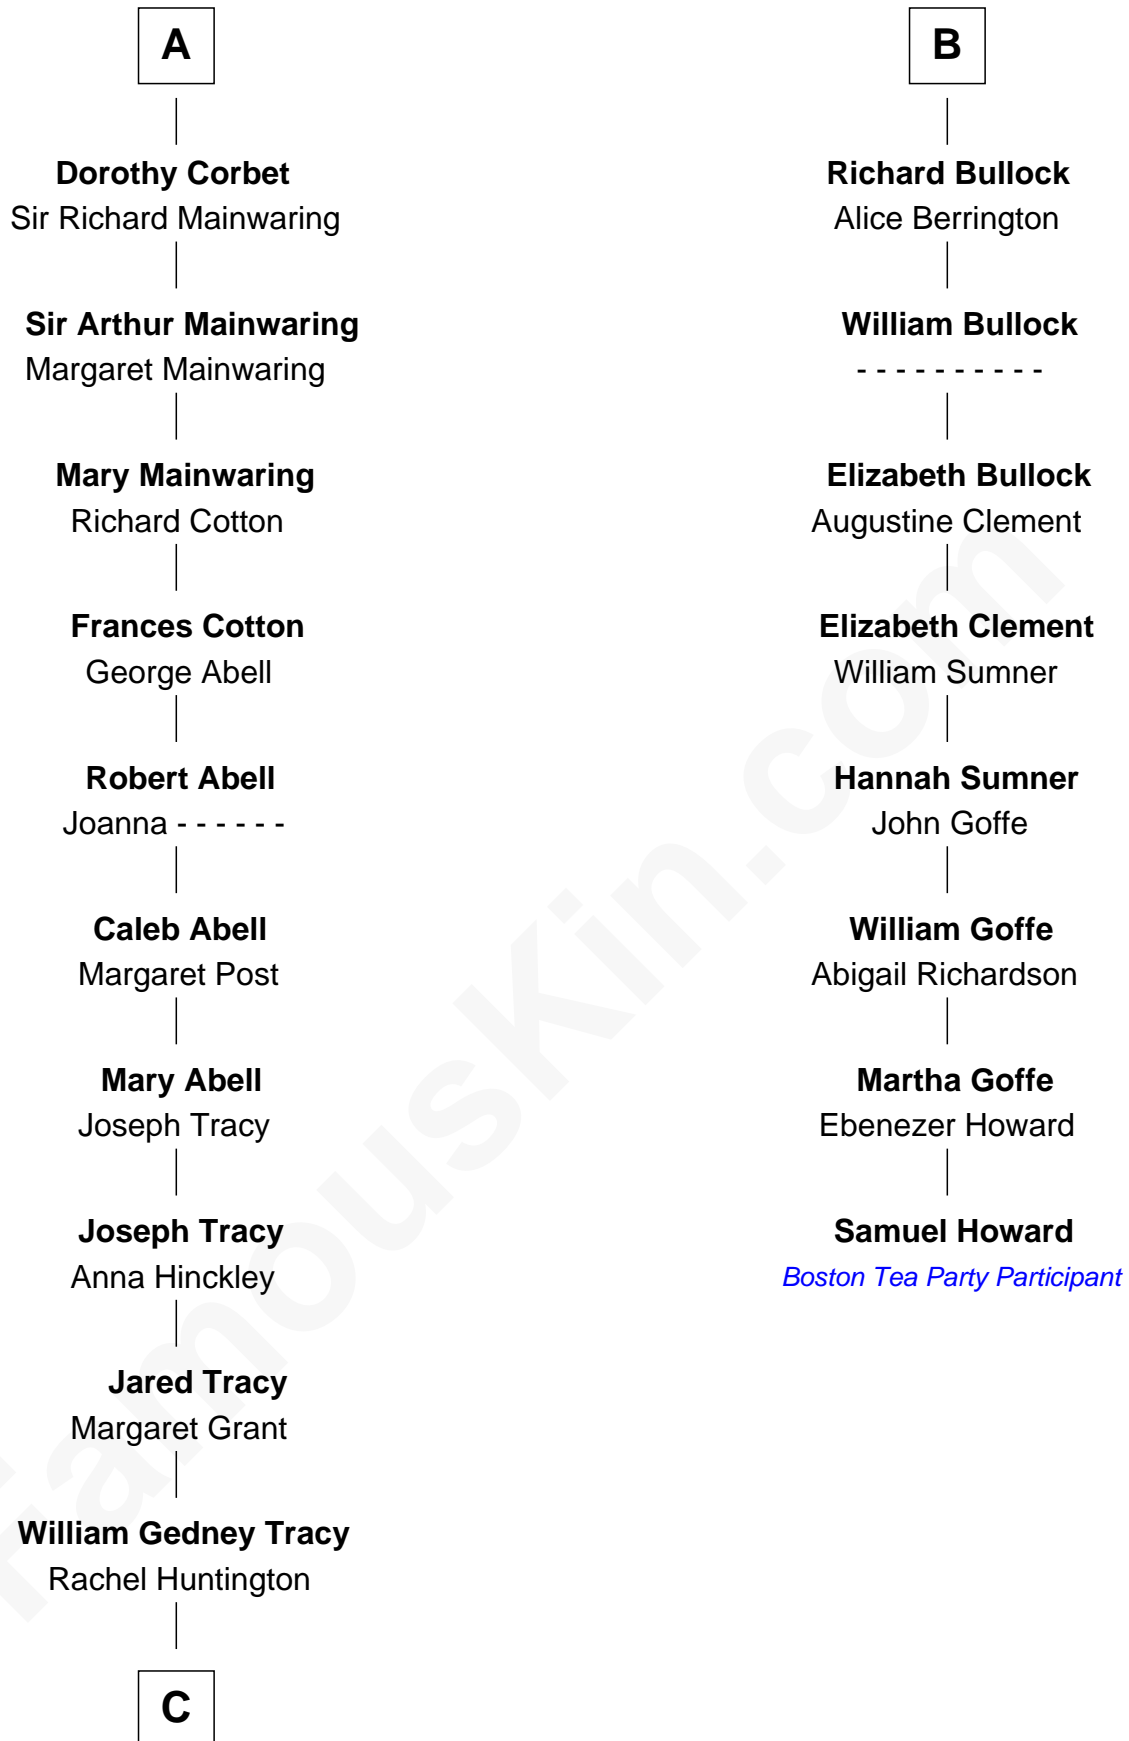

# FamousKin.com Relationship Chart of

**J.P. Morgan, Jr.**

*American Banker and Philanthropist*

14th cousin 5 times removed of

**Samuel Howard**

*Boston Tea Party Participant*

**Bartholomew de Badlesmere**

Margaret de Clare

**Elizabeth Butler**

John Talbot

**Ann Talbot**

Sir Henry Vernon

**Elizabeth Vernon**

Sir Robert Corbet

**A**

**Maud de Badlesmere**

John de Vere

**Aubrey de Vere**

Alice FitzWalter

**Sir Richard de Vere**

Alice Sergeaux

**Sir John de Vere**

Elizabeth Howard

**Joan de Vere**

Sir William Norreys

**Margaret Norreys**

Gilbert Bullock

**Thomas Bullock**

Alice Kingsmill

**B**

**C**

—  
**Charles F. Tracy**