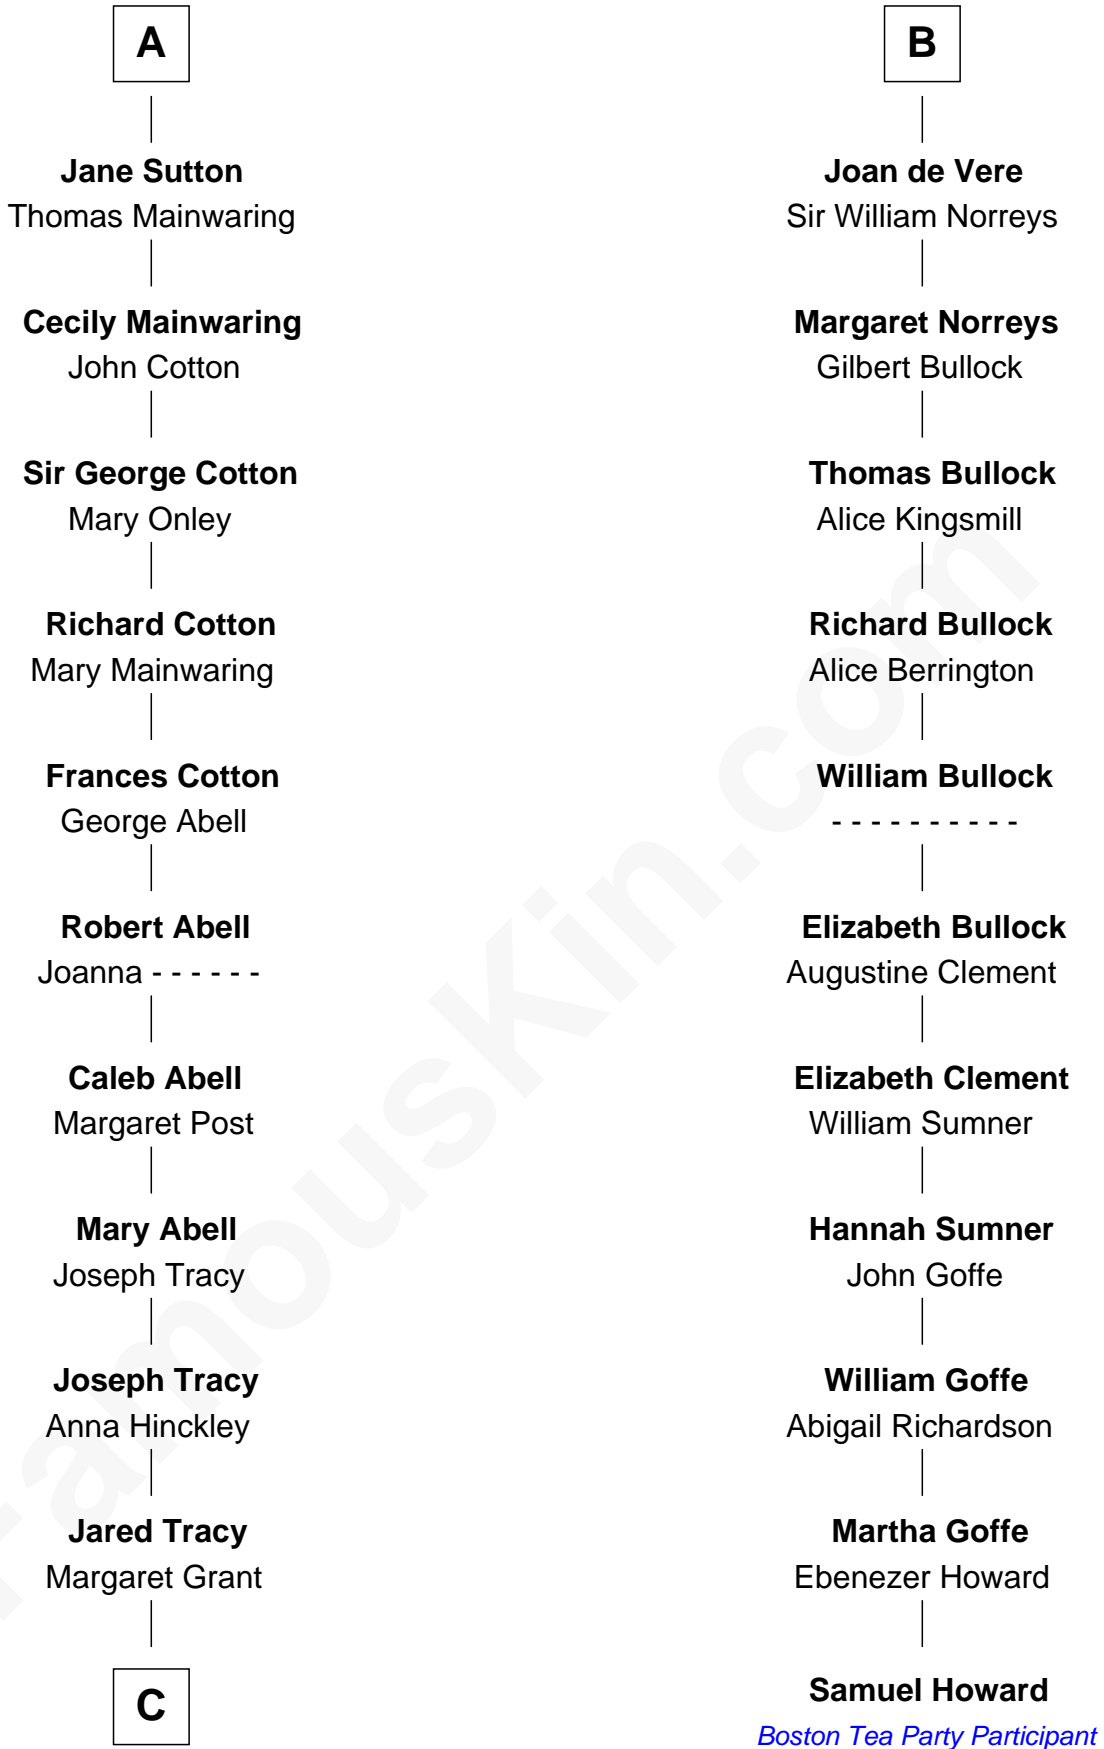

FamousKin.com

Relationship Chart of

J.P. Morgan, Jr.

American Banker and Philanthropist

17th cousin 3 times removed of

Samuel Howard

Boston Tea Party Participant

Sir Hugh le Despencer

Sir Hugh le Despencer

Isabella de Beauchamp

Hugh le Despencer

Eleanor de Clare

Isabel le Despencer

Richard Fitzalan

Sir Edmund Fitzalan

Sibyl de Montagu

Philippe Fitzalan

Sir Richard Sergeaux

Alice Sergeaux

Sir Richard de Vere

Sir John de Vere

Elizabeth Howard

B

C