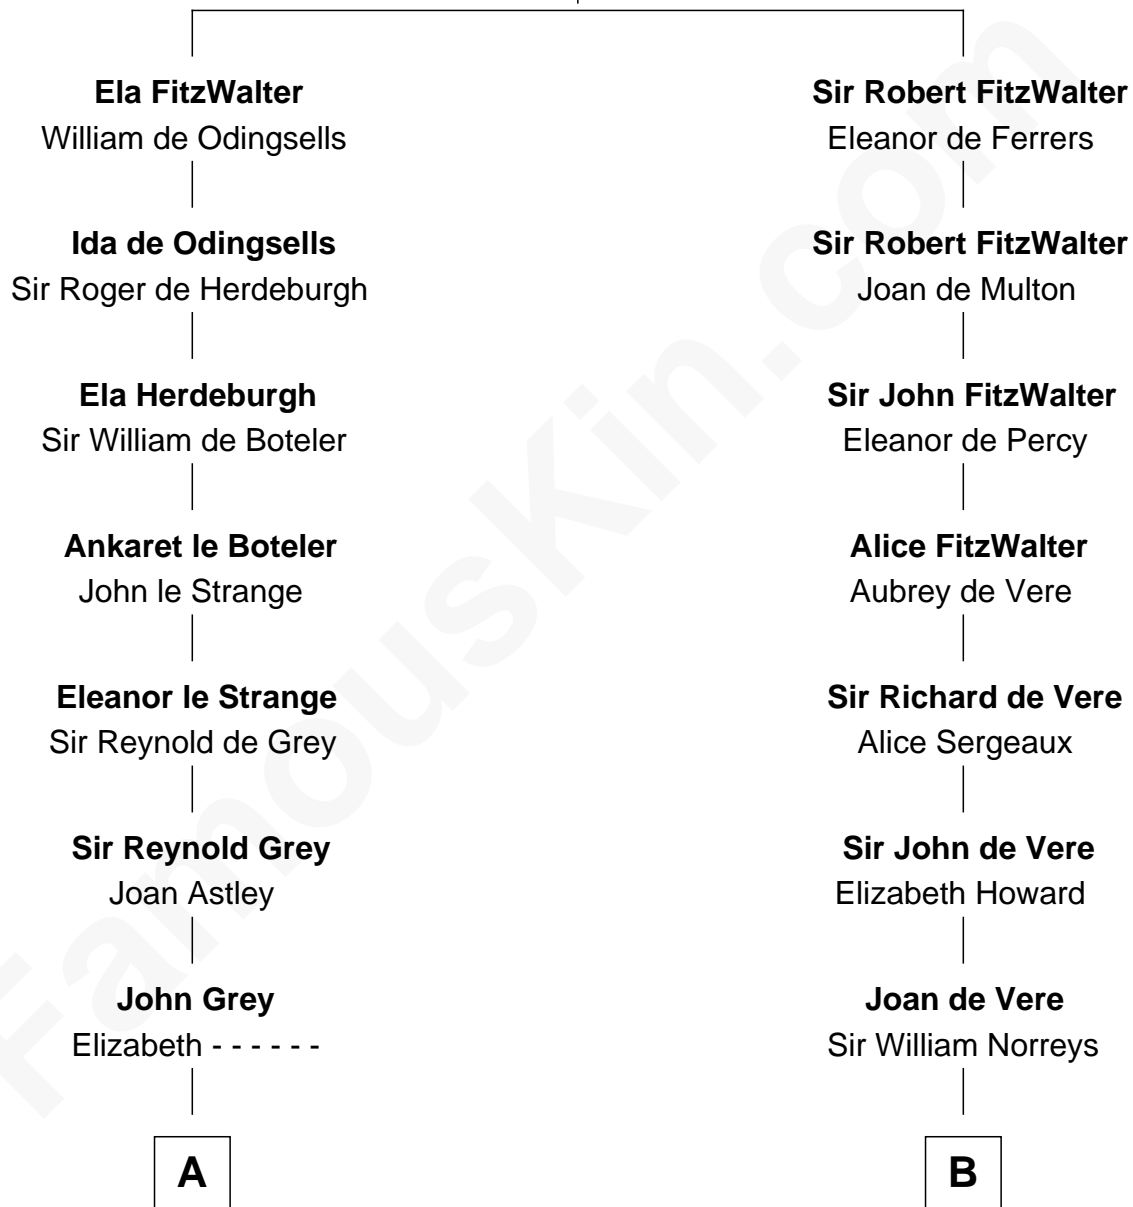

FamousKin.com Relationship Chart of

J.P. Morgan, Jr.

American Banker and Philanthropist

16th cousin 5 times removed of

Samuel Howard

Boston Tea Party Participant

Sir Walter FitzRobert

Ida Longespee

C

—
Lynde Lord

Mary Lyman

—
Mary Sheldon Lord

John Pierpont

—
Juliet Pierpont

Junius Spencer Morgan

—
John Pierpont Morgan