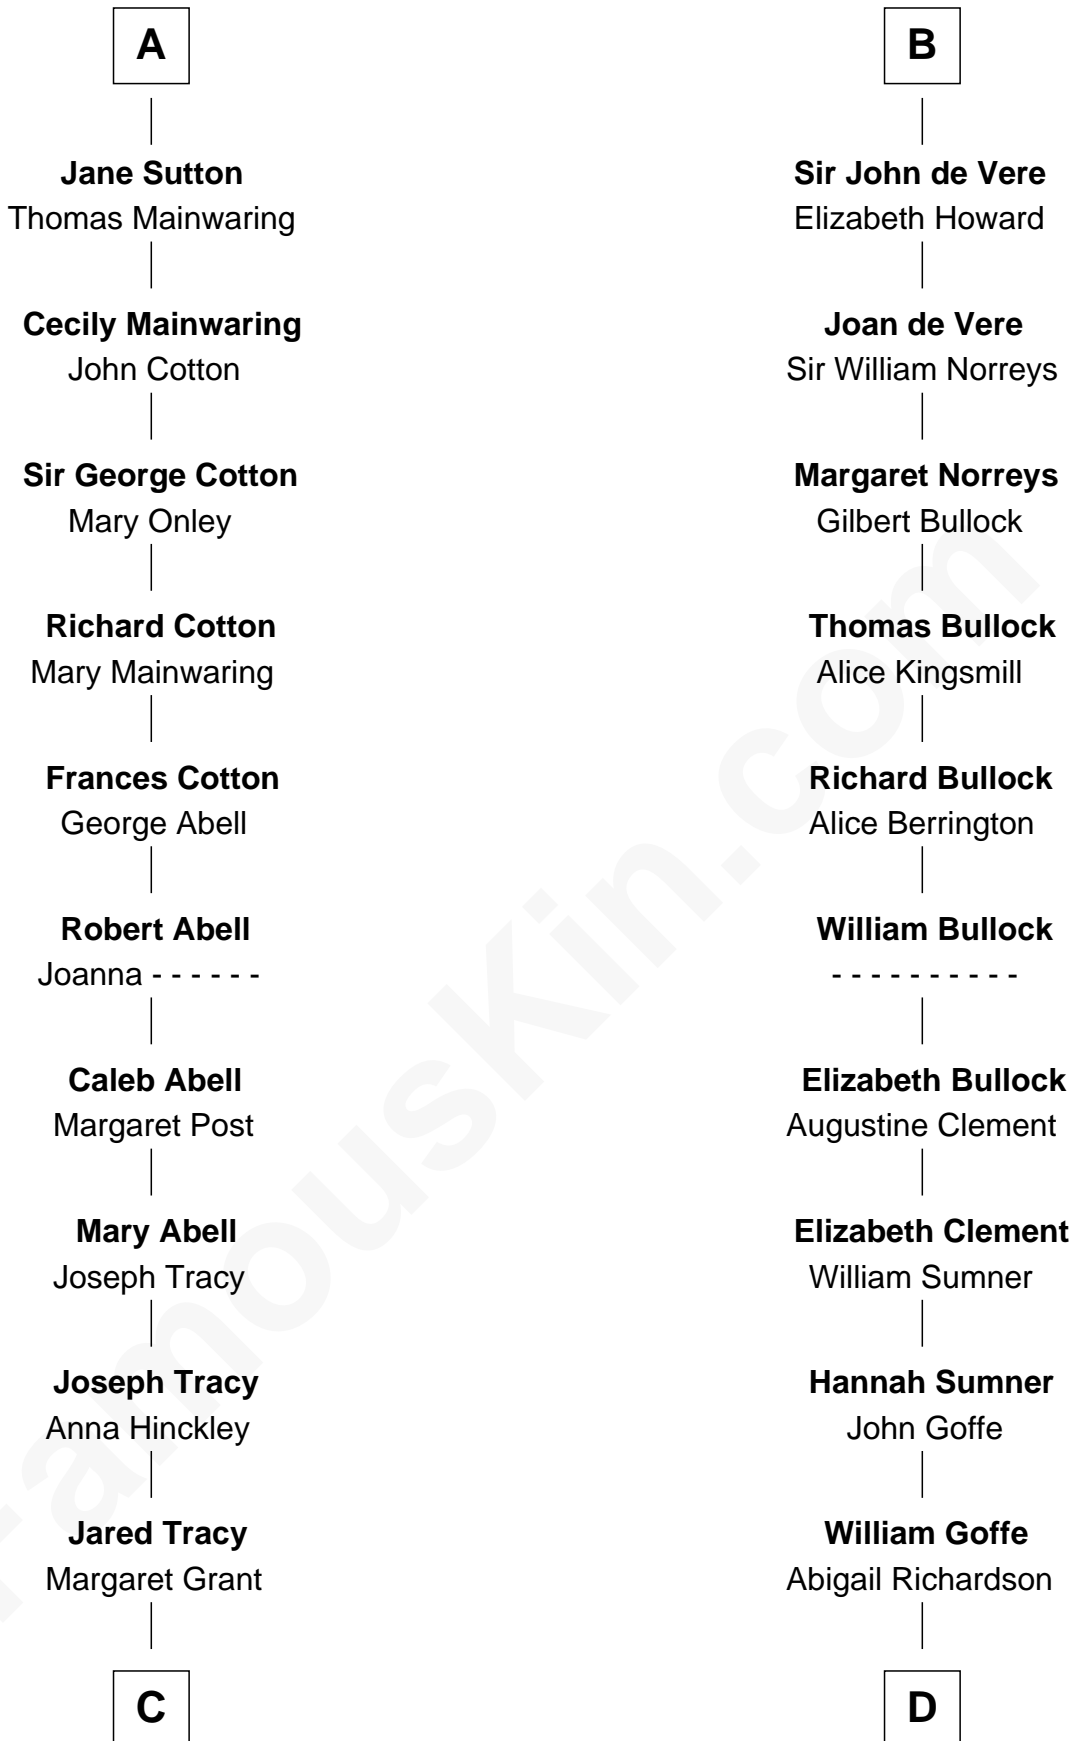

# FamousKin.com Relationship Chart of

**J.P. Morgan, Jr.**

*American Banker and Philanthropist*

**18th cousin 2 times removed of**

**Samuel Howard**

*Boston Tea Party Participant*

**Sir William Marshal**

Isabel de Clare

**C**

**William Gedney Tracy**

Rachel Huntington

**Charles F. Tracy**

Louisa Kirkland

**Frances Louisa Tracy**

John Pierpont Morgan

**J.P. Morgan, Jr.**