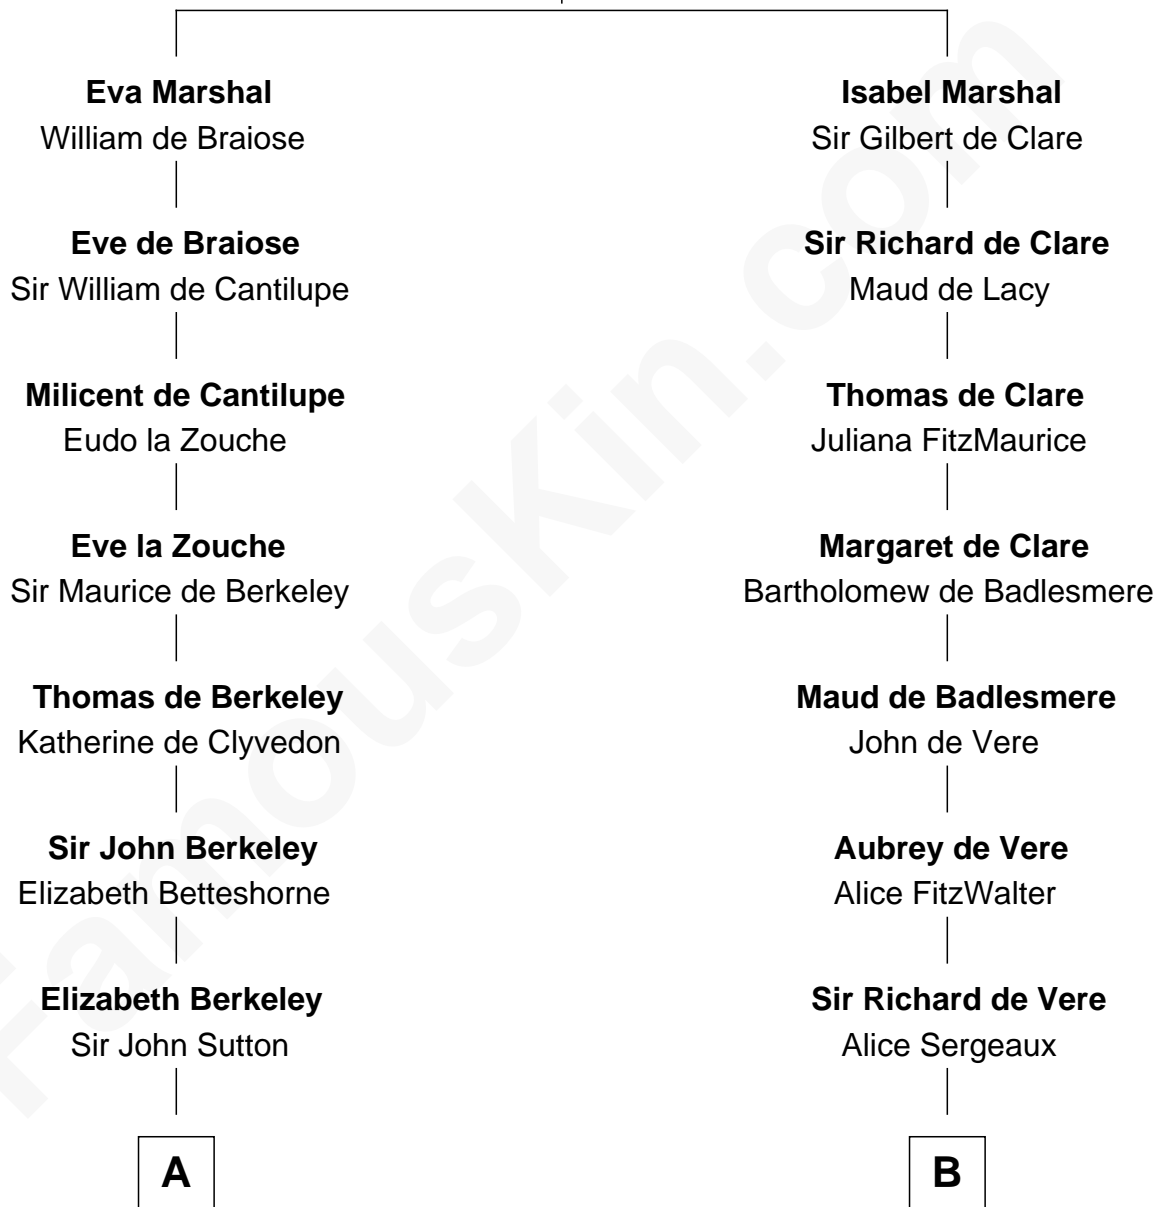

# FamousKin.com Relationship Chart of

**J.P. Morgan, Jr.**

*American Banker and Philanthropist*

**18th cousin 2 times removed of**

**Samuel Howard**

*Boston Tea Party Participant*

**Sir William Marshal**

Isabel de Clare

**C**

**William Gedney Tracy**

Rachel Huntington

**Charles F. Tracy**

Louisa Kirkland

**Frances Louisa Tracy**

John Pierpont Morgan

**J.P. Morgan, Jr.**