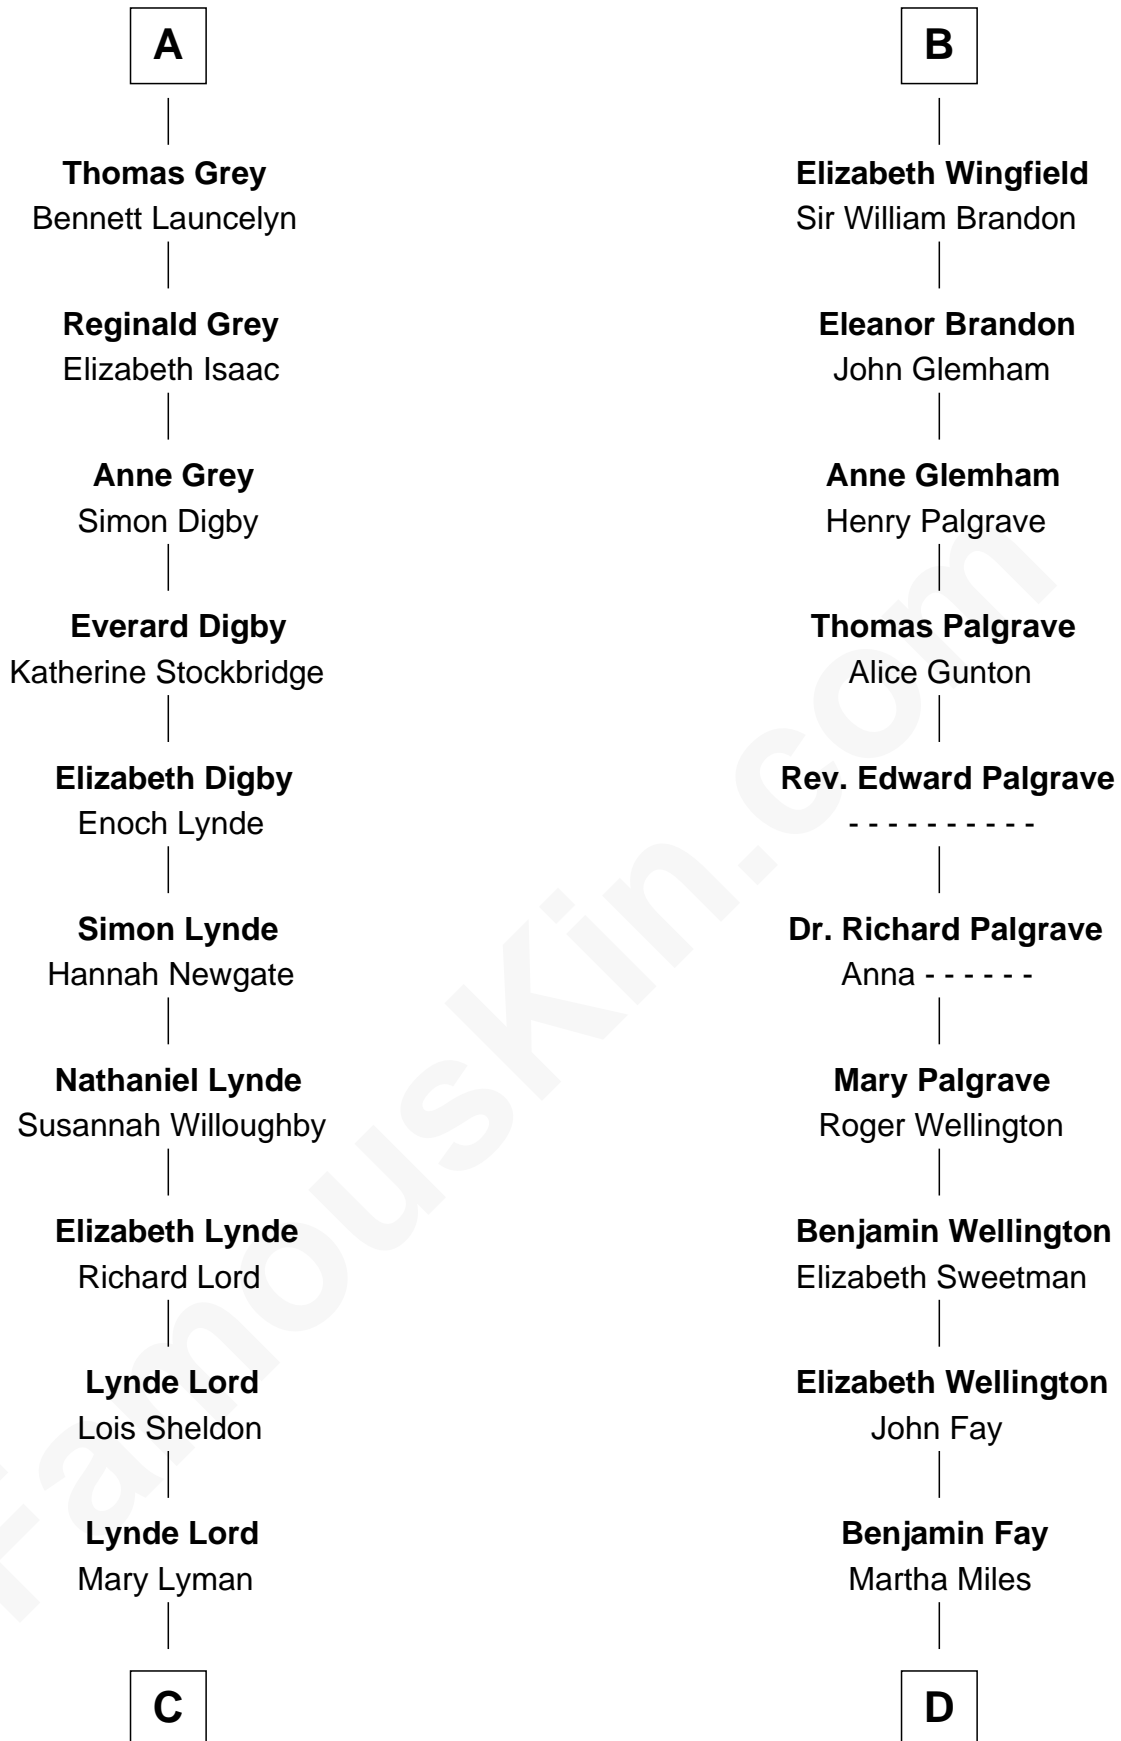

FamousKin.com Relationship Chart of

J.P. Morgan, Jr.

American Banker and Philanthropist

18th cousin 2 times removed of

Eli Whitney

Inventor of the Cotton Gin

Sir Humphrey de Bohun

Maud of Eu

C

Mary Sheldon Lord

John Pierpont

Juliet Pierpont

Junius Spencer Morgan

John Pierpont Morgan

Frances Louisa Tracy

J.P. Morgan, Jr.

American Banker and Philanthropist

D

Elizabeth Fay

Eli Whitney

Eli Whitney

Inventor of the Cotton Gin

FamousKin.com