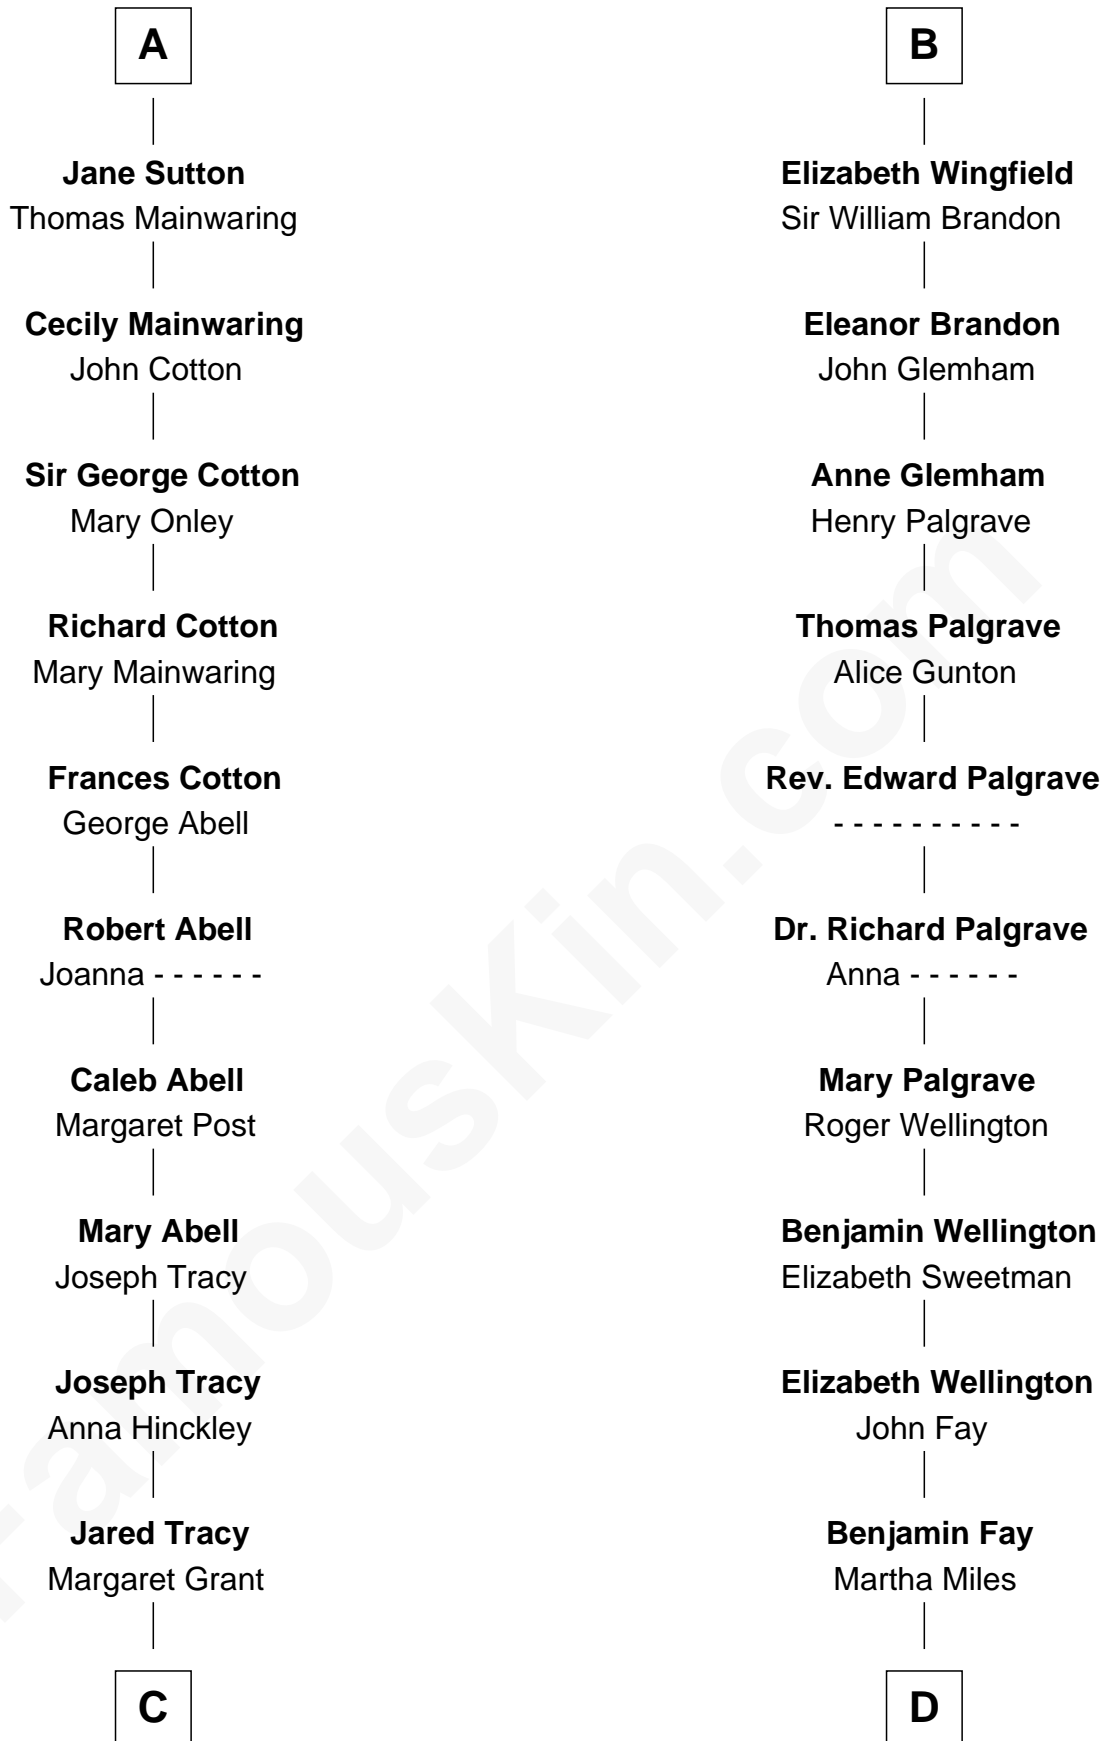

FamousKin.com Relationship Chart of

J.P. Morgan, Jr.

American Banker and Philanthropist

18th cousin 2 times removed of

Eli Whitney

Inventor of the Cotton Gin

John, King of England

not married
----- *De Warenne*

Henry Plantagenet
Maud de Chaworth

Sir Maurice de Berkeley
Eve la Zouche

Eleanor Plantagenet
Richard Fitzalan

Thomas de Berkeley
Katherine de Clyvedon

Sir Richard Fitzalan
Elizabeth de Bohun

Sir John Berkeley
Elizabeth Betteshorne

Elizabeth Fitzalan
Sir Robert Goushill

Elizabeth Berkeley
Sir John Sutton

Elizabeth Goushill
Sir Robert Wingfield

A

B

FamousKin.com