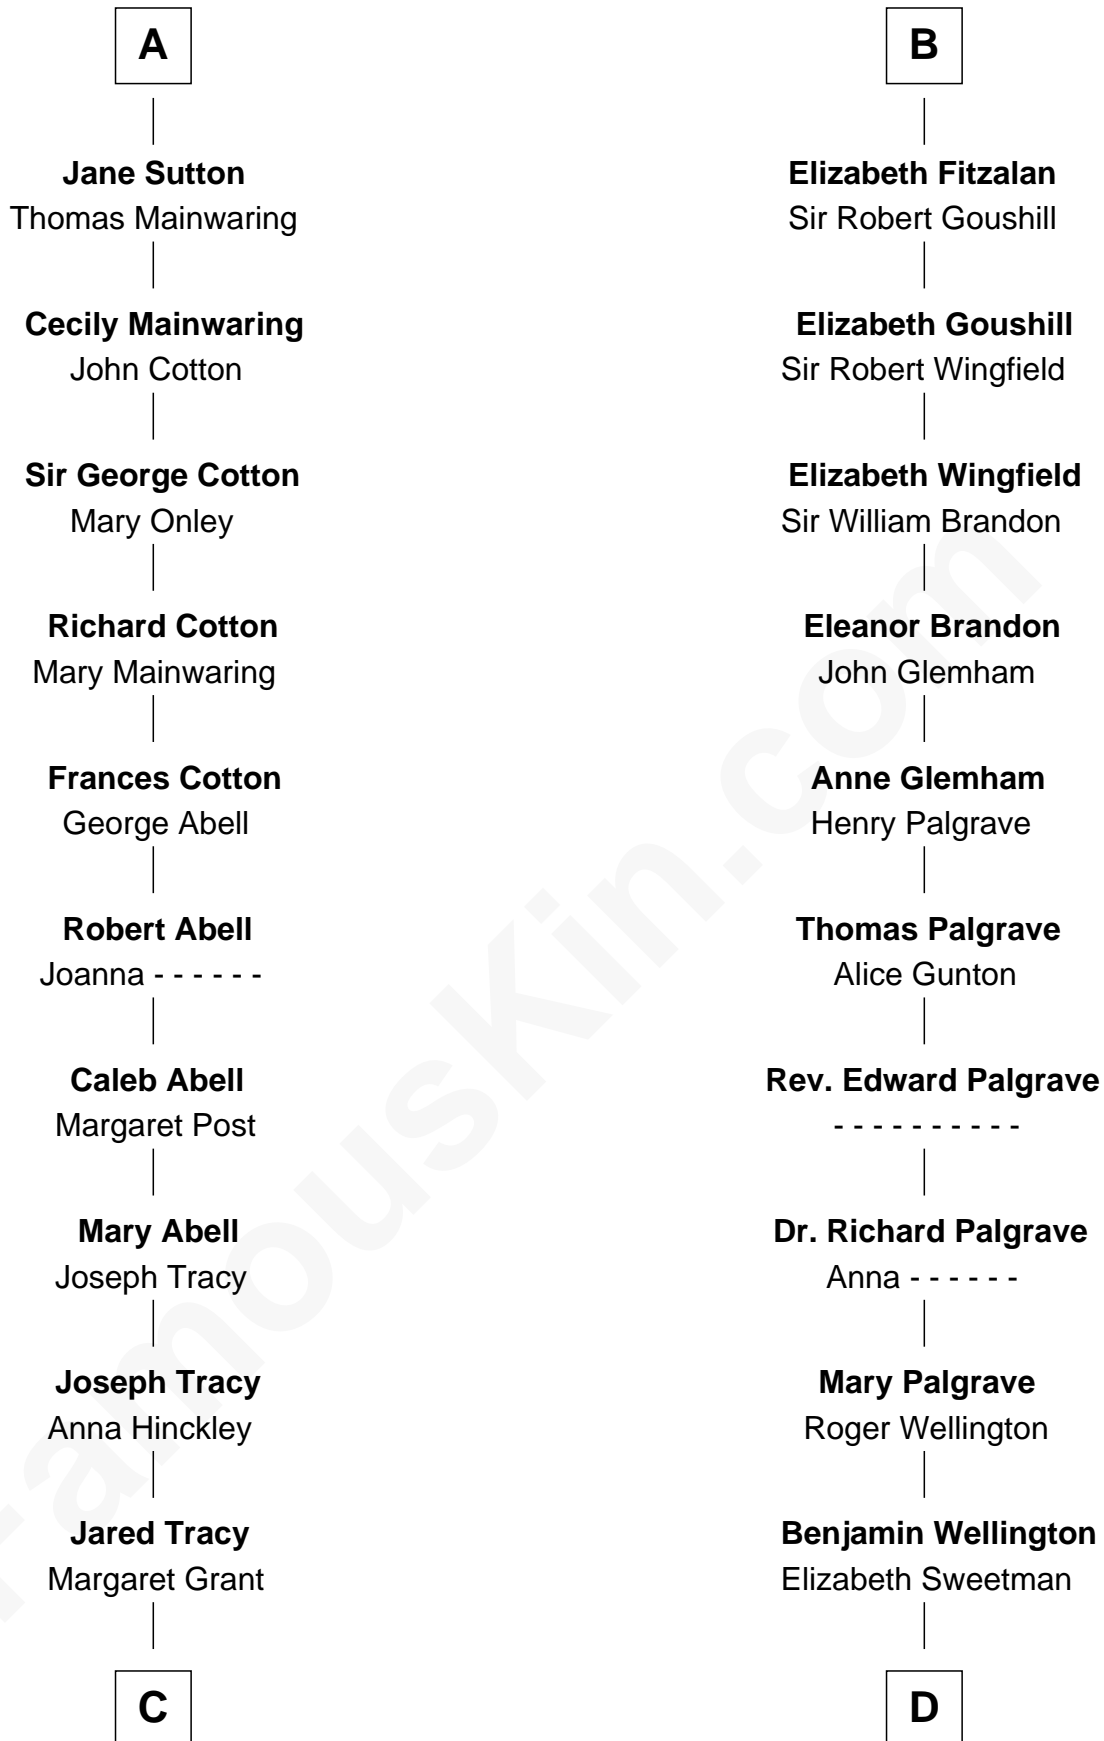

FamousKin.com Relationship Chart of

J.P. Morgan, Jr.

American Banker and Philanthropist

20th cousin of

Eli Whitney

Inventor of the Cotton Gin

Hugh de Kevelioc
Bertrade de Montfort

Agnes of Chester
Sir William de Ferrers

Sir William de Ferrers
Margaret de Quincy

Joan de Ferrers
Sir Thomas de Berkeley

Sir Maurice de Berkeley
Eve la Zouche

Thomas de Berkeley
Katherine de Clyvedon

Sir John Berkeley
Elizabeth Betteshorne

Elizabeth Berkeley
Sir John Sutton

A

Hawise of Chester
Sir Robert II de Quincy

Margaret de Quincy
John de Lacy

Maud de Lacy
Sir Richard de Clare

Thomas de Clare
Juliana FitzMaurice

Margaret de Clare
Bartholomew de Badlesmere

Elizabeth de Badlesmere
Sir William de Bohun

Elizabeth de Bohun
Sir Richard Fitzalan

B

C

William Gedney Tracy

Rachel Huntington

Charles F. Tracy

Louisa Kirkland

Frances Louisa Tracy