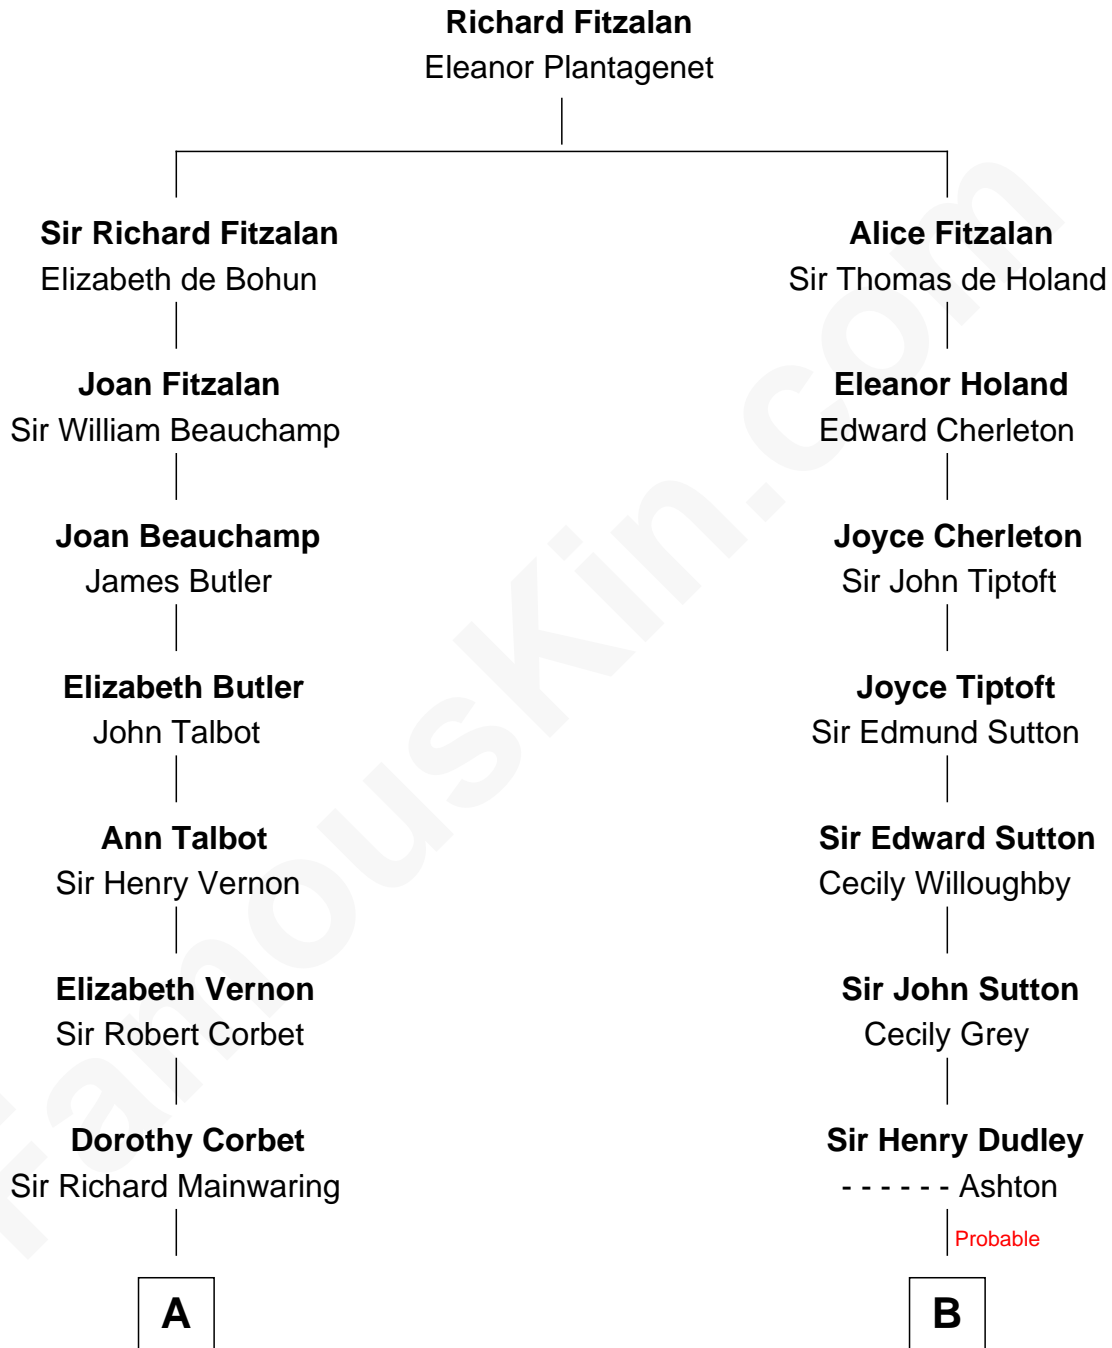

# FamousKin.com Relationship Chart of

**J.P. Morgan, Jr.**

*American Banker and Philanthropist*

17th cousin 1 time removed of

**Dr. H. H. Holmes**

*Serial Killer aka "Devil in the White City"*

**C**

—  
**Frances Louisa Tracy**