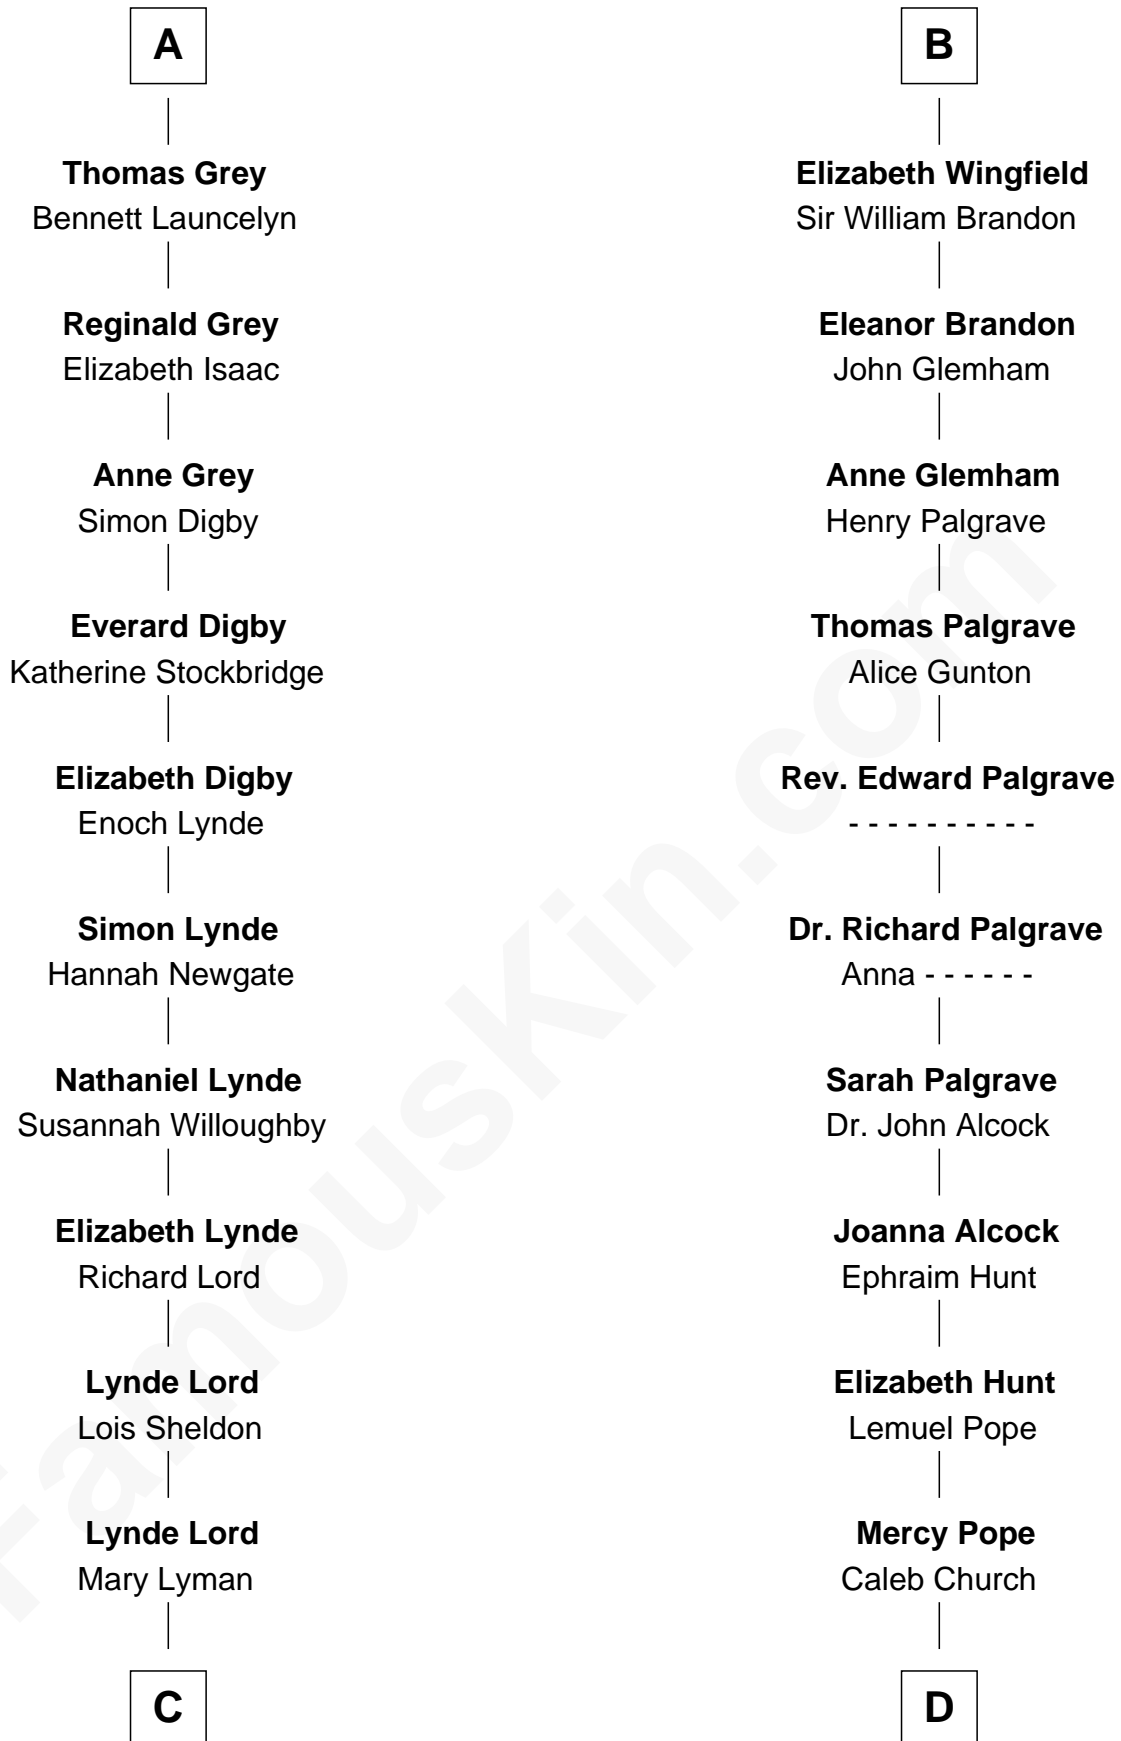

FamousKin.com Relationship Chart of

J.P. Morgan, Jr.

American Banker and Philanthropist

20th cousin 1 time removed of

Franklin D. Roosevelt

32nd U.S. President

Sir Humphrey de Bohun

Maud of Eu

C

Mary Sheldon Lord

John Pierpont

Juliet Pierpont

Junius Spencer Morgan

John Pierpont Morgan

Frances Louisa Tracy

J.P. Morgan, Jr.

Sara Delano

James Roosevelt

Franklin D. Roosevelt

32nd U.S. President