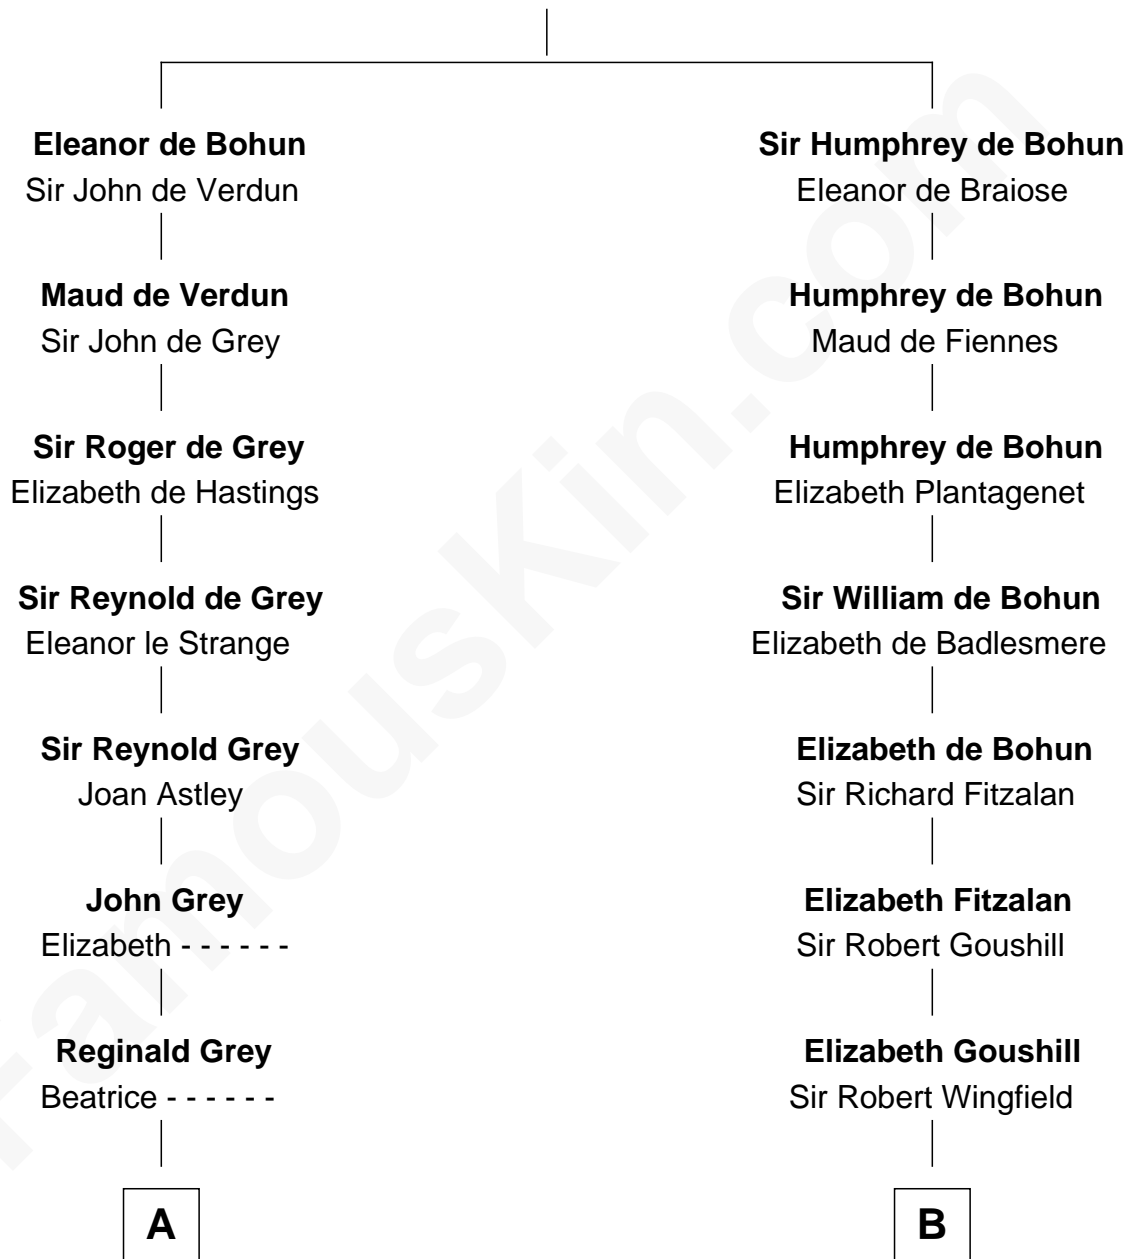

FamousKin.com Relationship Chart of

J.P. Morgan, Jr.

American Banker and Philanthropist

20th cousin 1 time removed of

Franklin D. Roosevelt

32nd U.S. President

Sir Humphrey de Bohun

Maud of Eu

C

Mary Sheldon Lord

John Pierpont

Juliet Pierpont

Junius Spencer Morgan

John Pierpont Morgan

Frances Louisa Tracy

J.P. Morgan, Jr.

Sara Delano

James Roosevelt

Franklin D. Roosevelt

32nd U.S. President