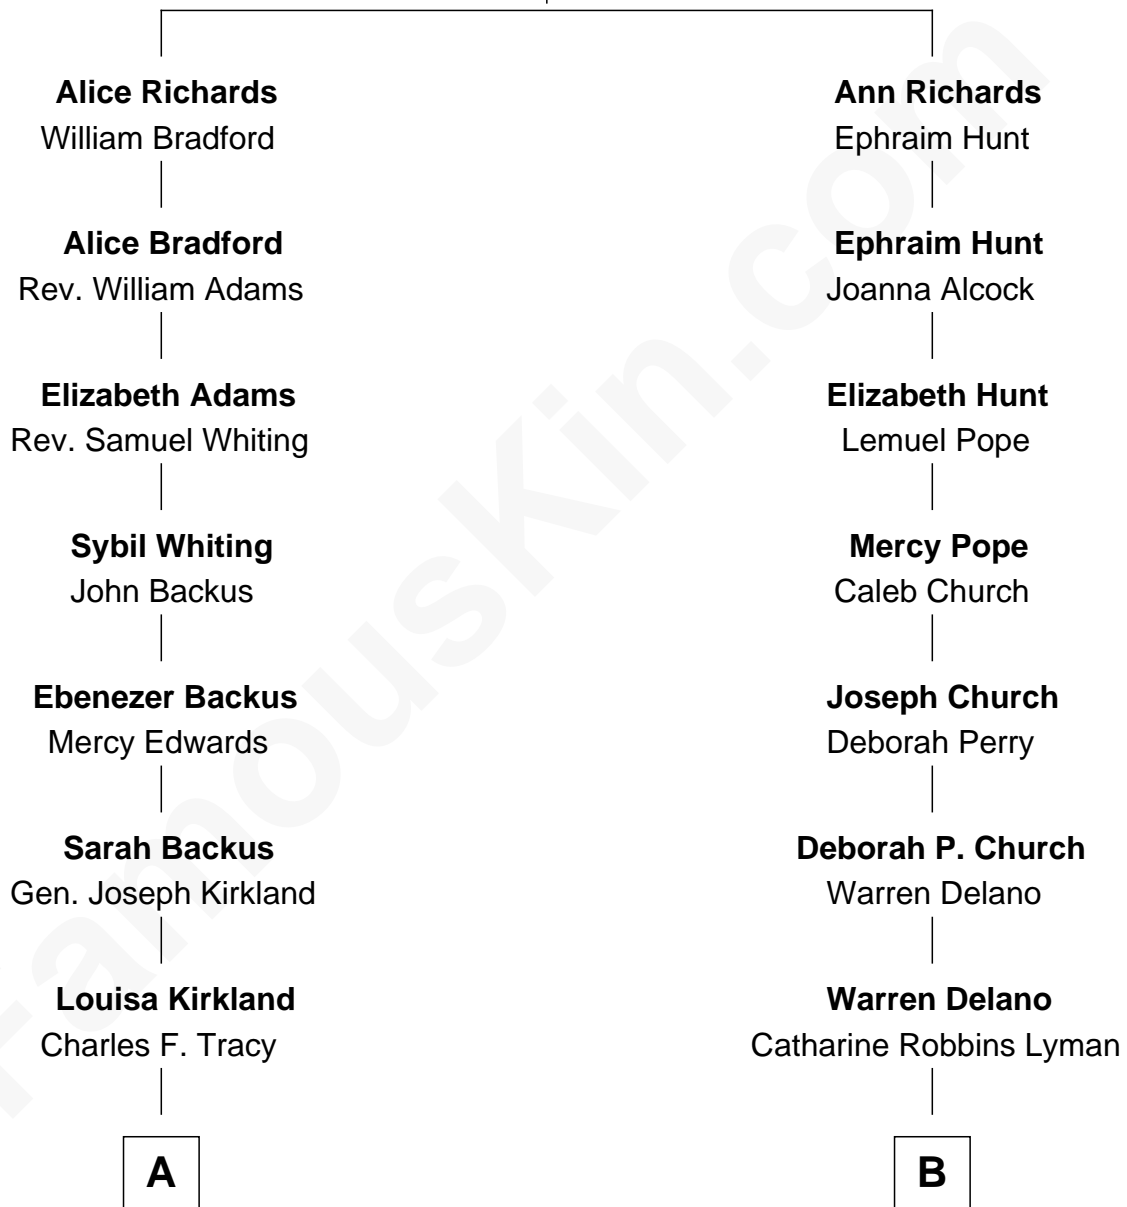

FamousKin.com Relationship Chart of

J.P. Morgan, Jr.

American Banker and Philanthropist

8th cousin of

Franklin D. Roosevelt

32nd U.S. President

Thomas Richards

Welthian - - - - -

A

Frances Louisa Tracy

John Pierpont Morgan

J.P. Morgan, Jr.

American Banker and Philanthropist

B

Sara Delano

James Roosevelt

Franklin D. Roosevelt

32nd U.S. President

FamousKin.com