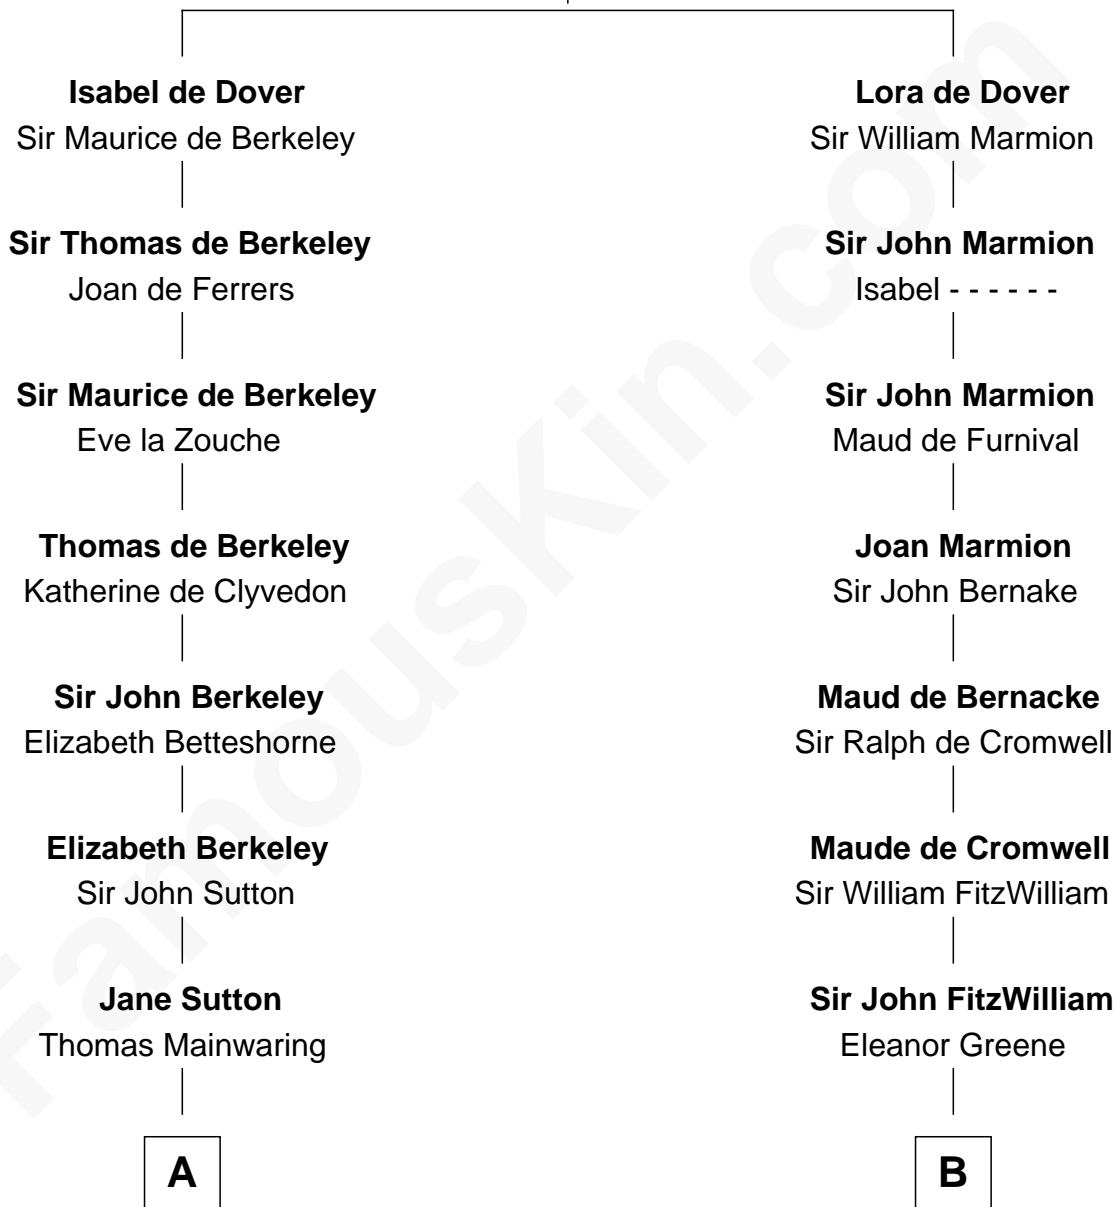

FamousKin.com Relationship Chart of

J.P. Morgan, Jr.

American Banker and Philanthropist

19th cousin 2 times removed of

Franklin D. Roosevelt

32nd U.S. President

Sir Richard FitzRoy

Rose de Dover

C

Charles F. Tracy
Louisa Kirkland

Frances Louisa Tracy
John Pierpont Morgan

J.P. Morgan, Jr.
American Banker and Philanthropist

D

Rebecca Smith
John Aspinwall

John Aspinwall
Susan Howland

Mary Rebecca Aspinwall
Isaac Daniel Roosevelt

James Roosevelt
Sara Delano

Franklin D. Roosevelt
32nd U.S. President

FamousKin.com