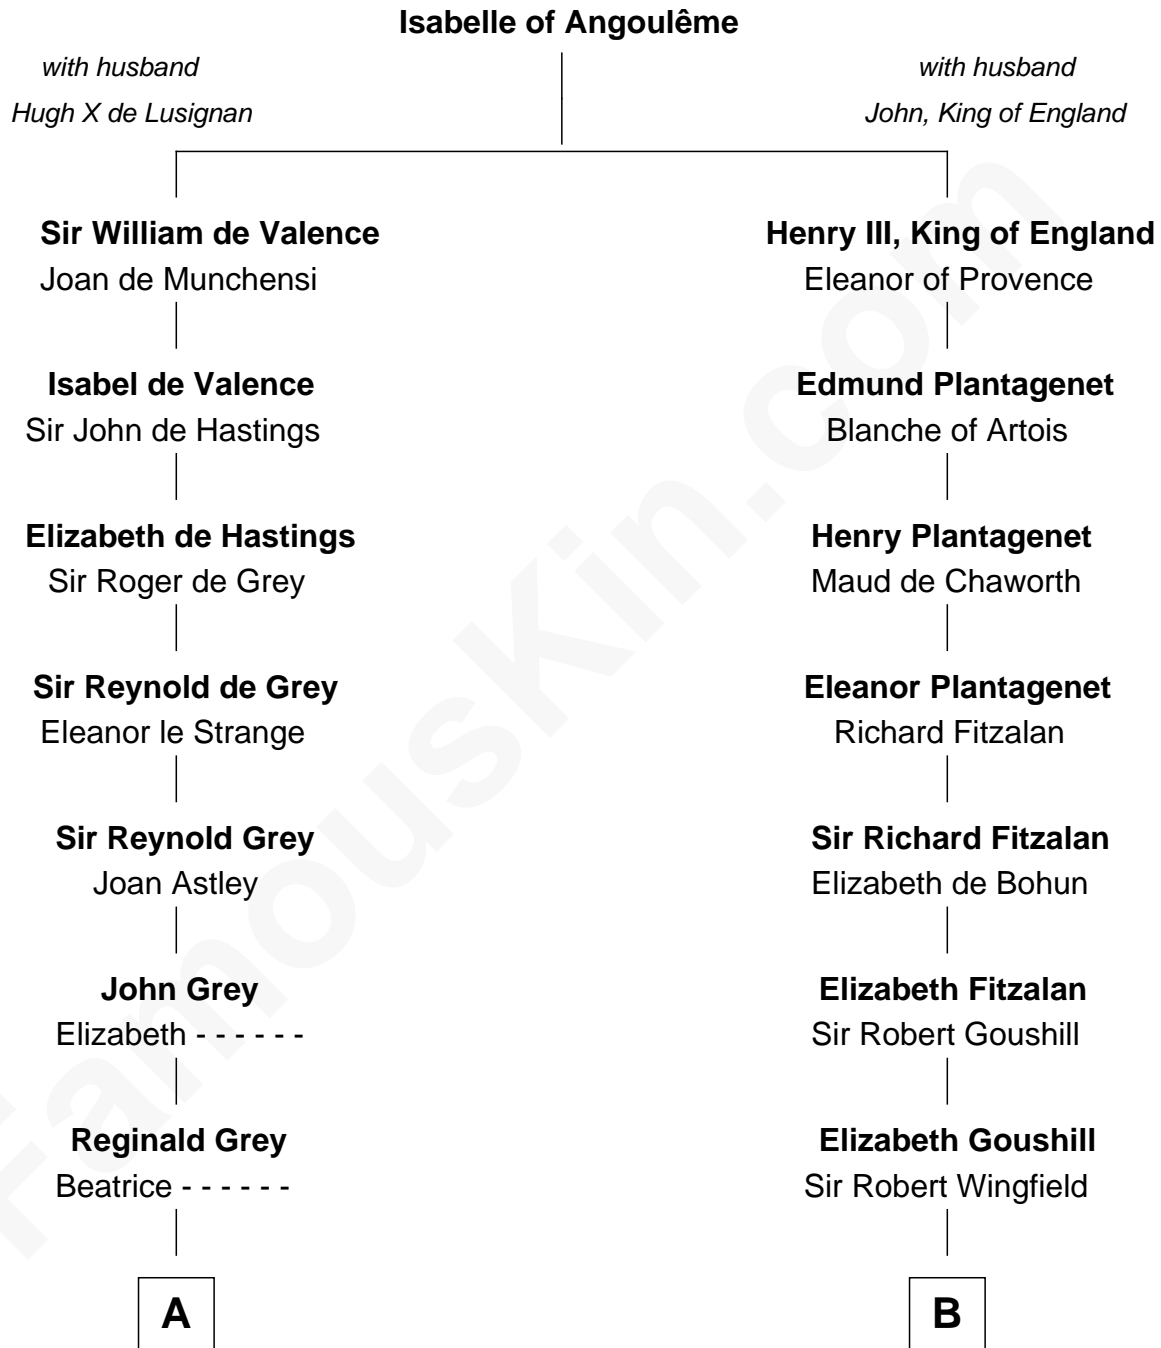

FamousKin.com Relationship Chart of

J.P. Morgan, Jr.

American Banker and Philanthropist

20th cousin 1 time removed of

Franklin D. Roosevelt

32nd U.S. President

C

Mary Sheldon Lord