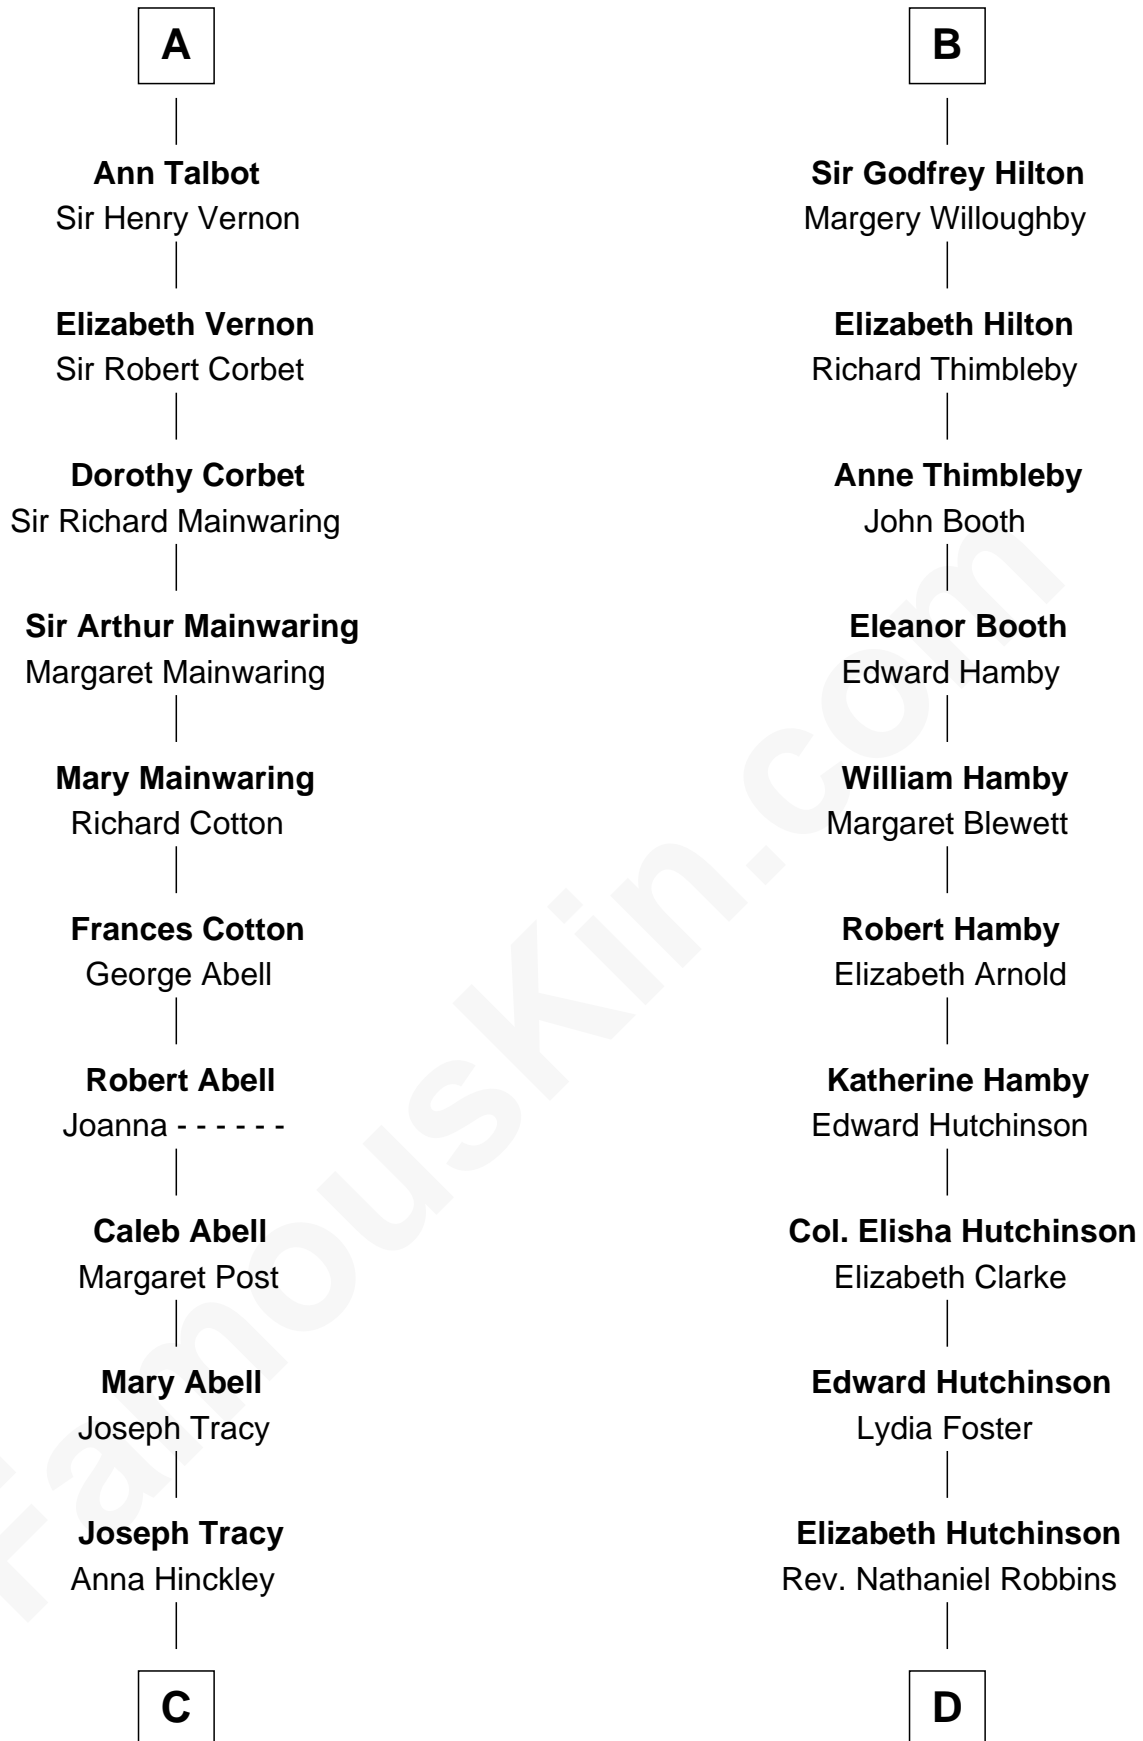

FamousKin.com Relationship Chart of

J.P. Morgan, Jr.

American Banker and Philanthropist

21st cousin of

Franklin D. Roosevelt

32nd U.S. President

Hugh le Bigod

Maud Marshal

C

Jared Tracy
Margaret Grant

William Gedney Tracy
Rachel Huntington

Charles F. Tracy
Louisa Kirkland

Frances Louisa Tracy
John Pierpont Morgan

J.P. Morgan, Jr.
American Banker and Philanthropist

D

Edward Hutchinson Robbins
Elizabeth Murray