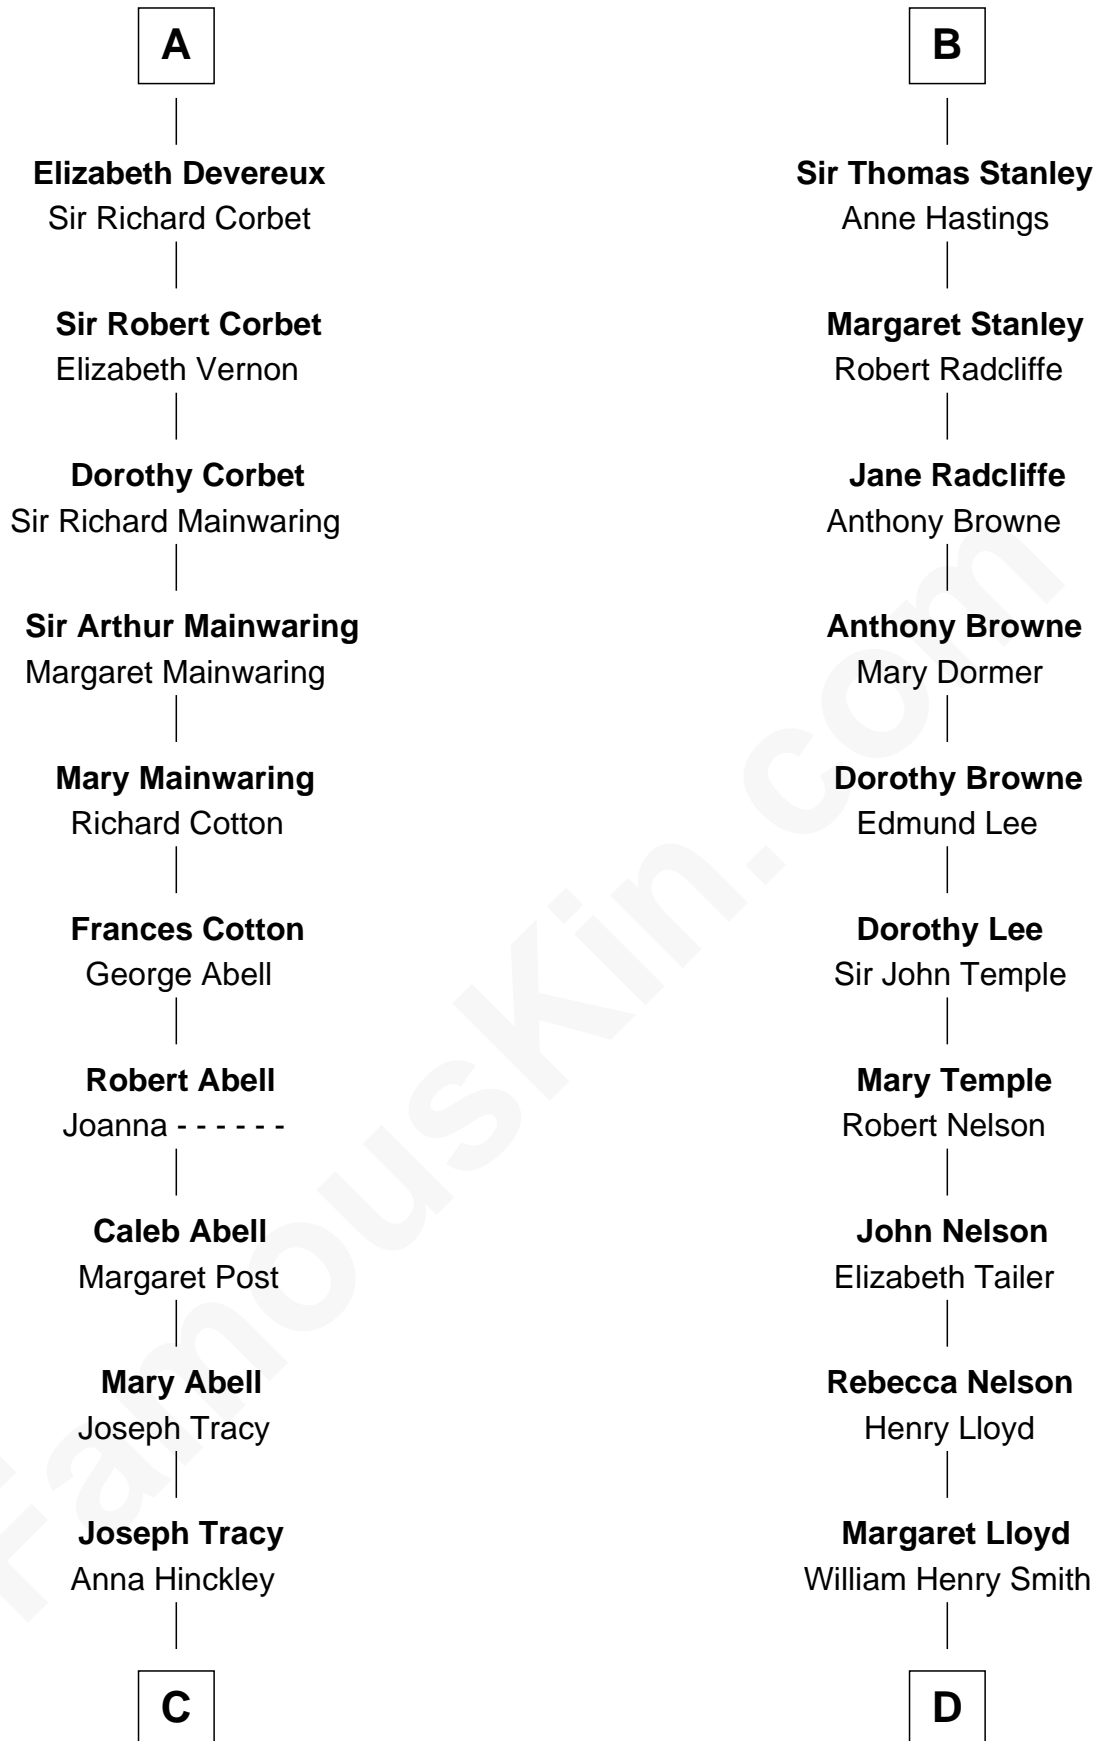

# FamousKin.com Relationship Chart of

**J.P. Morgan, Jr.**

*American Banker and Philanthropist*

21st cousin of

**Franklin D. Roosevelt**

*32nd U.S. President*

**Sir Edmund Mortimer**

Margaret de Fiennes

**C**

**Jared Tracy**  
Margaret Grant

**William Gedney Tracy**  
Rachel Huntington

**Charles F. Tracy**  
Louisa Kirkland

**Frances Louisa Tracy**  
John Pierpont Morgan

**J.P. Morgan, Jr.**  
*American Banker and Philanthropist*

**D**

**Rebecca Smith**  
John Aspinwall

**John Aspinwall**  
Susan Howland

**Mary Rebecca Aspinwall**  
Isaac Daniel Roosevelt

**James Roosevelt**  
Sara Delano

**Franklin D. Roosevelt**  
*32nd U.S. President*