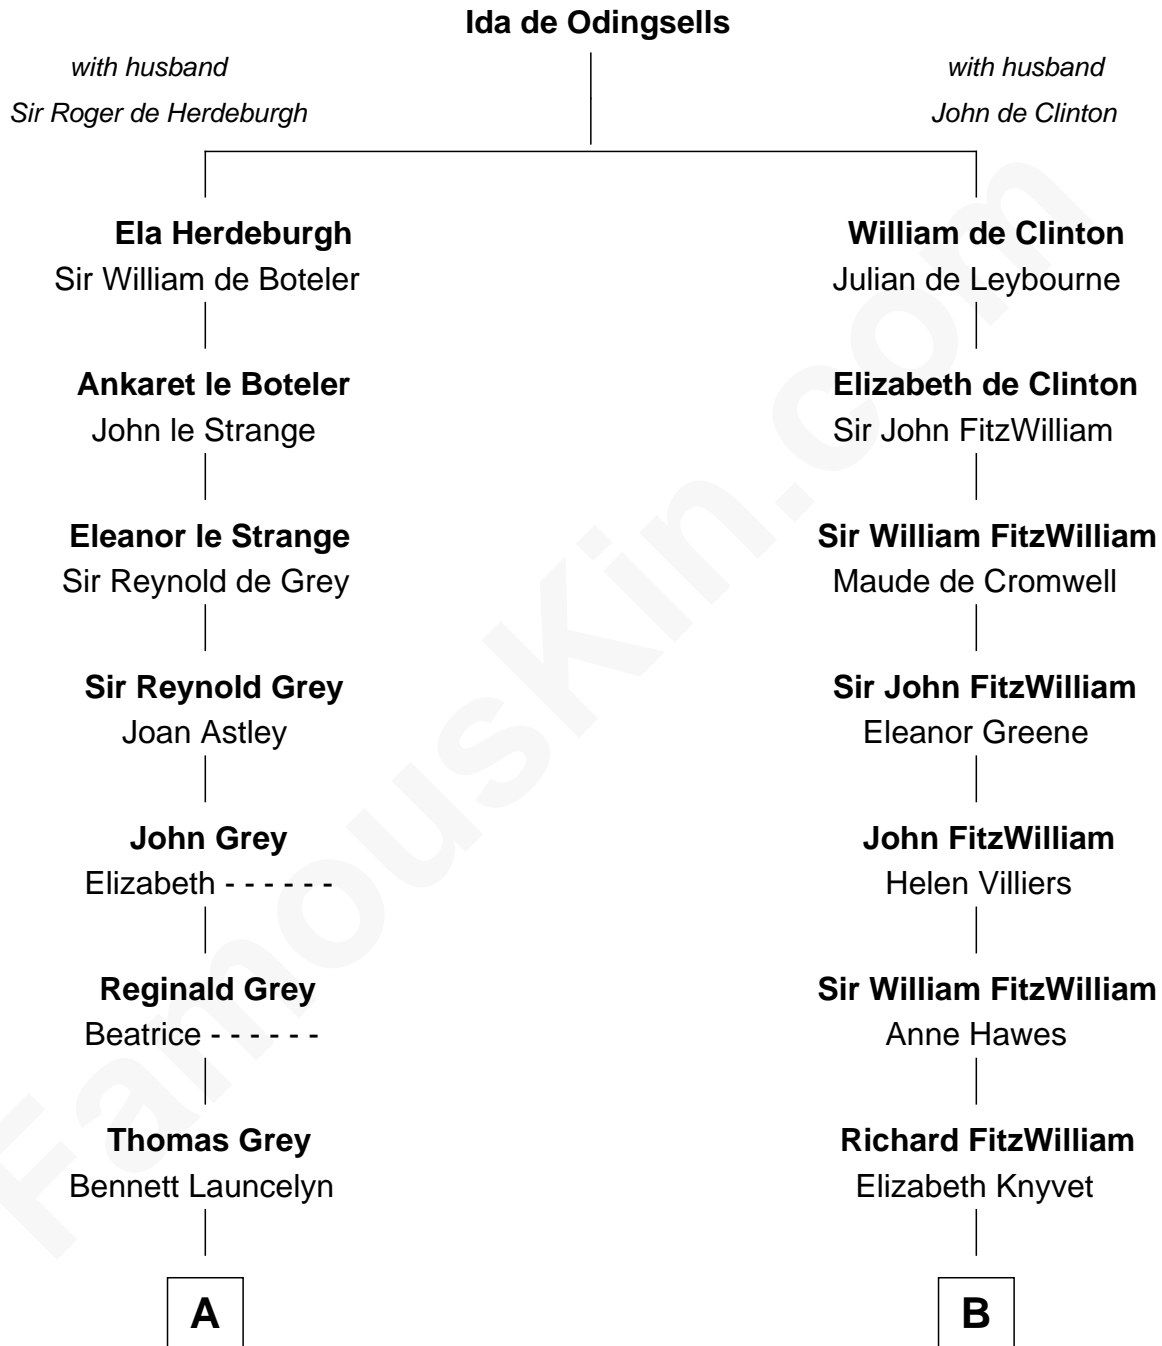

FamousKin.com Relationship Chart of

J.P. Morgan, Jr.

American Banker and Philanthropist

18th cousin 1 time removed of

Franklin D. Roosevelt

32nd U.S. President

C

Juliet Pierpont
Junius Spencer Morgan

John Pierpont Morgan
Frances Louisa Tracy

J.P. Morgan, Jr.
American Banker and Philanthropist

D

James Roosevelt
Sara Delano

Franklin D. Roosevelt
32nd U.S. President

FamousKin.com