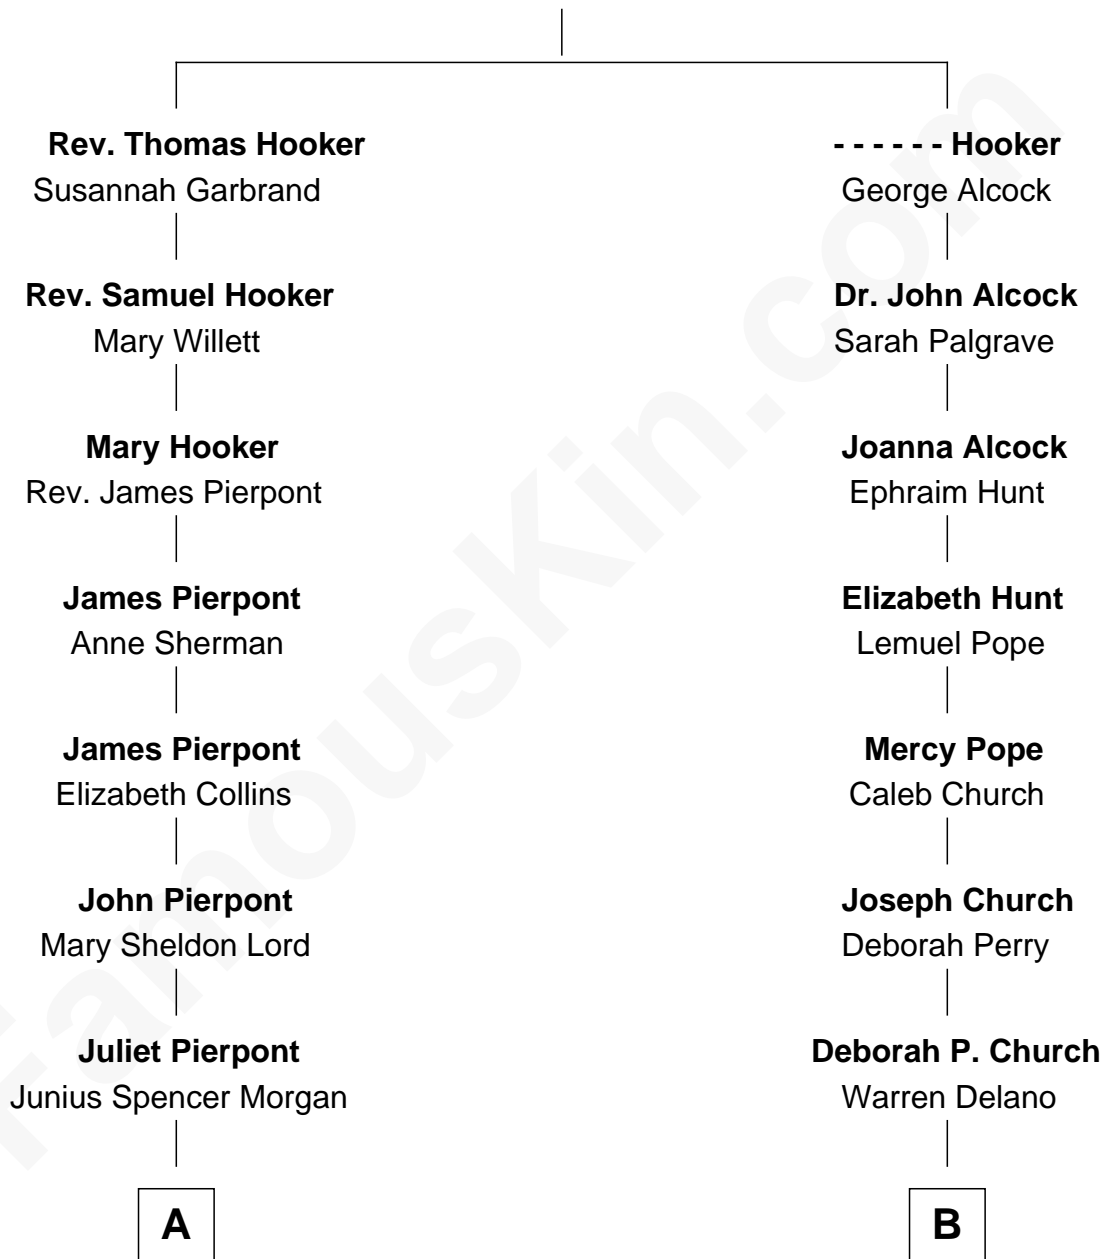

FamousKin.com Relationship Chart of

J.P. Morgan, Jr.

American Banker and Philanthropist

8th cousin 1 time removed of

Franklin D. Roosevelt

32nd U.S. President

Thomas Hooker

A

John Pierpont Morgan
Frances Louisa Tracy

J.P. Morgan, Jr.
American Banker and Philanthropist

B

Warren Delano
Catharine Robbins Lyman

Sara Delano
James Roosevelt
Franklin D. Roosevelt
32nd U.S. President

FamousKin.com