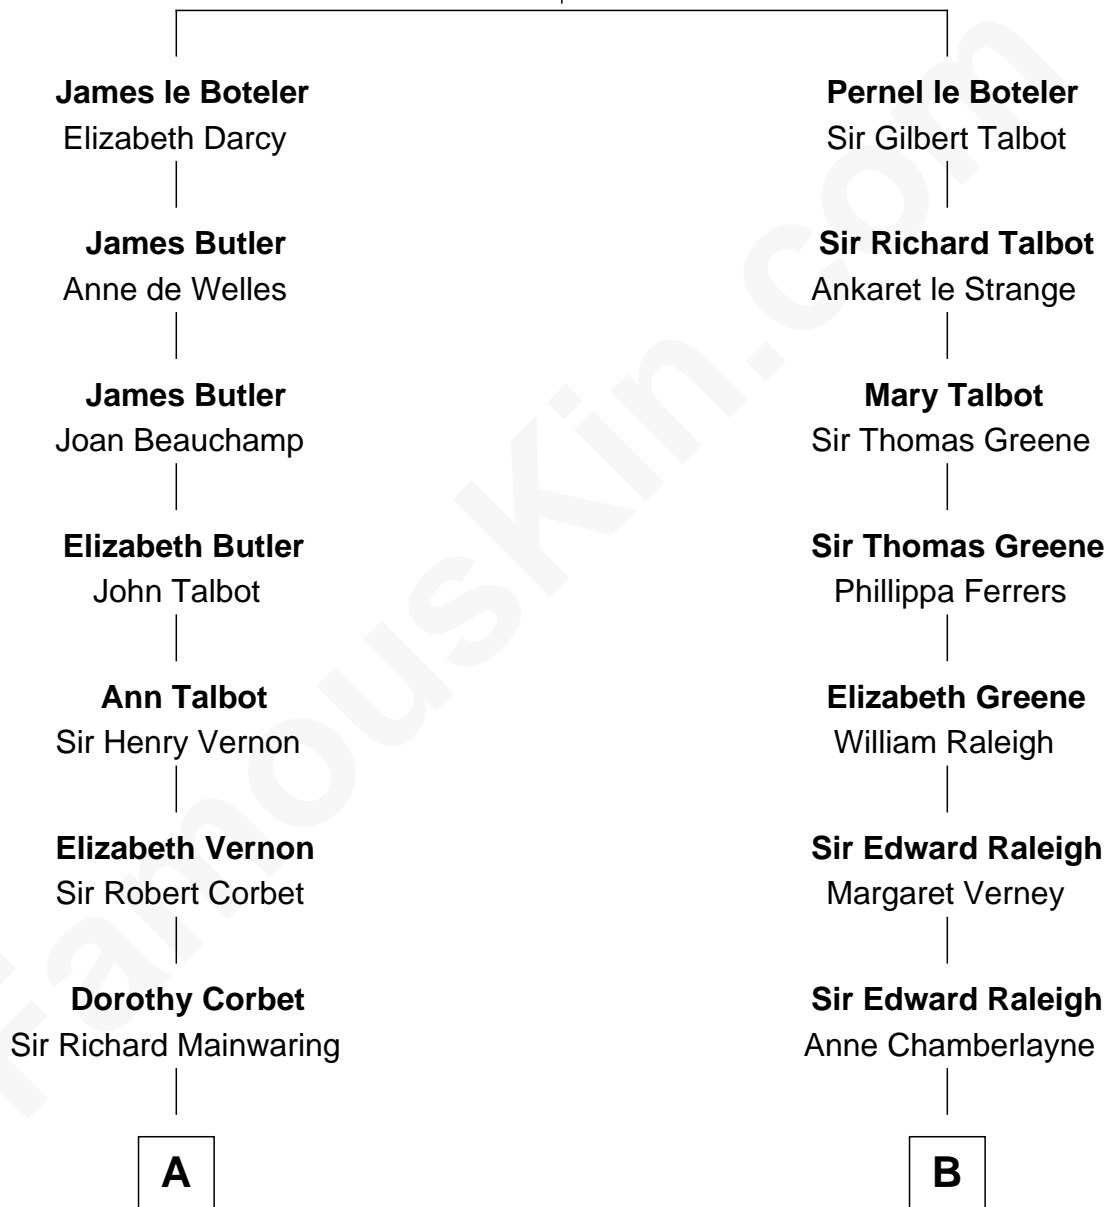

FamousKin.com Relationship Chart of

J.P. Morgan, Jr.

American Banker and Philanthropist

18th cousin 1 time removed of

Franklin D. Roosevelt

32nd U.S. President

Sir James le Boteler

Eleanor de Bohun

Sara Delano

James Roosevelt

Franklin D. Roosevelt

32nd U.S. President

FamousKin.com