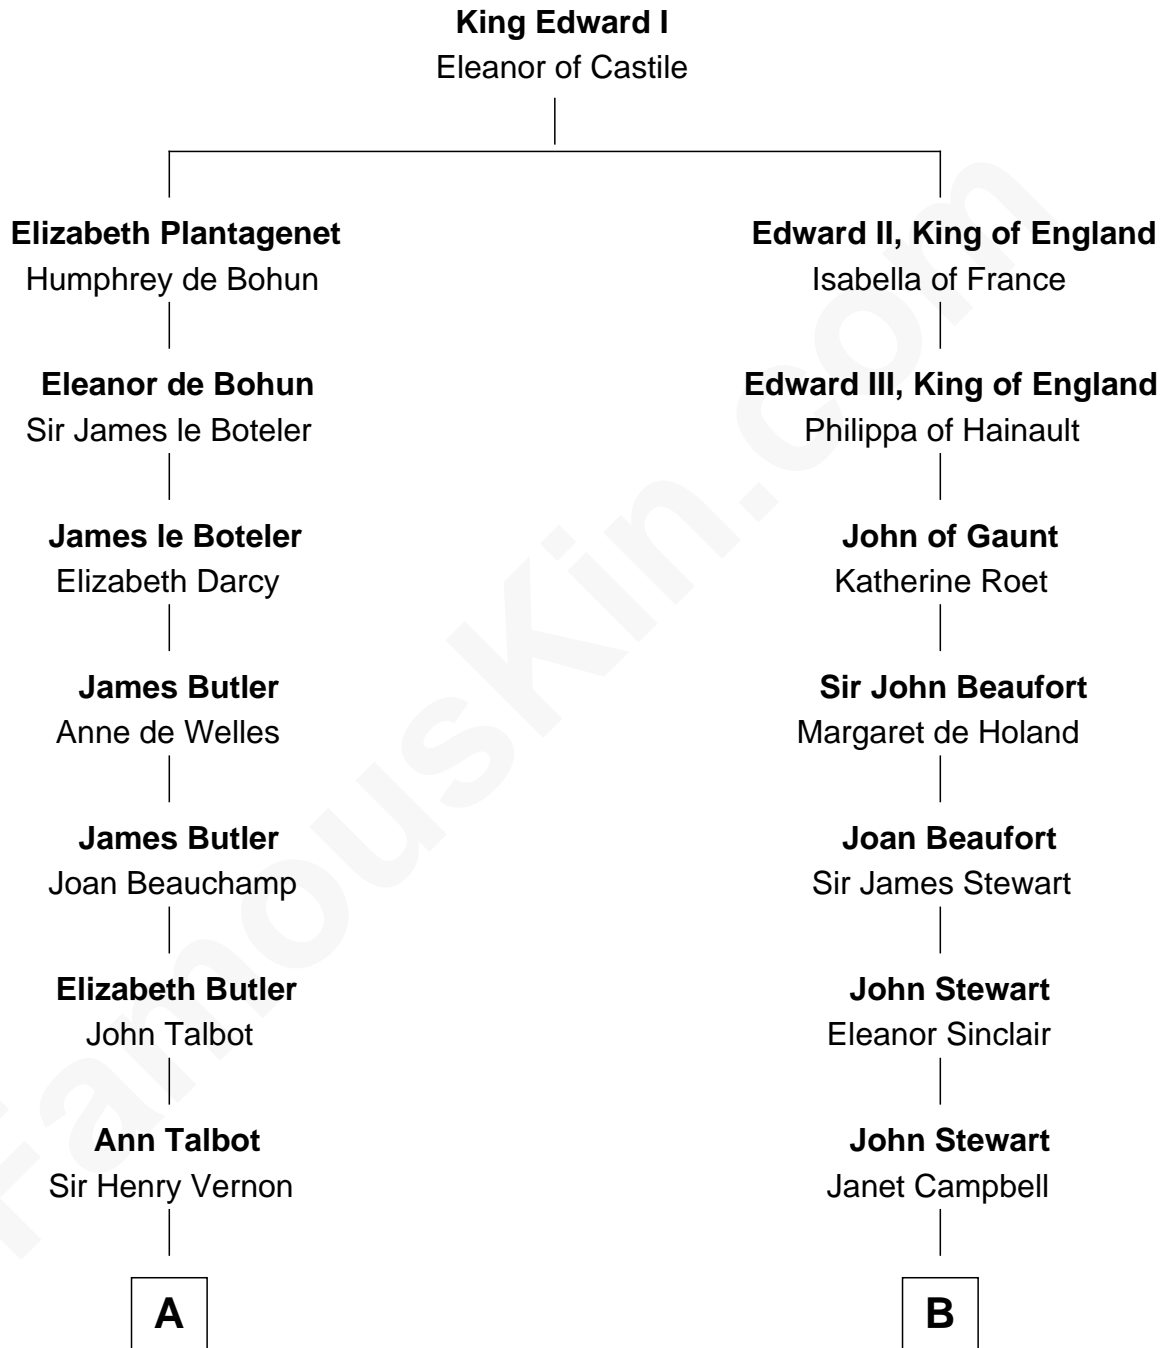

FamousKin.com Relationship Chart of

J.P. Morgan, Jr.

American Banker and Philanthropist

18th cousin 2 times removed of

Theodore Roosevelt

26th U.S. President

C

William Gedney Tracy

Rachel Huntington

Charles F. Tracy

Louisa Kirkland

Frances Louisa Tracy

John Pierpont Morgan

J.P. Morgan, Jr.

American Banker and Philanthropist

D

Martha Bulloch

Theodore Roosevelt

Theodore Roosevelt

26th U.S. President

FamousKin.com