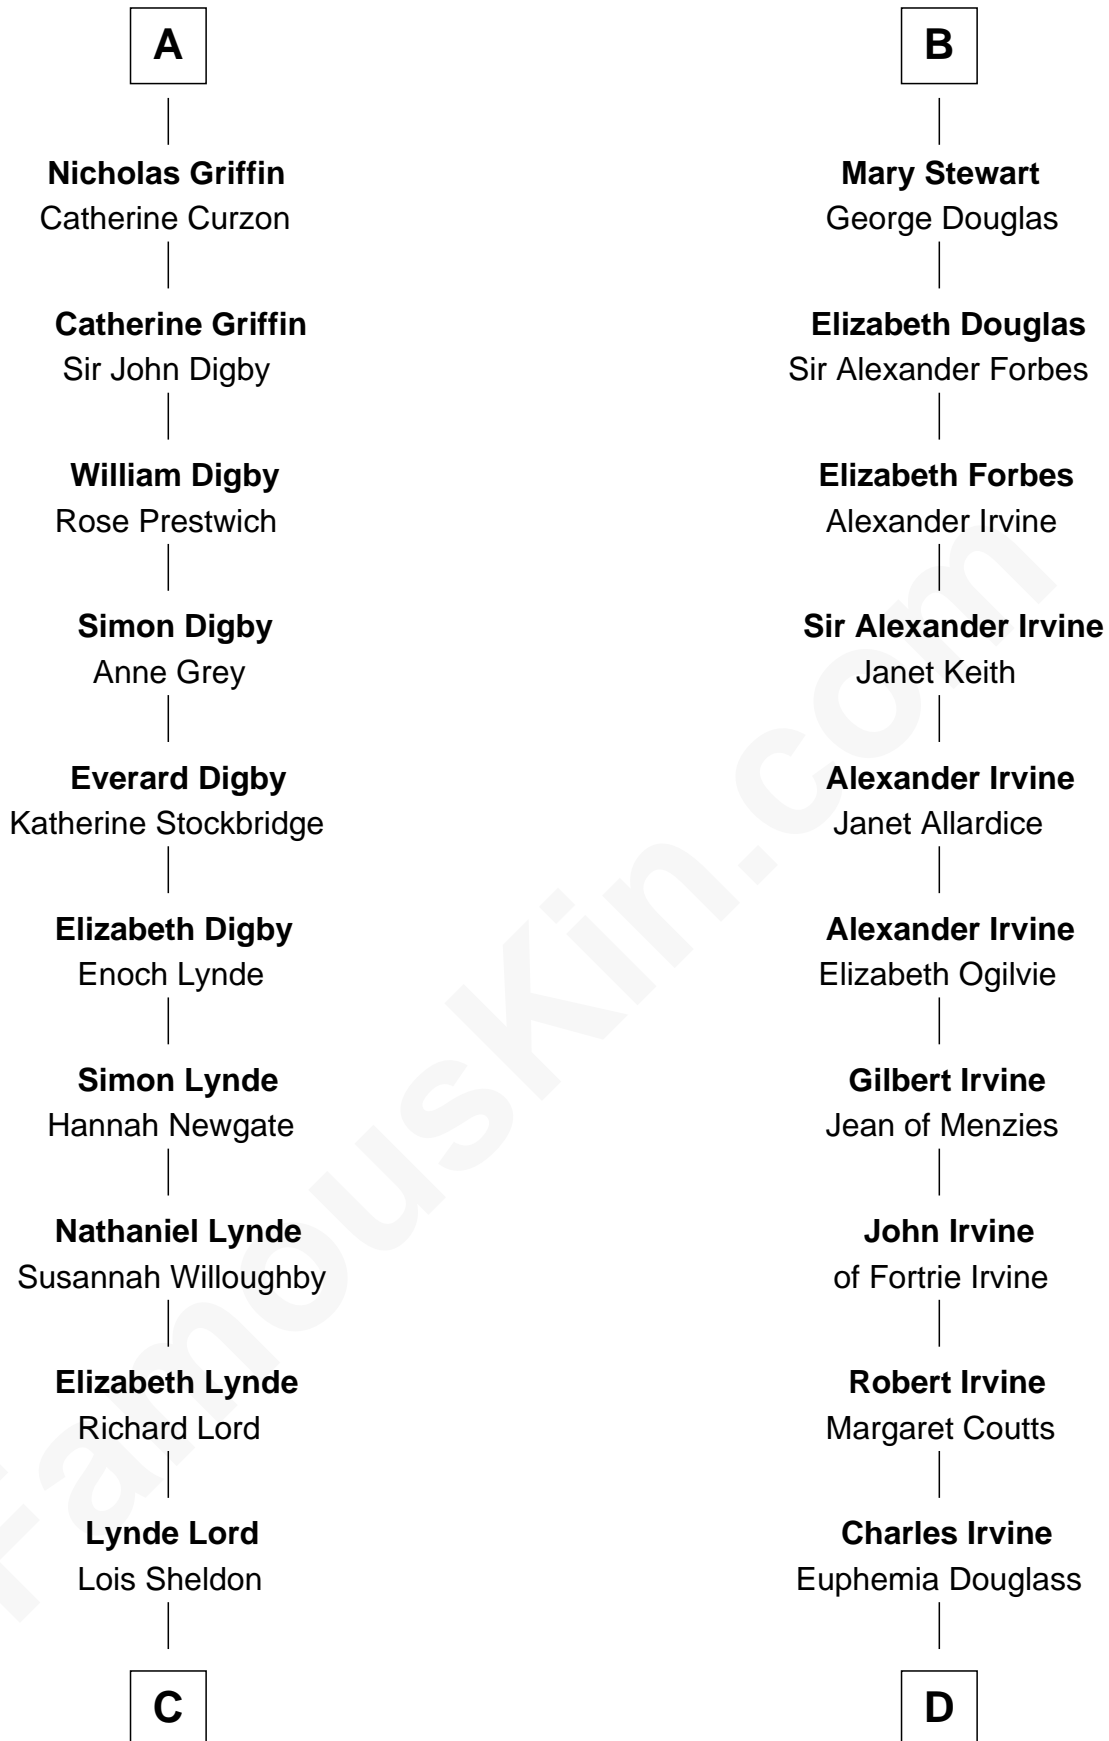

FamousKin.com Relationship Chart of

J.P. Morgan, Jr.

American Banker and Philanthropist

21st cousin of

Theodore Roosevelt

26th U.S. President

David of Huntingdon

Maud of Chester