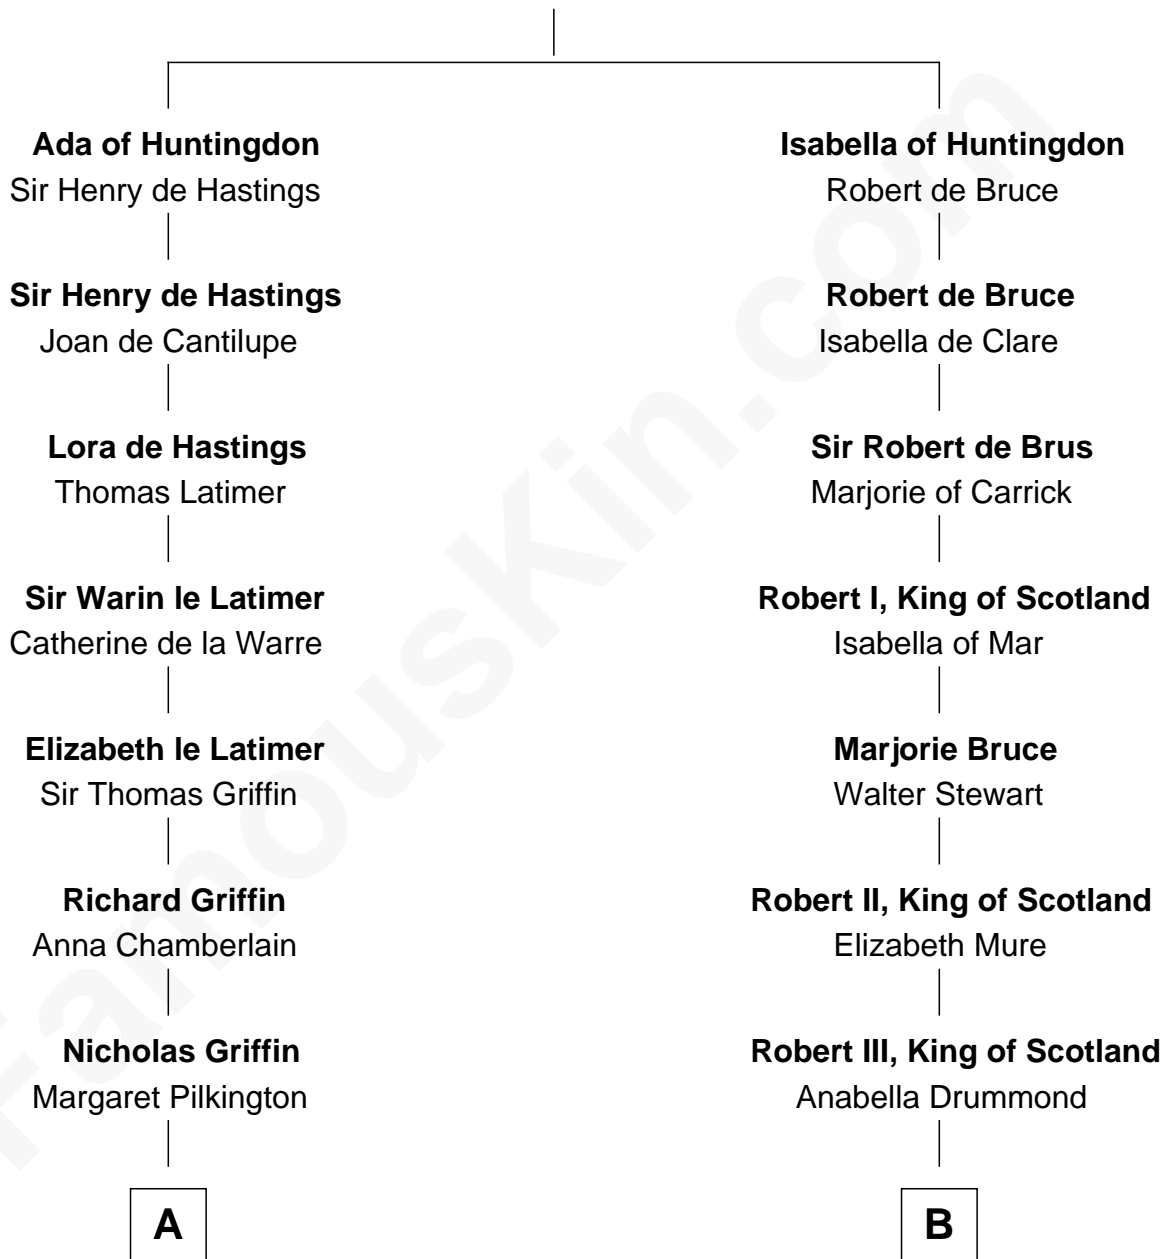

FamousKin.com Relationship Chart of

J.P. Morgan, Jr.

American Banker and Philanthropist

21st cousin of

Theodore Roosevelt

26th U.S. President

David of Huntingdon

Maud of Chester

C

Lynde Lord

Mary Lyman

Mary Sheldon Lord

John Pierpont

Juliet Pierpont

Junius Spencer Morgan

John Pierpont Morgan

James Stephens Bulloch

Martha Stewart

Martha Bulloch

Theodore Roosevelt

Theodore Roosevelt

26th U.S. President