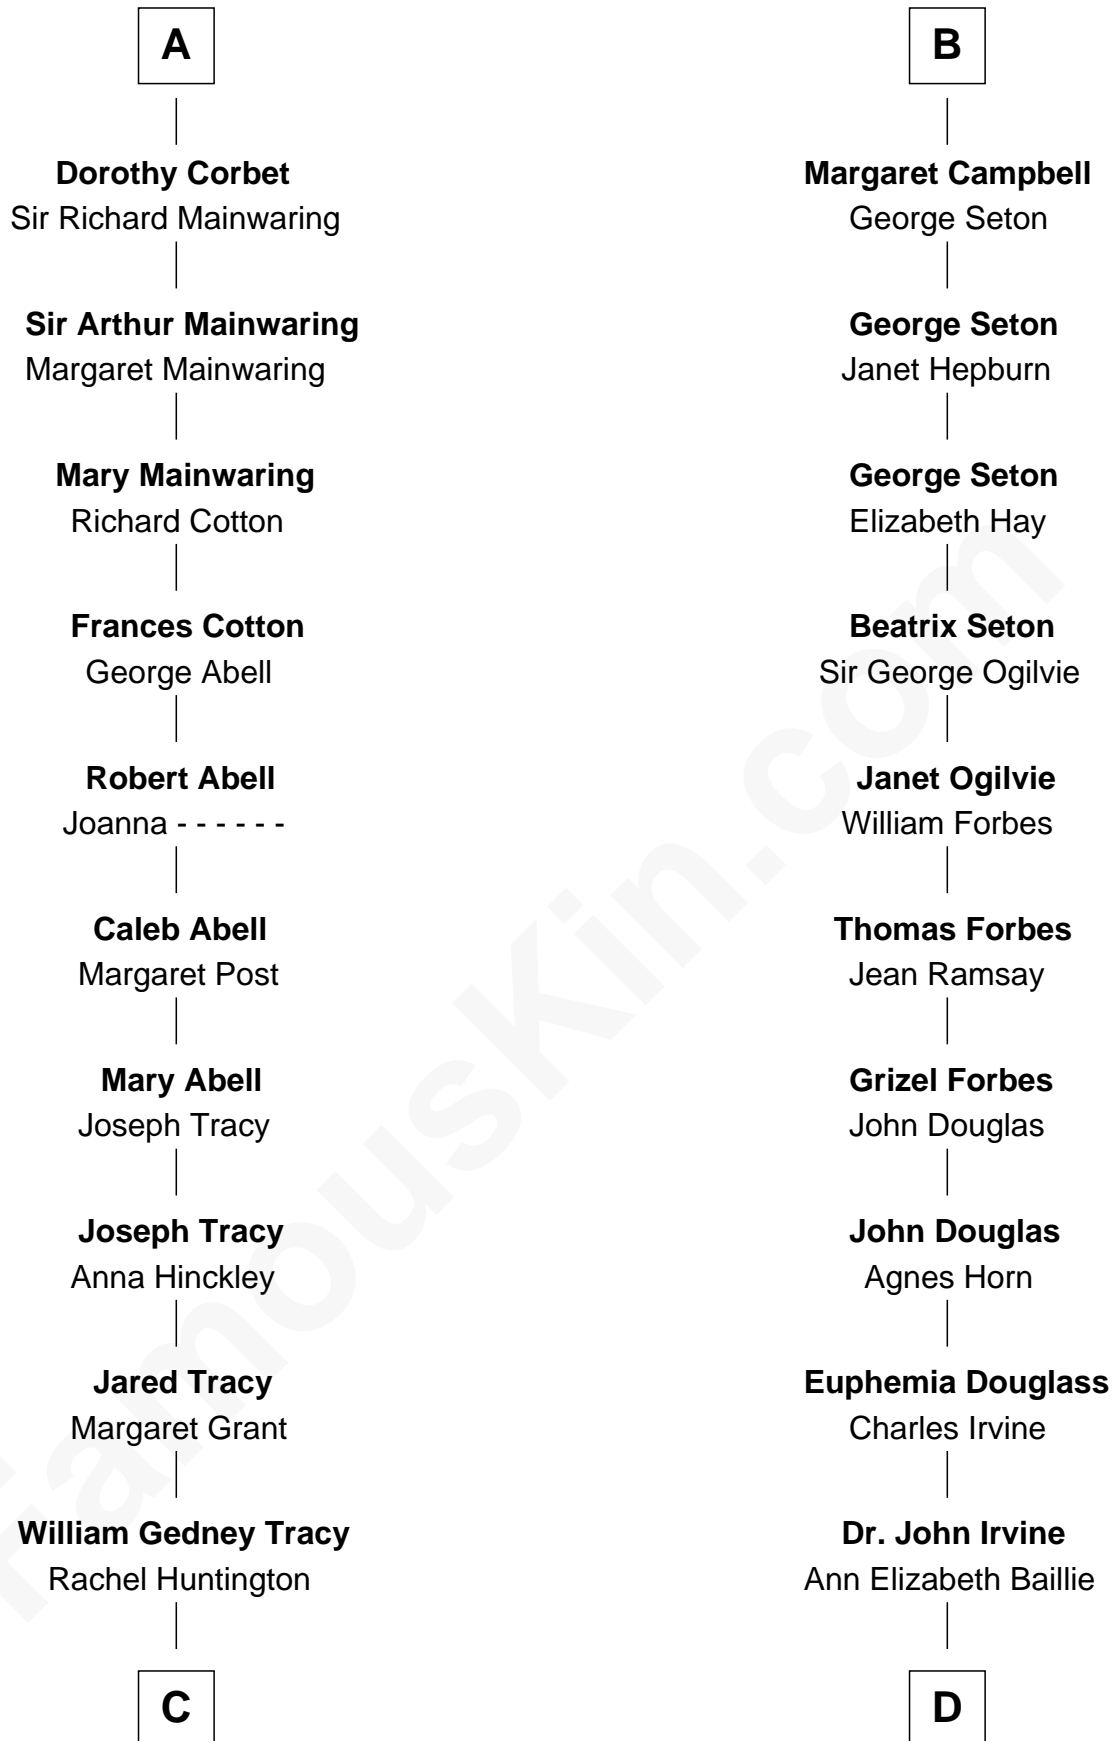

FamousKin.com Relationship Chart of

J.P. Morgan, Jr.

American Banker and Philanthropist

19th cousin 1 time removed of

Theodore Roosevelt

26th U.S. President

Sir Richard de Burgh

Margaret - - - - -

C

Charles F. Tracy
Louisa Kirkland

Frances Louisa Tracy
John Pierpont Morgan

J.P. Morgan, Jr.
American Banker and Philanthropist

D

Anne Irvine
James Bulloch

James Stephens Bulloch
Martha Stewart

Martha Bulloch
Theodore Roosevelt

Theodore Roosevelt
26th U.S. President

FamousKin.com