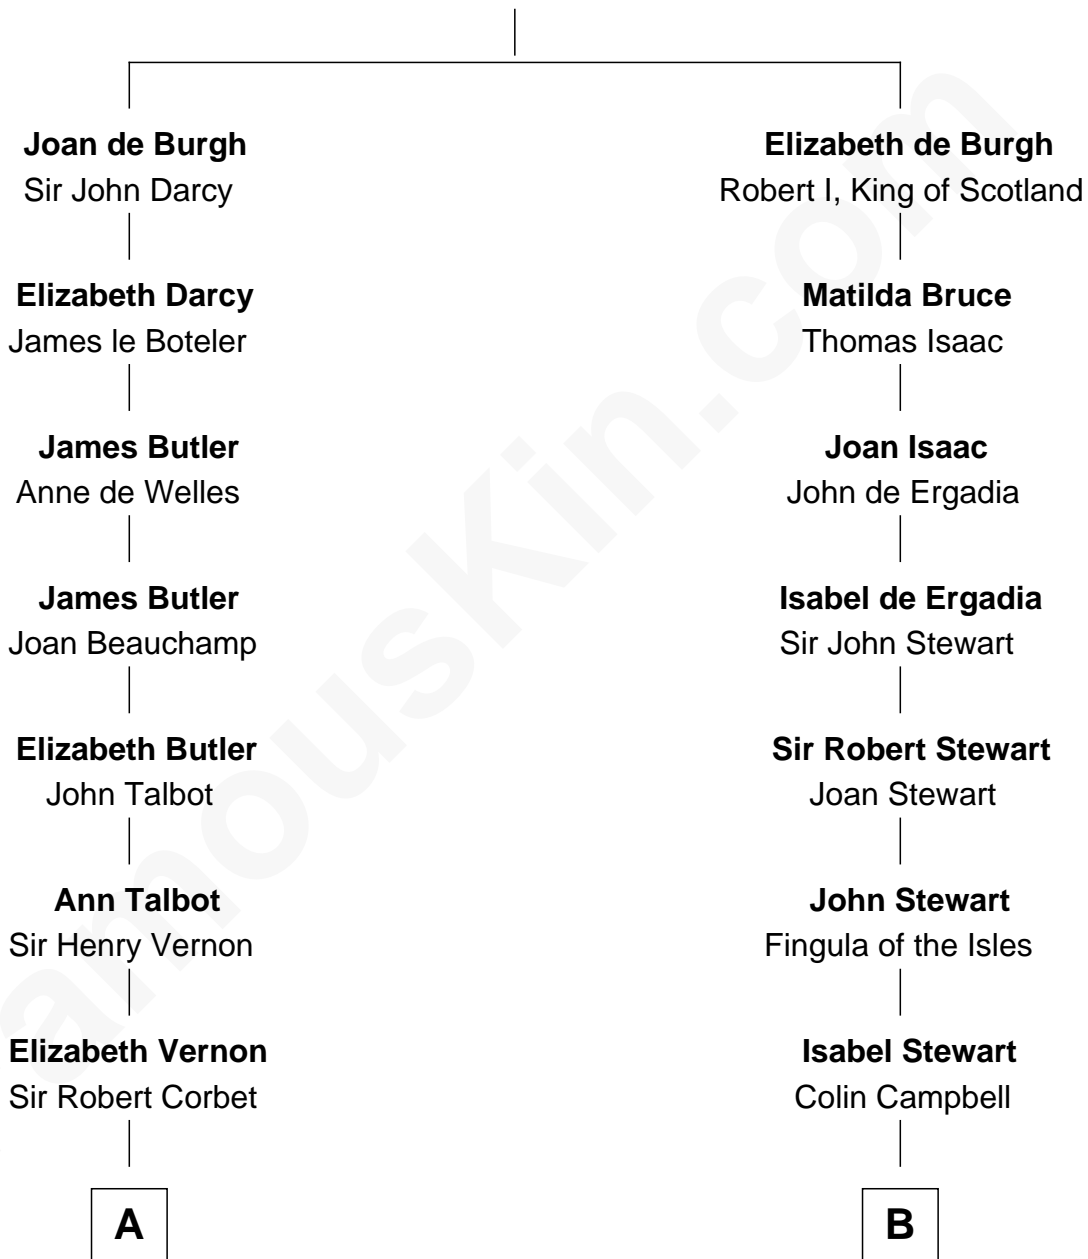

FamousKin.com Relationship Chart of

J.P. Morgan, Jr.

American Banker and Philanthropist

19th cousin 1 time removed of

Theodore Roosevelt

26th U.S. President

Sir Richard de Burgh

Margaret - - - - -

C

Charles F. Tracy
Louisa Kirkland

Frances Louisa Tracy
John Pierpont Morgan

J.P. Morgan, Jr.
American Banker and Philanthropist

D

Anne Irvine
James Bulloch

James Stephens Bulloch
Martha Stewart

Martha Bulloch
Theodore Roosevelt

Theodore Roosevelt
26th U.S. President

FamousKin.com