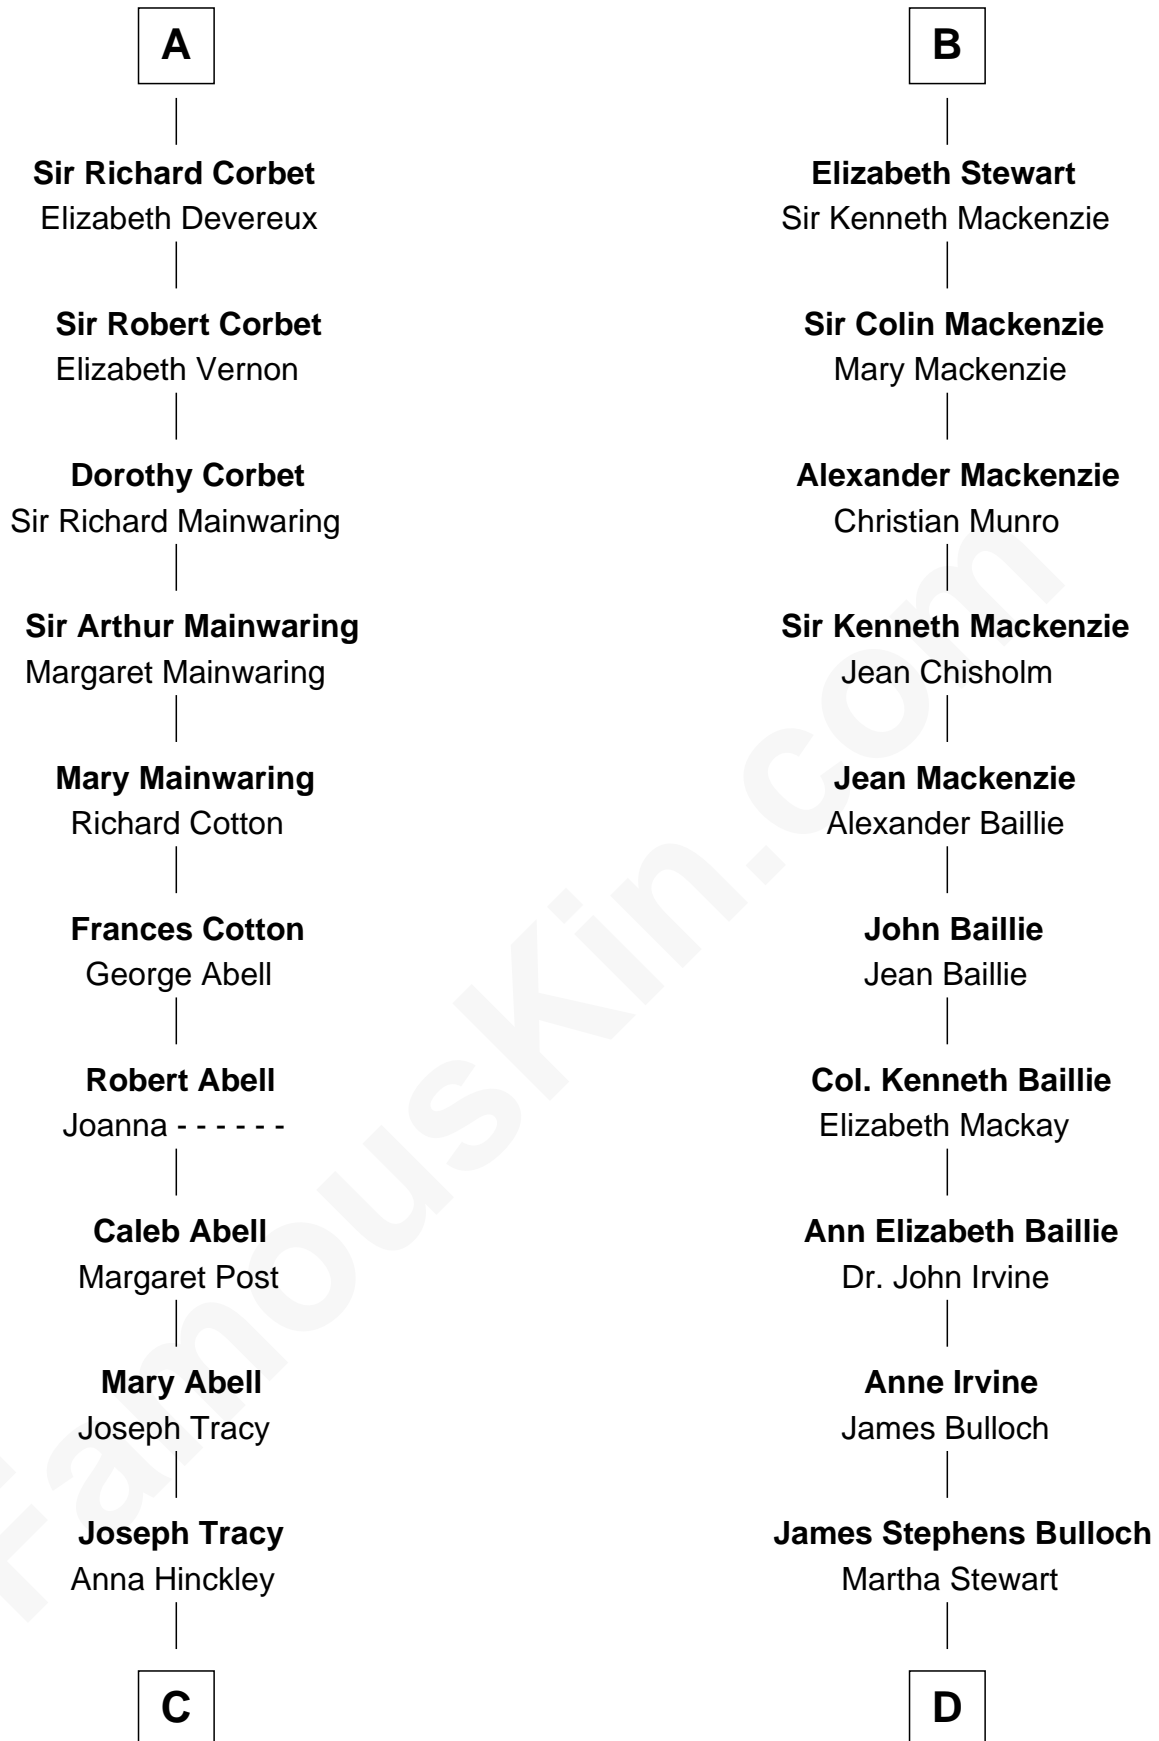

FamousKin.com Relationship Chart of

J.P. Morgan, Jr.

American Banker and Philanthropist

18th cousin 3 times removed of

Theodore Roosevelt

26th U.S. President

Margaret of France
Edward I, King of England

C

Jared Tracy
Margaret Grant

William Gedney Tracy
Rachel Huntington

Charles F. Tracy
Louisa Kirkland

Frances Louisa Tracy
John Pierpont Morgan

J.P. Morgan, Jr.
American Banker and Philanthropist

D

Martha Bulloch
Theodore Roosevelt

Theodore Roosevelt
26th U.S. President

FamousKin.com