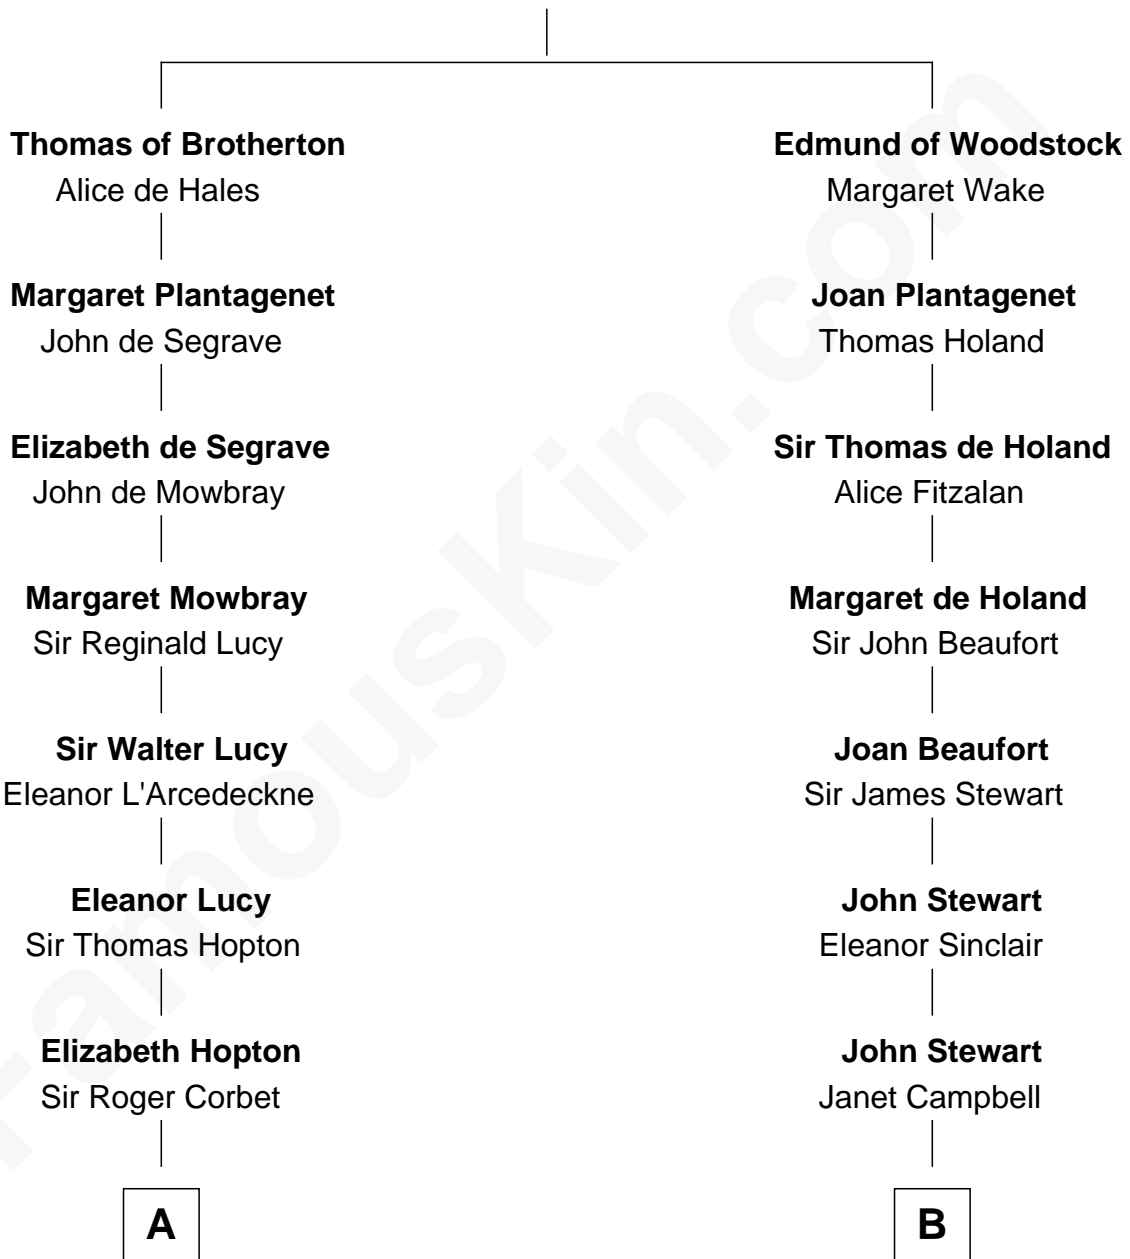

FamousKin.com Relationship Chart of

J.P. Morgan, Jr.

American Banker and Philanthropist

18th cousin 3 times removed of

Theodore Roosevelt

26th U.S. President

Margaret of France
Edward I, King of England

C

Jared Tracy
Margaret Grant

William Gedney Tracy
Rachel Huntington

Charles F. Tracy
Louisa Kirkland

Frances Louisa Tracy
John Pierpont Morgan

J.P. Morgan, Jr.
American Banker and Philanthropist

D

Martha Bulloch
Theodore Roosevelt

Theodore Roosevelt
26th U.S. President

FamousKin.com