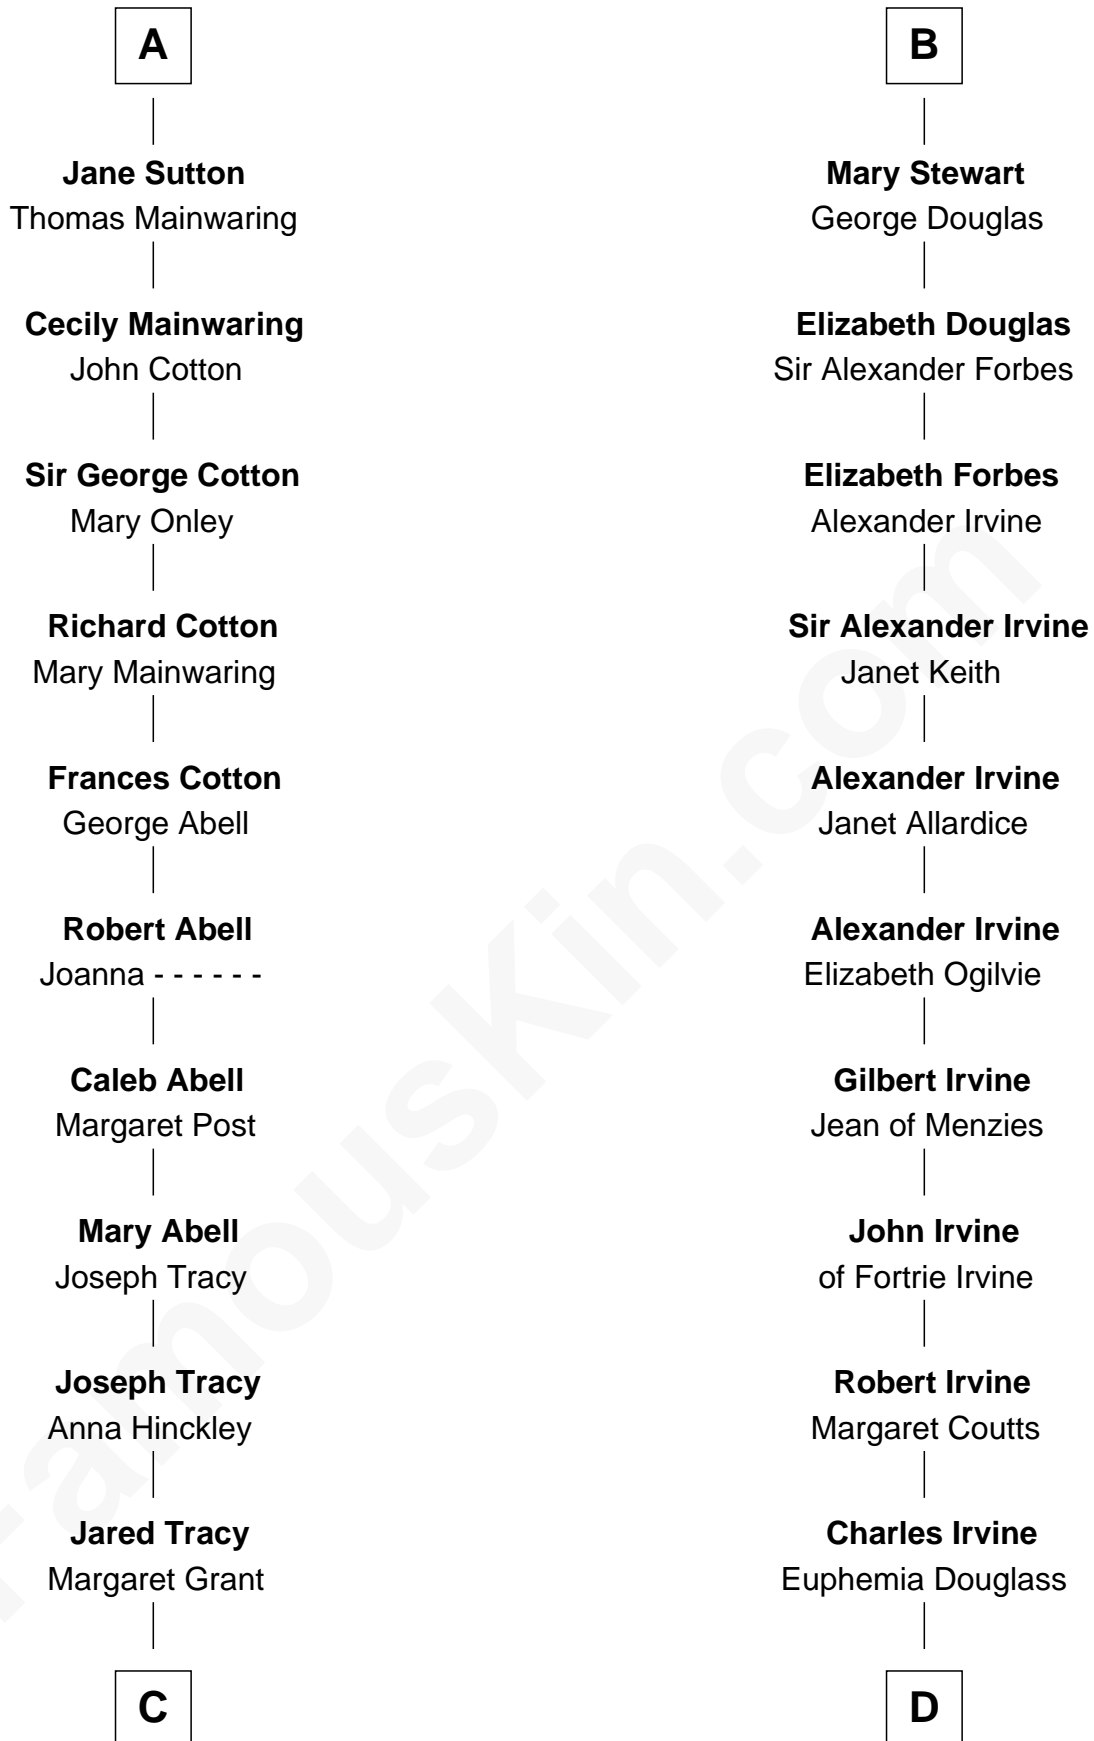

FamousKin.com Relationship Chart of

J.P. Morgan, Jr.

American Banker and Philanthropist

20th cousin 1 time removed of

Theodore Roosevelt

26th U.S. President

Sir William Marshal

Isabel de Clare

C

William Gedney Tracy

Rachel Huntington

Charles F. Tracy

Louisa Kirkland

Frances Louisa Tracy

John Pierpont Morgan

J.P. Morgan, Jr.