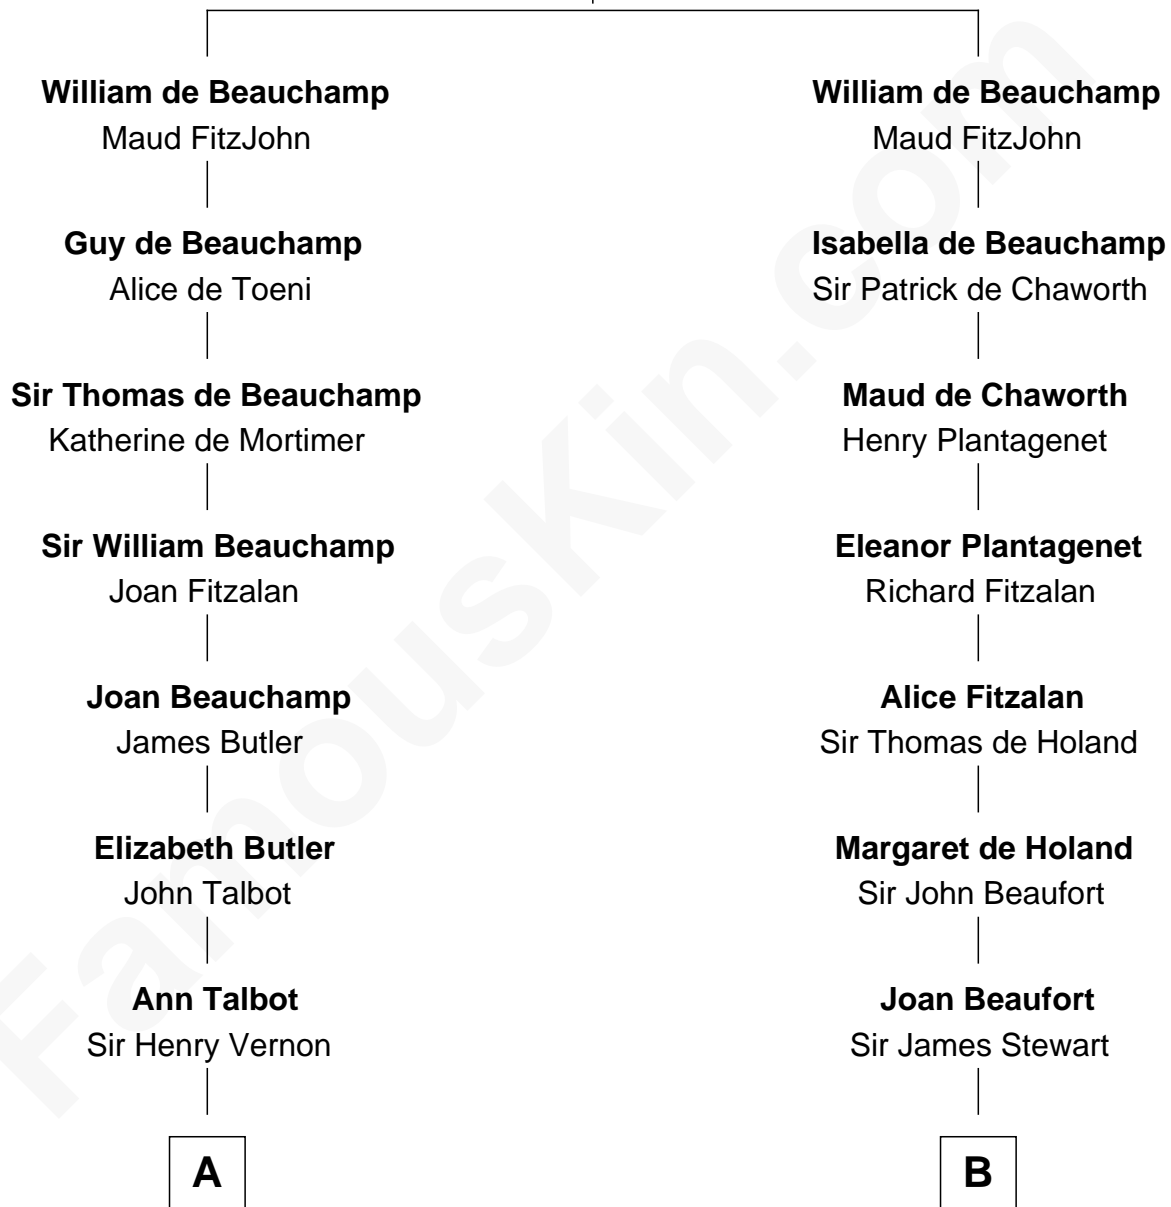

FamousKin.com Relationship Chart of

J.P. Morgan, Jr.

American Banker and Philanthropist

20th cousin of

Theodore Roosevelt

26th U.S. President

Sir William de Beauchamp

Isabel Mauduit

C

William Gedney Tracy

Rachel Huntington

Charles F. Tracy

Louisa Kirkland

Frances Louisa Tracy

John Pierpont Morgan

J.P. Morgan, Jr.

American Banker and Philanthropist

D

Anne Irvine

James Bulloch

James Stephens Bulloch

Martha Stewart

Martha Bulloch

Theodore Roosevelt