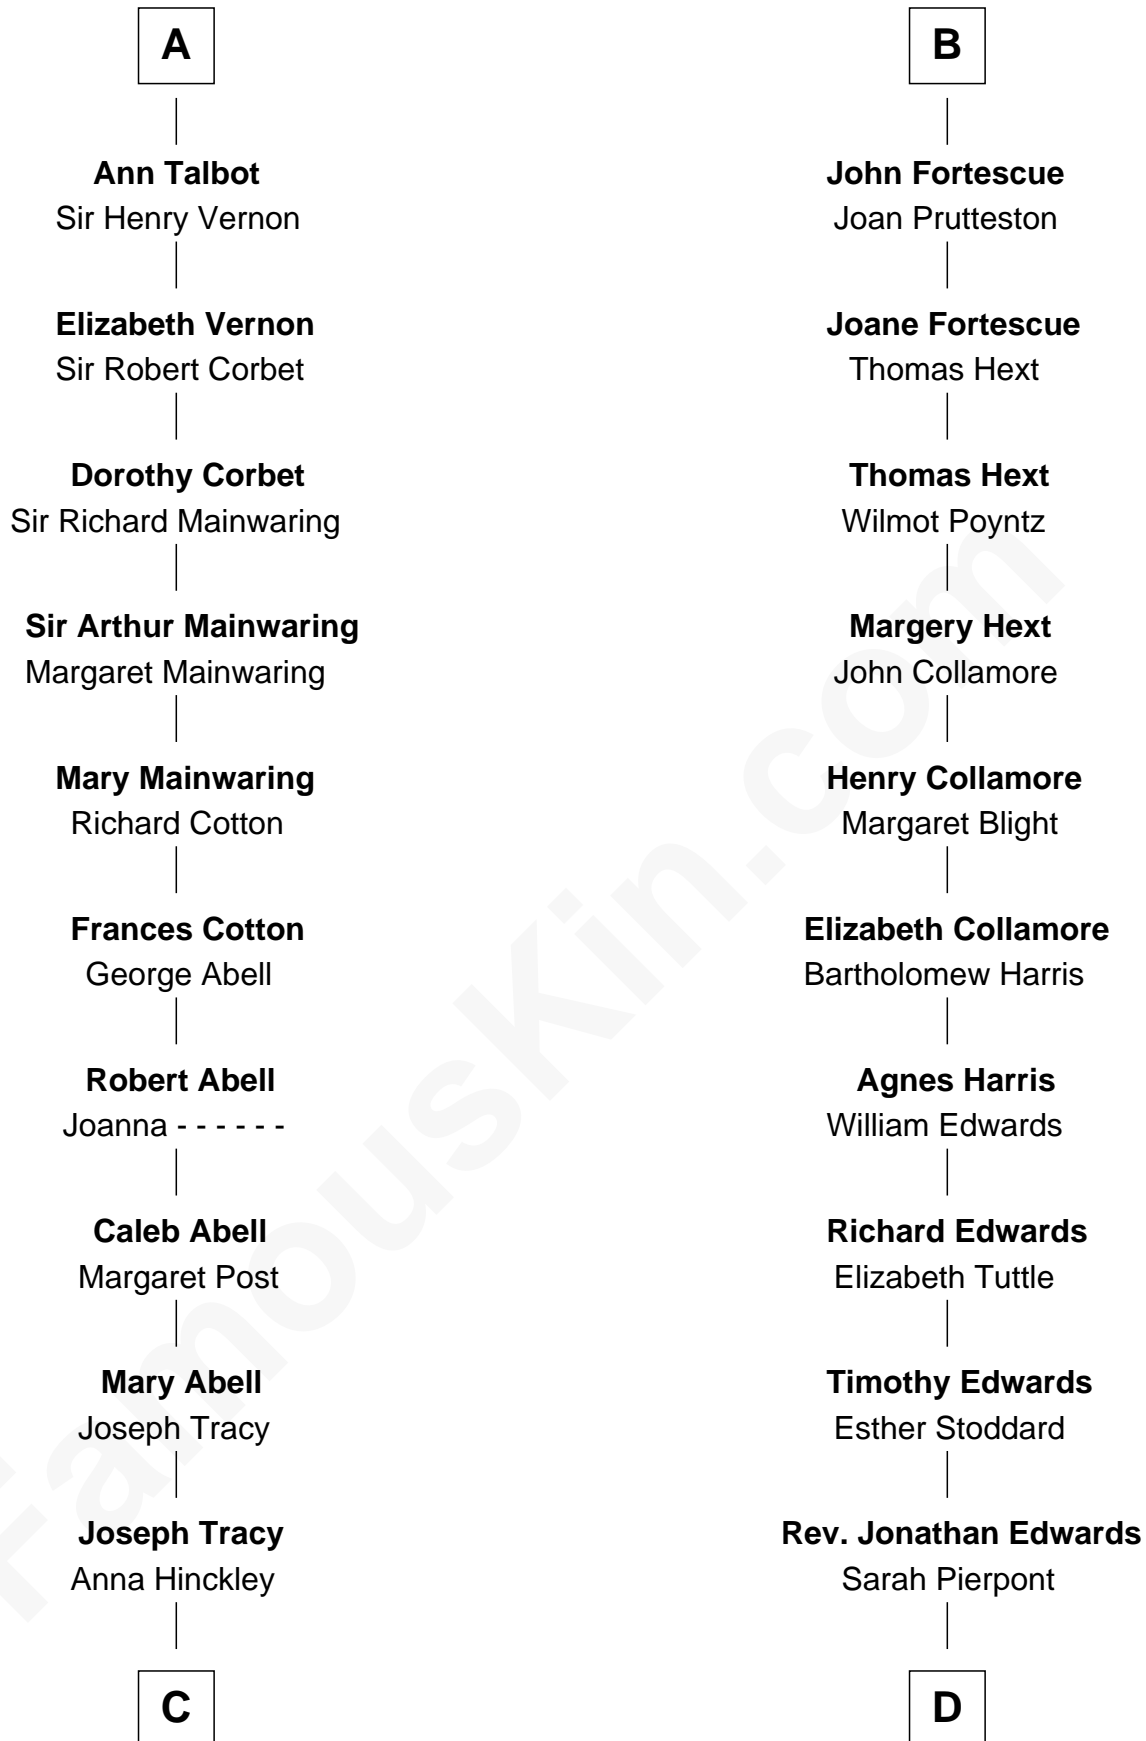

FamousKin.com Relationship Chart of

J.P. Morgan, Jr.

American Banker and Philanthropist

21st cousin of

Edith (Carow) Roosevelt

First Lady of President Theodore Roosevelt

Sir Geoffrey FitzPiers

Aveline de Clare

C

Jared Tracy
Margaret Grant

William Gedney Tracy
Rachel Huntington

Charles F. Tracy
Louisa Kirkland

Frances Louisa Tracy
John Pierpont Morgan

J.P. Morgan, Jr.
American Banker and Philanthropist

D

Timothy Edwards
Rhoda Ogden

Sarah Edwards
Daniel Tyler

Gen. Daniel Tyler
Emily Lee

Gertrude Elizabeth Tyler
Charles Carow

Edith (Carow) Roosevelt
First Lady of Theodore Roosevelt