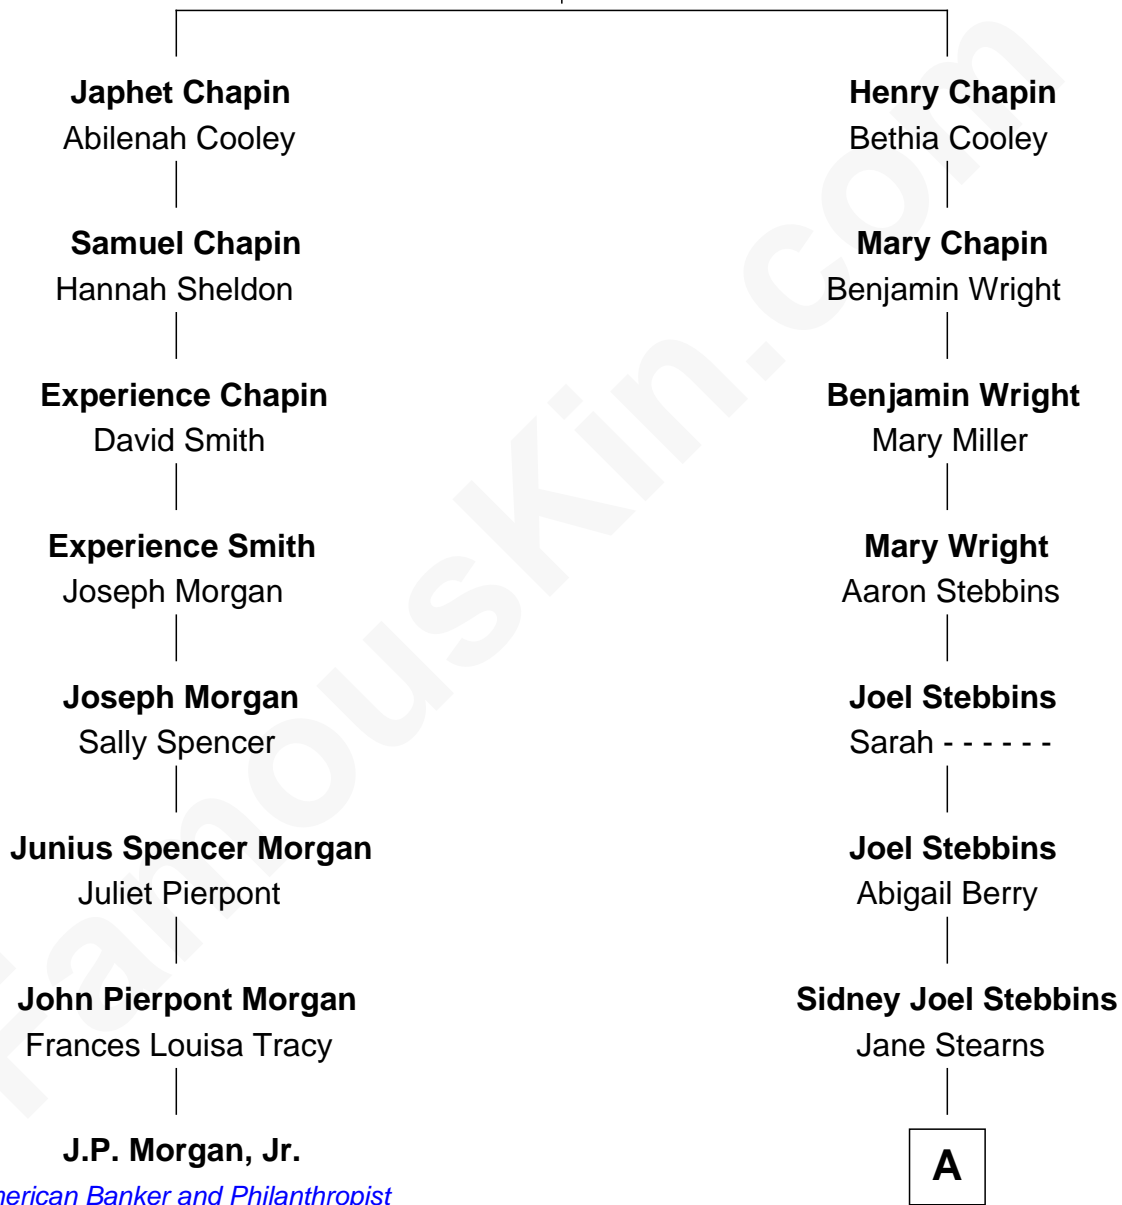

FamousKin.com Relationship Chart of

J.P. Morgan, Jr.

American Banker and Philanthropist

7th cousin 2 times removed of

Spencer Tracy

Movie Actor

Samuel Chapin

Cicely Penney

A

Abigail G. Stebbins
Edward Sands Brown

Caroline B. Brown
John Edward Tracy

Spencer Tracy
Movie Actor

FamousKin.com