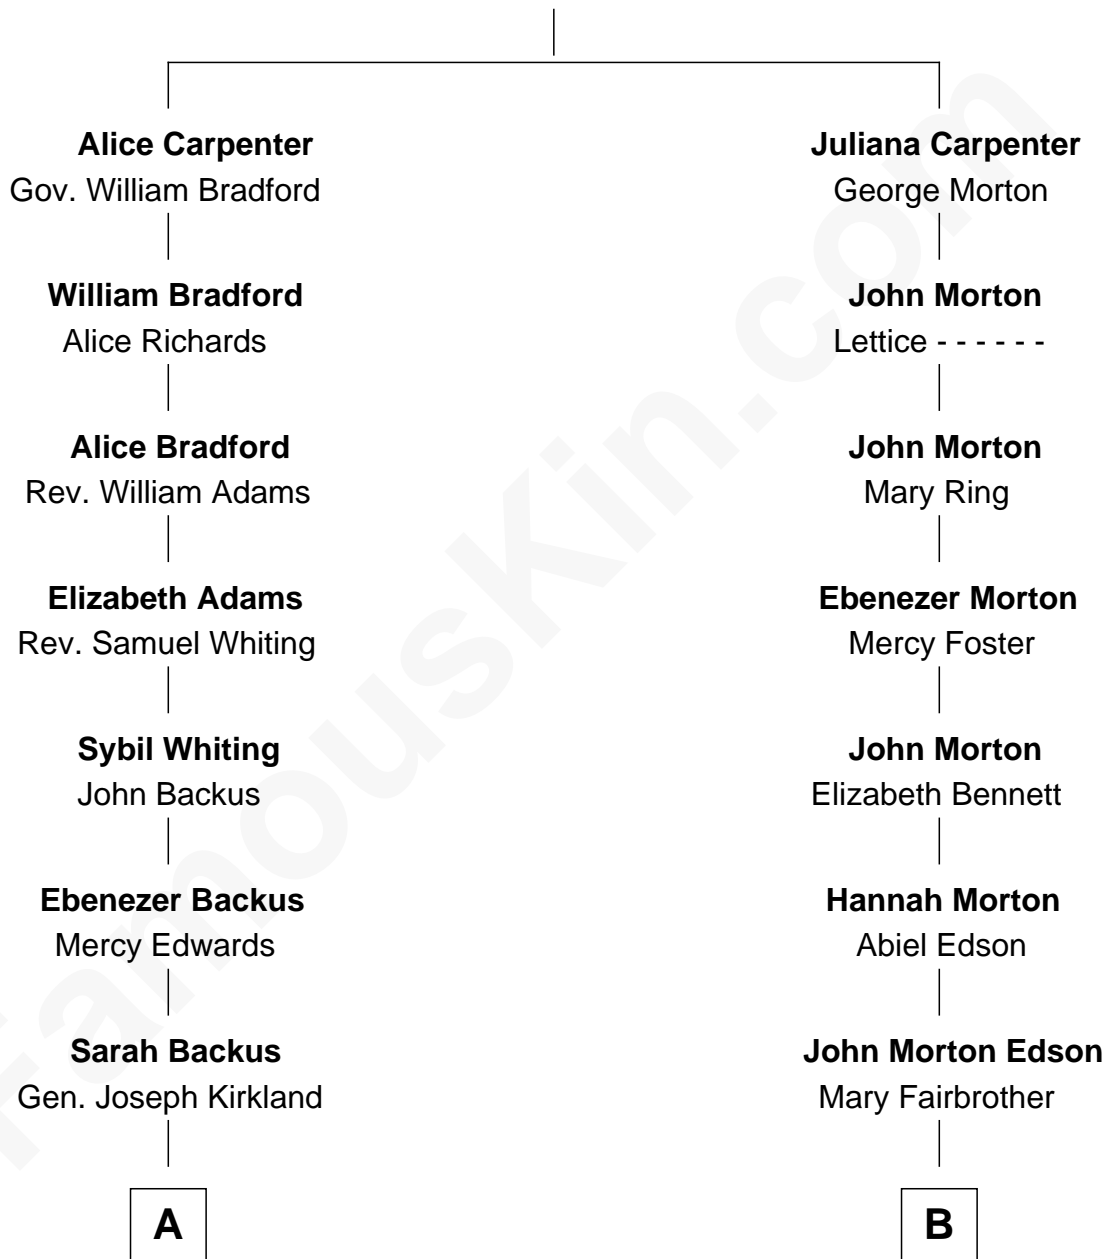

FamousKin.com Relationship Chart of

J.P. Morgan, Jr.

American Banker and Philanthropist

9th cousin 3 times removed of

Marie-Chantal Miller

Crown Princess of Greece

Alexander Carpenter

A

Louisa Kirkland

Charles F. Tracy

Frances Louisa Tracy

John Pierpont Morgan

J.P. Morgan, Jr.

American Banker and Philanthropist

B

John Morton Edson