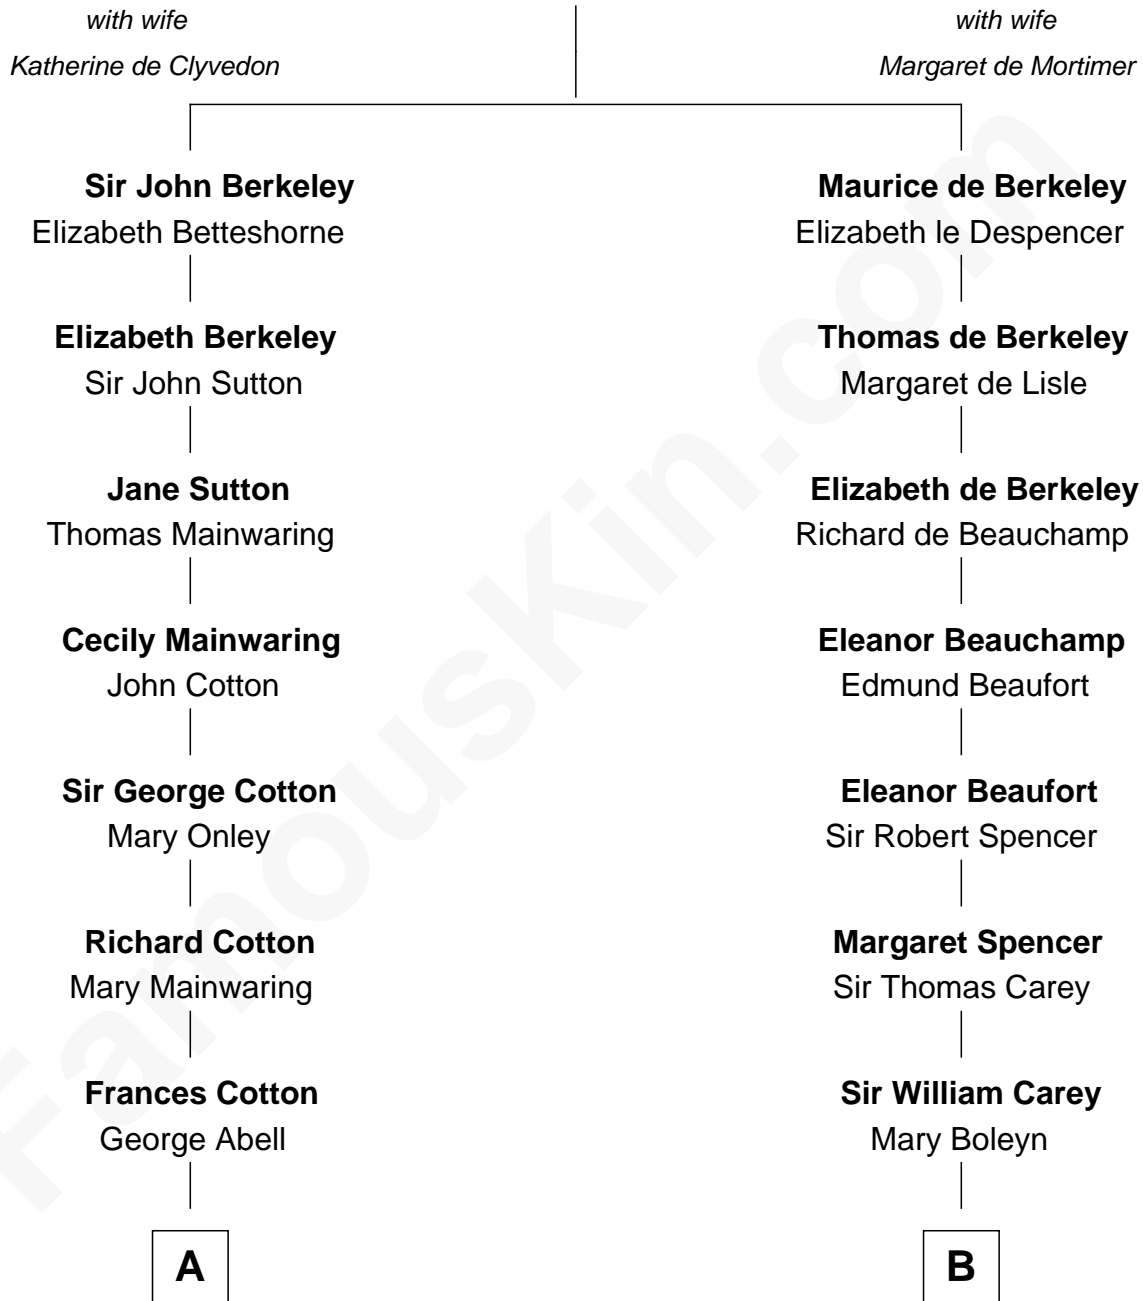

# FamousKin.com Relationship Chart of

**J.P. Morgan, Jr.**

*American Banker and Philanthropist*

**15th cousin 5 times removed of**

**Cokie Roberts**

*Author and TV Journalist*

## Thomas de Berkeley

**C**

—  
**Judge Louis Bingaman Claiborne**

Rosa Marie Pourciau

—  
**Roland Philemon Claiborne**

Martha Corinne Morrison

—  
**Marie Corinne Morrison Claiborne**

Hale Boggs