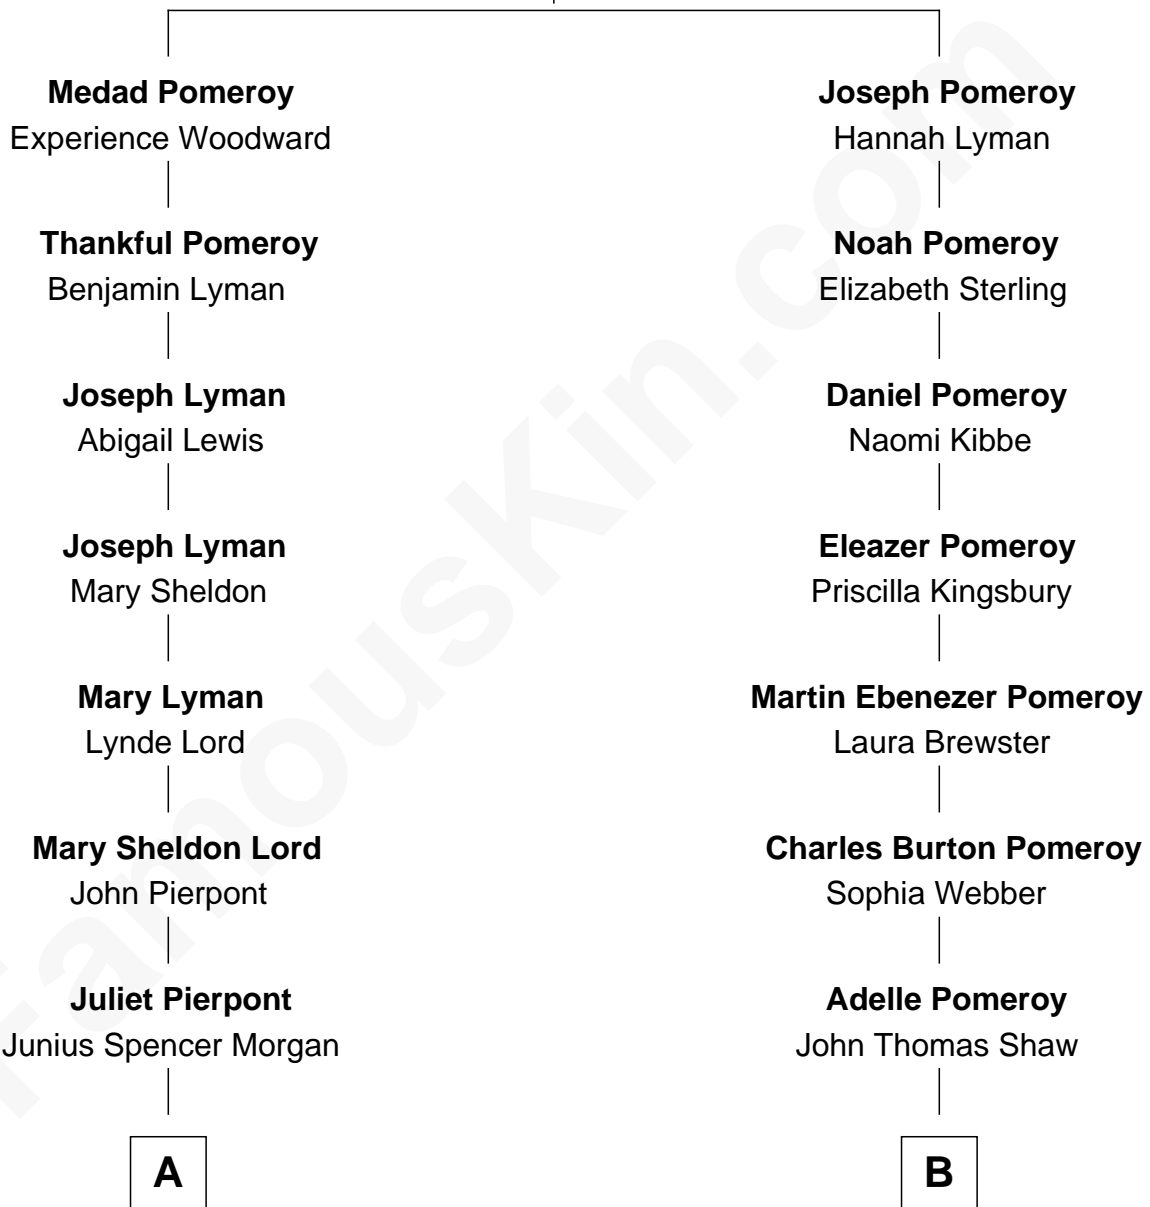

# FamousKin.com Relationship Chart of

**J.P. Morgan, Jr.**

*American Banker and Philanthropist*

8th cousin of

**Brewster H. Shaw**

*NASA Astronaut*

**Eltweed Pomeroy**

Margery Rocket

**A**

**John Pierpont Morgan**

Frances Louisa Tracy

**J.P. Morgan, Jr.**

*American Banker and Philanthropist*

**B**

**Brewster Hopkinson Shaw**

Leone Marguerite Lee

**Brewster H. Shaw**

*NASA Astronaut*

FamousKin.com