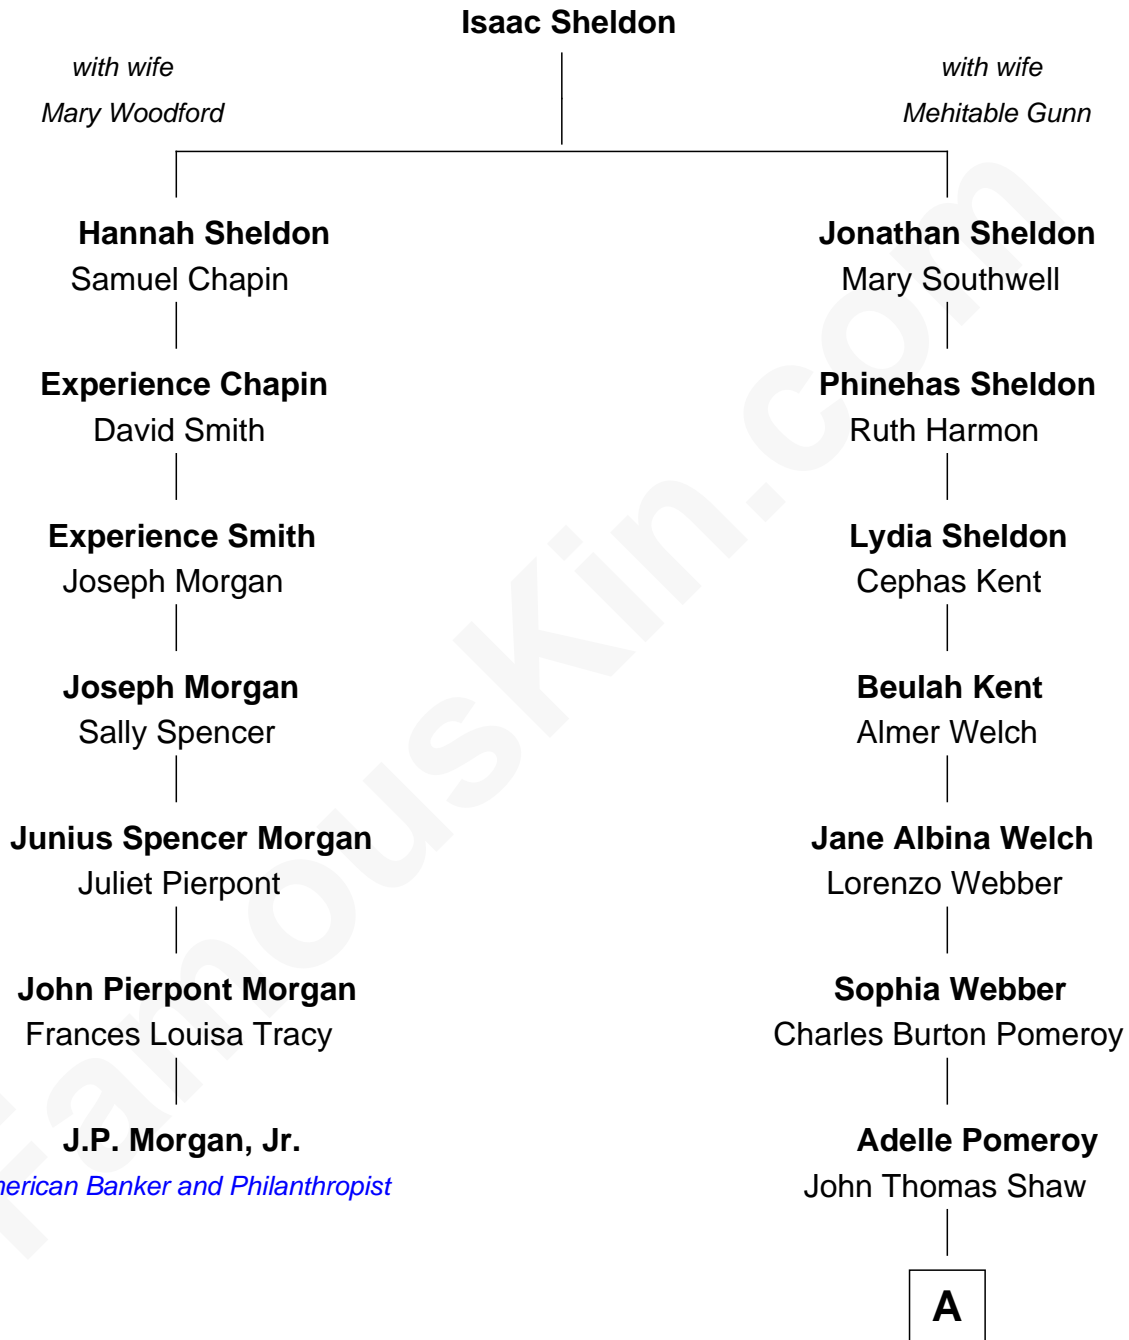

FamousKin.com Relationship Chart of

J.P. Morgan, Jr.

American Banker and Philanthropist

6th cousin 2 times removed of

Brewster H. Shaw

NASA Astronaut

A

—
Brewster Hopkinson Shaw

Leone Marguerite Lee

—
Brewster H. Shaw

NASA Astronaut

FamousKin.com