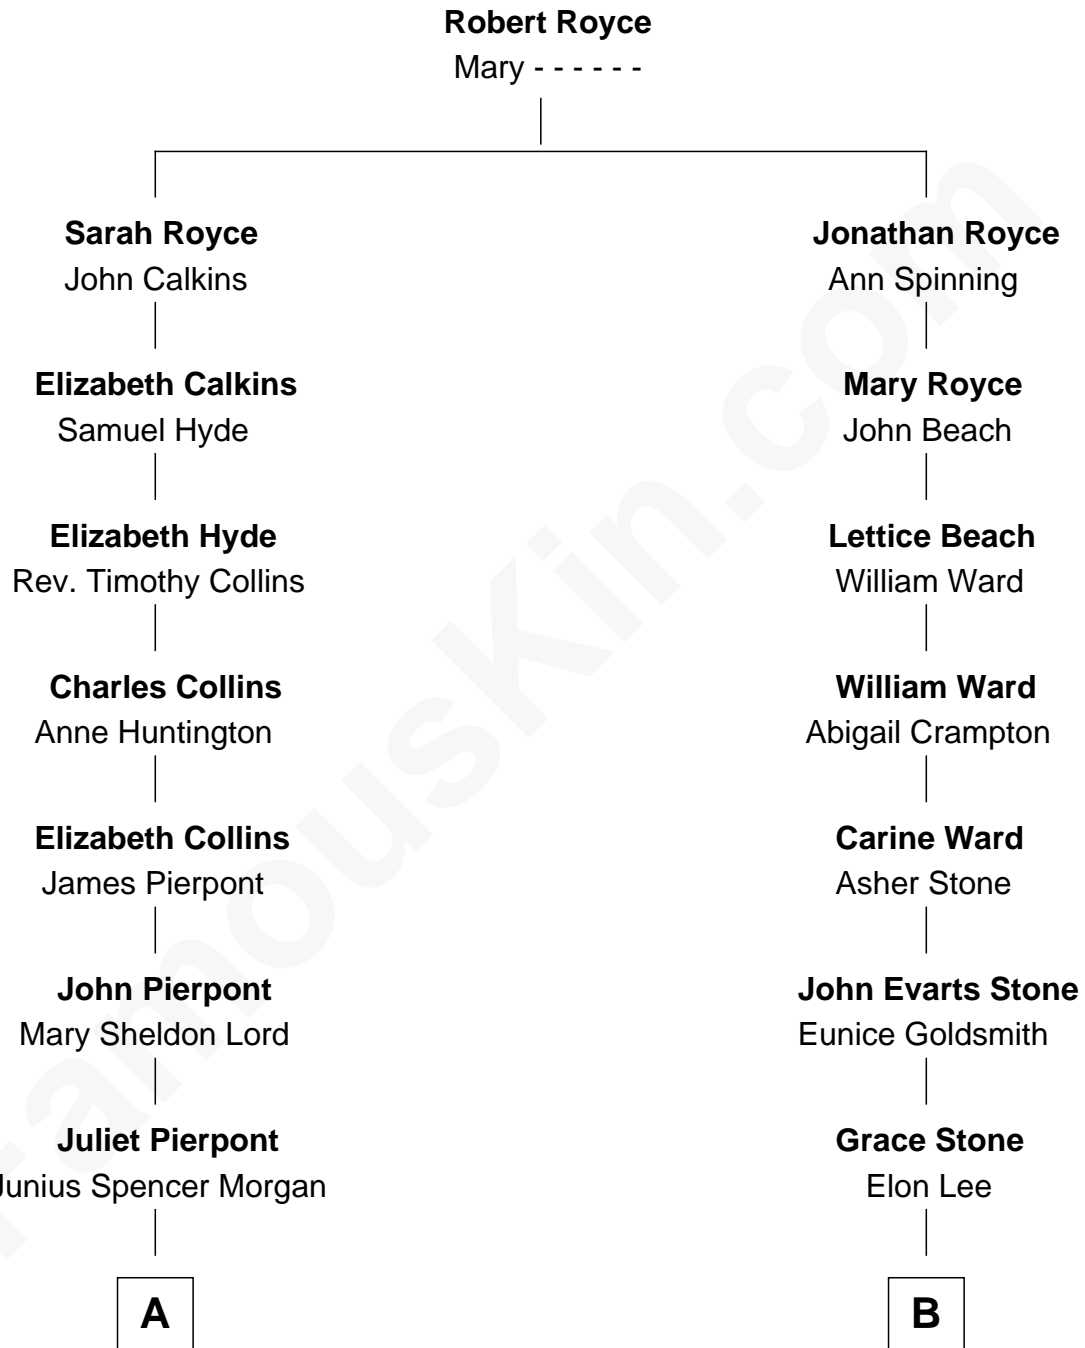

# FamousKin.com Relationship Chart of

**J.P. Morgan, Jr.**

*American Banker and Philanthropist*

8th cousin 3 times removed of

**Brewster H. Shaw**

*NASA Astronaut*

**A**

**John Pierpont Morgan**

Frances Louisa Tracy

**J.P. Morgan, Jr.**

*American Banker and Philanthropist*

**B**

**Hubbard Stone Lee**

Sarah M. Willitts

**Frederick C. Lee**

Mary E. Alwood

**Harry Pearl Lee**

Lucy G. McNutt

**Leone Marguerite Lee**

Brewster Hopkinson Shaw

**Brewster H. Shaw**

*NASA Astronaut*

FamousKin.com