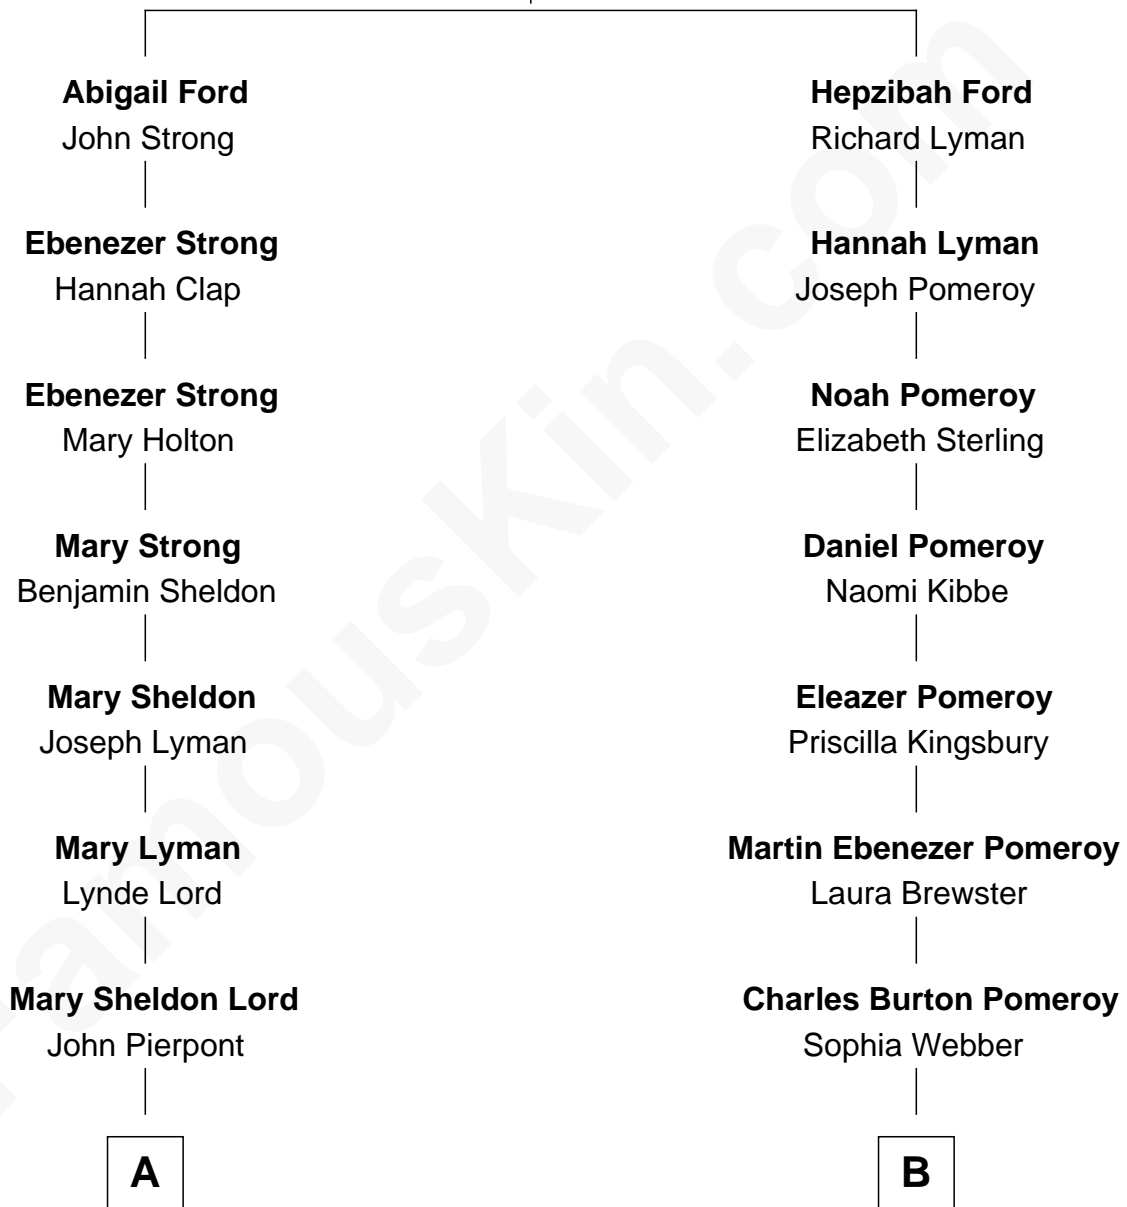

FamousKin.com Relationship Chart of

J.P. Morgan, Jr.

American Banker and Philanthropist

9th cousin of

Brewster H. Shaw

NASA Astronaut

Thomas Ford
Elizabeth Charde

A

Juliet Pierpont
Junius Spencer Morgan

John Pierpont Morgan
Frances Louisa Tracy

J.P. Morgan, Jr.
American Banker and Philanthropist

B

Adelle Pomeroy
John Thomas Shaw

Brewster Hopkinson Shaw
Leone Marguerite Lee

Brewster H. Shaw
NASA Astronaut

FamousKin.com