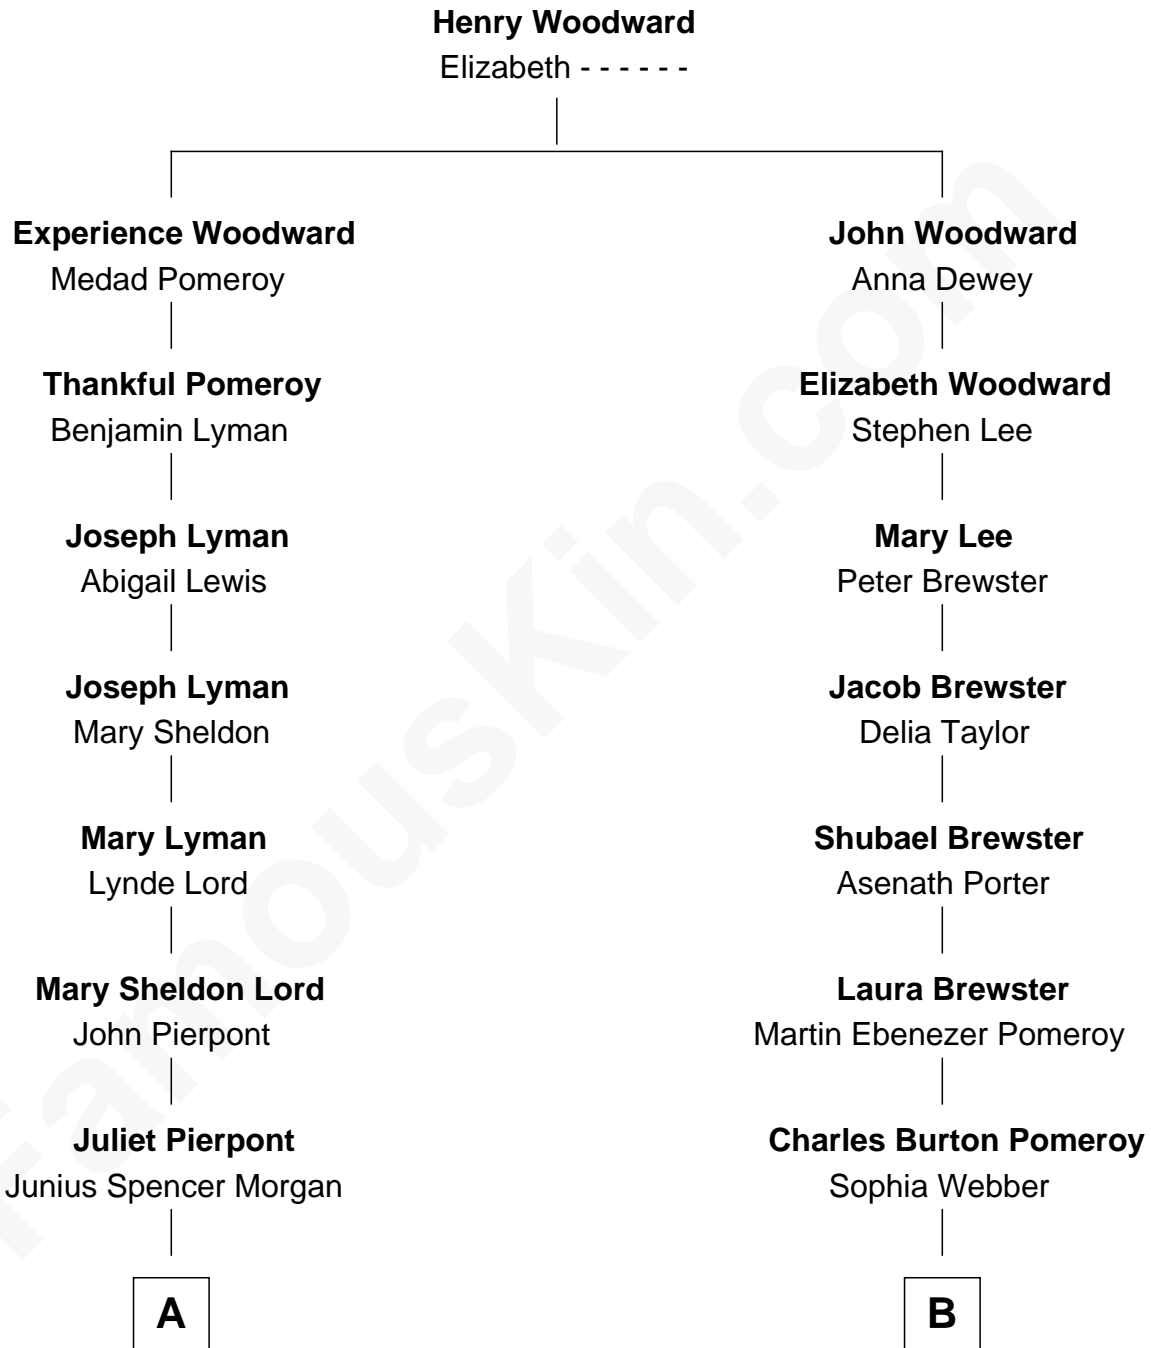

FamousKin.com Relationship Chart of

J.P. Morgan, Jr.

American Banker and Philanthropist

8th cousin 1 time removed of

Brewster H. Shaw

NASA Astronaut

A

John Pierpont Morgan

Frances Louisa Tracy

J.P. Morgan, Jr.

American Banker and Philanthropist

B

Adelle Pomeroy

John Thomas Shaw

Brewster Hopkinson Shaw

Leone Marguerite Lee

Brewster H. Shaw

NASA Astronaut

FamousKin.com