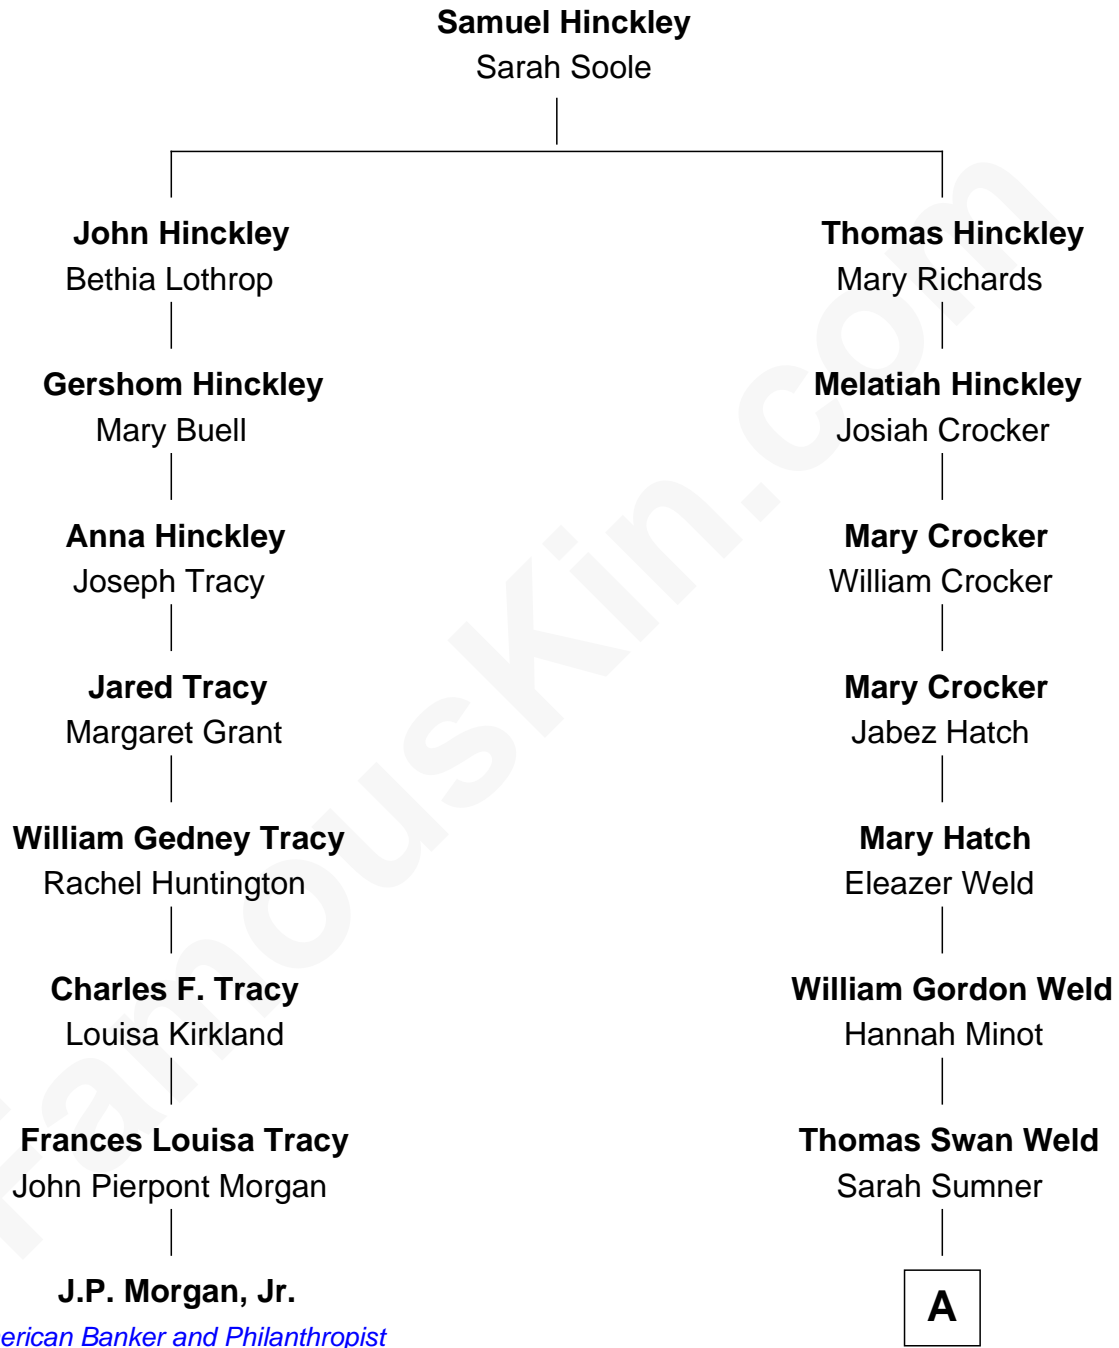

# FamousKin.com Relationship Chart of

**J.P. Morgan, Jr.**

*American Banker and Philanthropist*

7th cousin 3 times removed of

**Bill Weld**

*68th Governor of Massachusetts*

A

**Dr. Francis Minot Weld**  
Fanny Elizabeth Bartholomew

**Francis Minot Weld**  
Margaret Low White

**David Weld**  
Mary Blake Nichols

**Bill Weld**  
*68th Governor of Massachusetts*