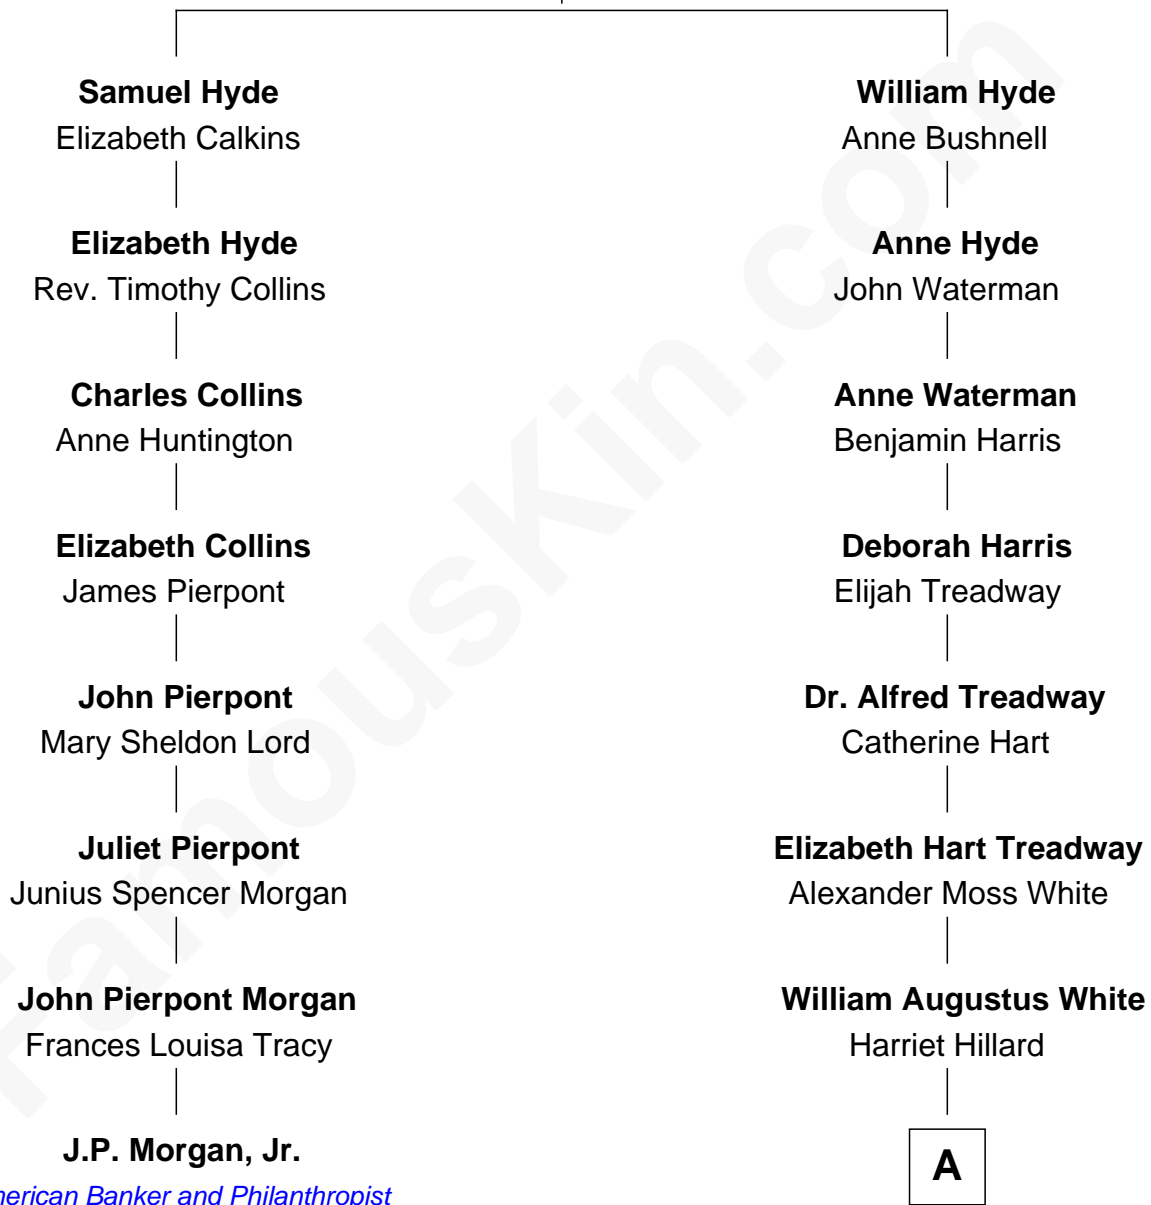

FamousKin.com Relationship Chart of

J.P. Morgan, Jr.

American Banker and Philanthropist

7th cousin 2 times removed of

Bill Weld

68th Governor of Massachusetts

Samuel Hyde

Jane Lee

A

—
Margaret Low White

Francis Minot Weld

—
David Weld

Mary Blake Nichols

—
Bill Weld

68th Governor of Massachusetts

FamousKin.com